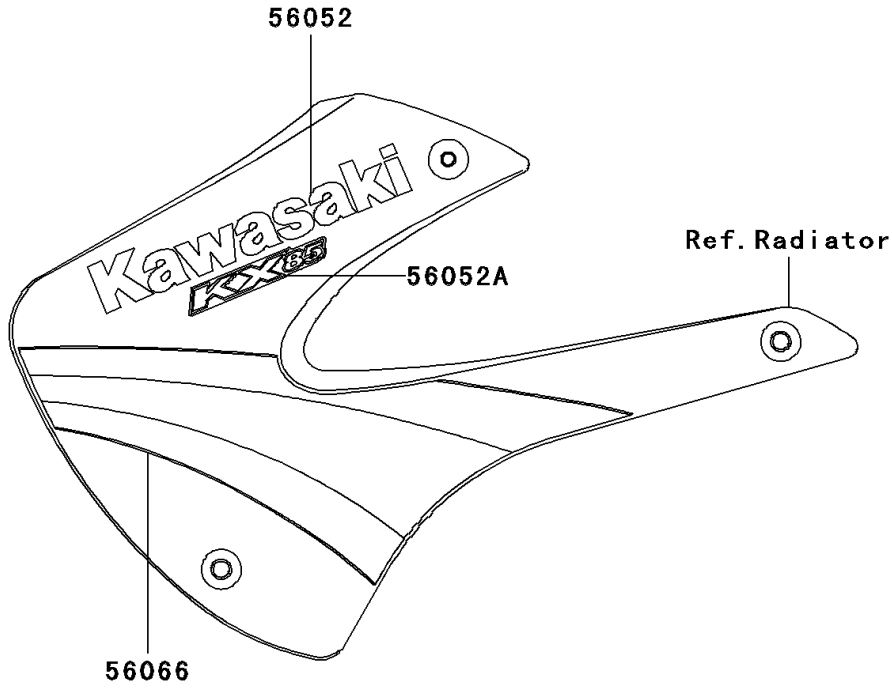

2005 KX85 PARTS DIAGRAM

Decals(A5)

F2861D

2005 KX85 PARTS LIST

Decals(A5)

ITEM NAME	PART NUMBER	QUANTITY
MARK,SHROUD,KAWASAKI (Ref # 56052)	56052-0395	2
MARK,SHROUD,KX85 (Ref # 56052A)	56052-0397	2
PATTERN,SHROUD,LH (Ref # 56066)	56066-1561	1
PATTERN,SHROUD,RH (Ref # 56066A)	56066-1562	1