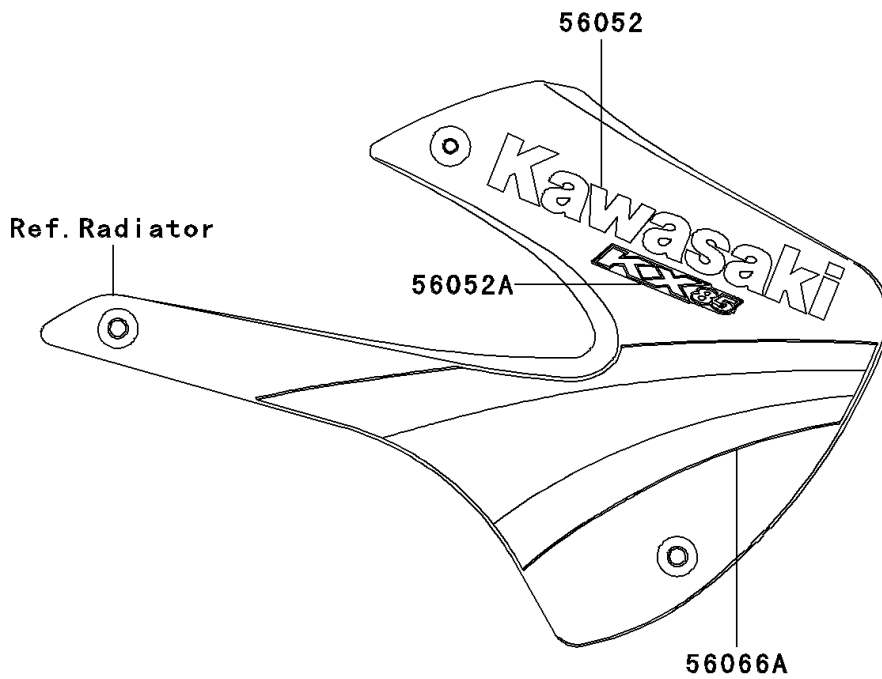

2005 KX85 PARTS DIAGRAM

Decals(A5)

F2861D

2005 KX85 PARTS LIST

Decals(A5)

ITEM NAME	PART NUMBER	QUANTITY
MARK,SHROUD,KAWASAKI (Ref # 56052)	56052-0395	2
MARK,SHROUD,KX85 (Ref # 56052A)	56052-0397	2
PATTERN,SHROUD,LH (Ref # 56066)	56066-1561	1
PATTERN,SHROUD,RH (Ref # 56066A)	56066-1562	1