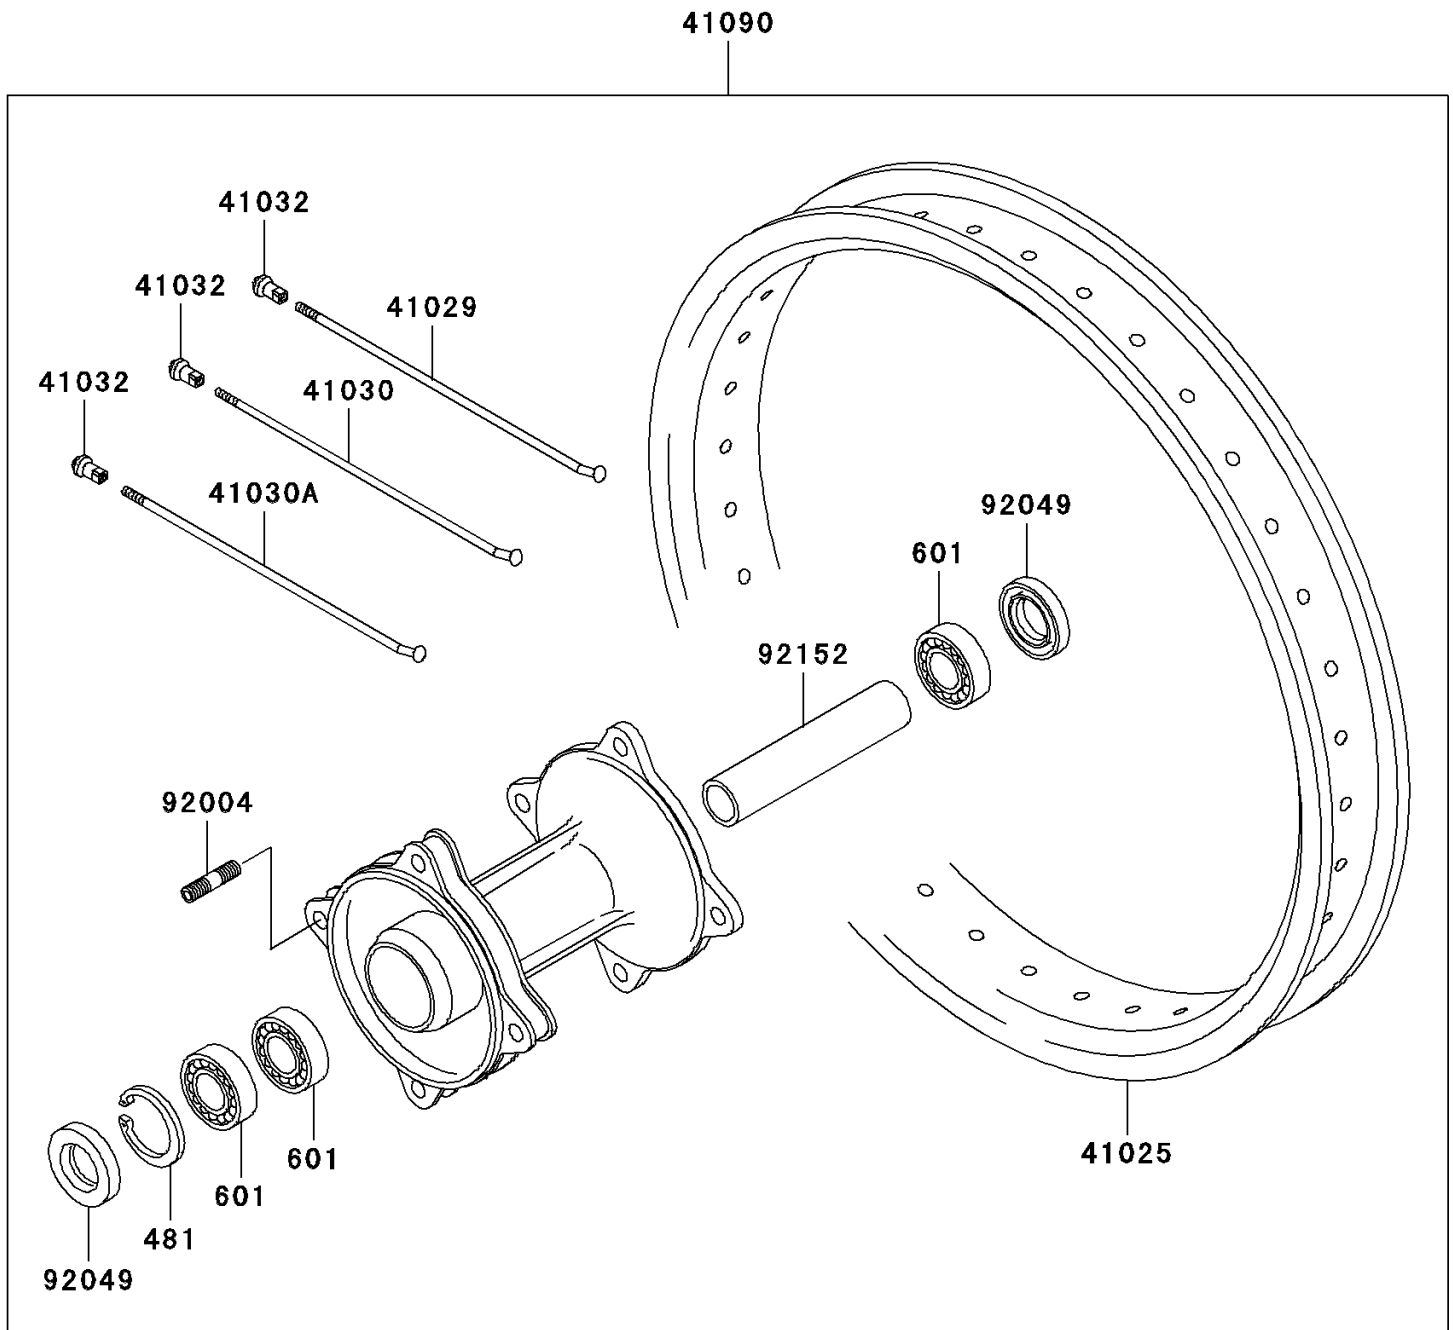

2003 KX85 PARTS DIAGRAM

Optional Parts(A3-A5)

F2890

2003 KX85 PARTS LIST

Optional Parts(A3-A5)

ITEM NAME	PART NUMBER	QUANTITY
CIRCLIP-TYPE-C,35MM (Ref # 481)	481J3500	1
BEARING-BALL (Ref # 601)	601B6202UU	3
RIM,RR,1.60X15 (Ref # 41025)	41025-0001	1
SPOKE-INNER,RR,L&R,167MMX171D (Ref # 41029)	41029-0001	14
SPOKE-OUTER,RR,LH,165MMX171D (Ref # 41030)	41030-0001	7
SPOKE-OUTER,RR,RH,163MMX171D (Ref # 41030A)	41030-0002	7
NIPPLE-SPOKE,8X9X20(+) (Ref # 41032)	41032-1077	28
WHEEL-SUB ASSY,RR (Ref # 41090)	41090-0001	1
STUD,8X16 (Ref # 92004)	92004-1183	4
SEAL-OIL (Ref # 92049)	92049-1469	2
COLLAR,RR BRAKE DRUM,L=95 (Ref # 92152)	92152-1090	1