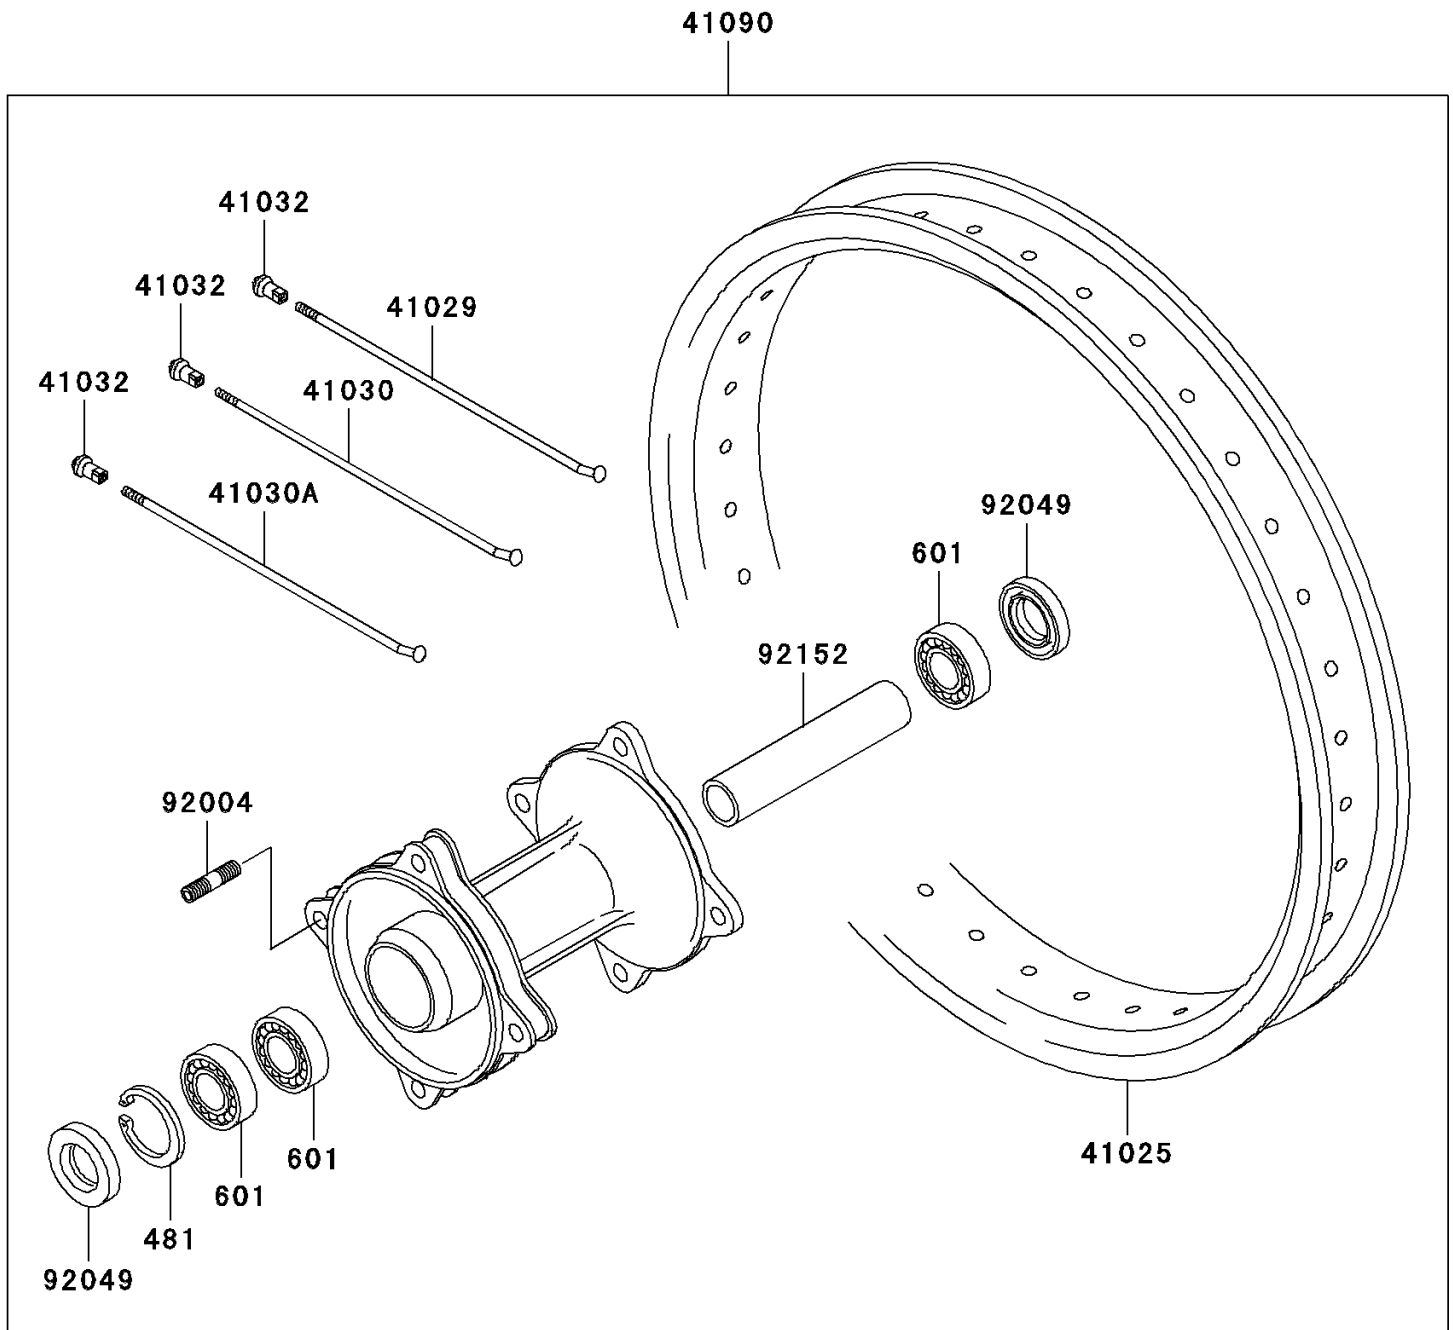

2004 KX85 PARTS DIAGRAM

Optional Parts(A3-A5)

F2890

2004 KX85 PARTS LIST

Optional Parts(A3-A5)

ITEM NAME	PART NUMBER	QUANTITY
CIRCLIP-TYPE-C,35MM (Ref # 481)	481J3500	1
BEARING-BALL (Ref # 601)	601B6202UU	3
RIM,RR,1.60X15 (Ref # 41025)	41025-0001	1
SPOKE-INNER,RR,L&R,167MMX171D (Ref # 41029)	41029-0001	14
SPOKE-OUTER,RR,LH,165MMX171D (Ref # 41030)	41030-0001	7
SPOKE-OUTER,RR,RH,163MMX171D (Ref # 41030A)	41030-0002	7
NIPPLE-SPOKE,8X9X20(+) (Ref # 41032)	41032-1077	28
WHEEL-SUB ASSY,RR (Ref # 41090)	41090-0001	1
STUD,8X16 (Ref # 92004)	92004-1183	4
SEAL-OIL (Ref # 92049)	92049-1469	2
COLLAR,RR BRAKE DRUM,L=95 (Ref # 92152)	92152-1090	1