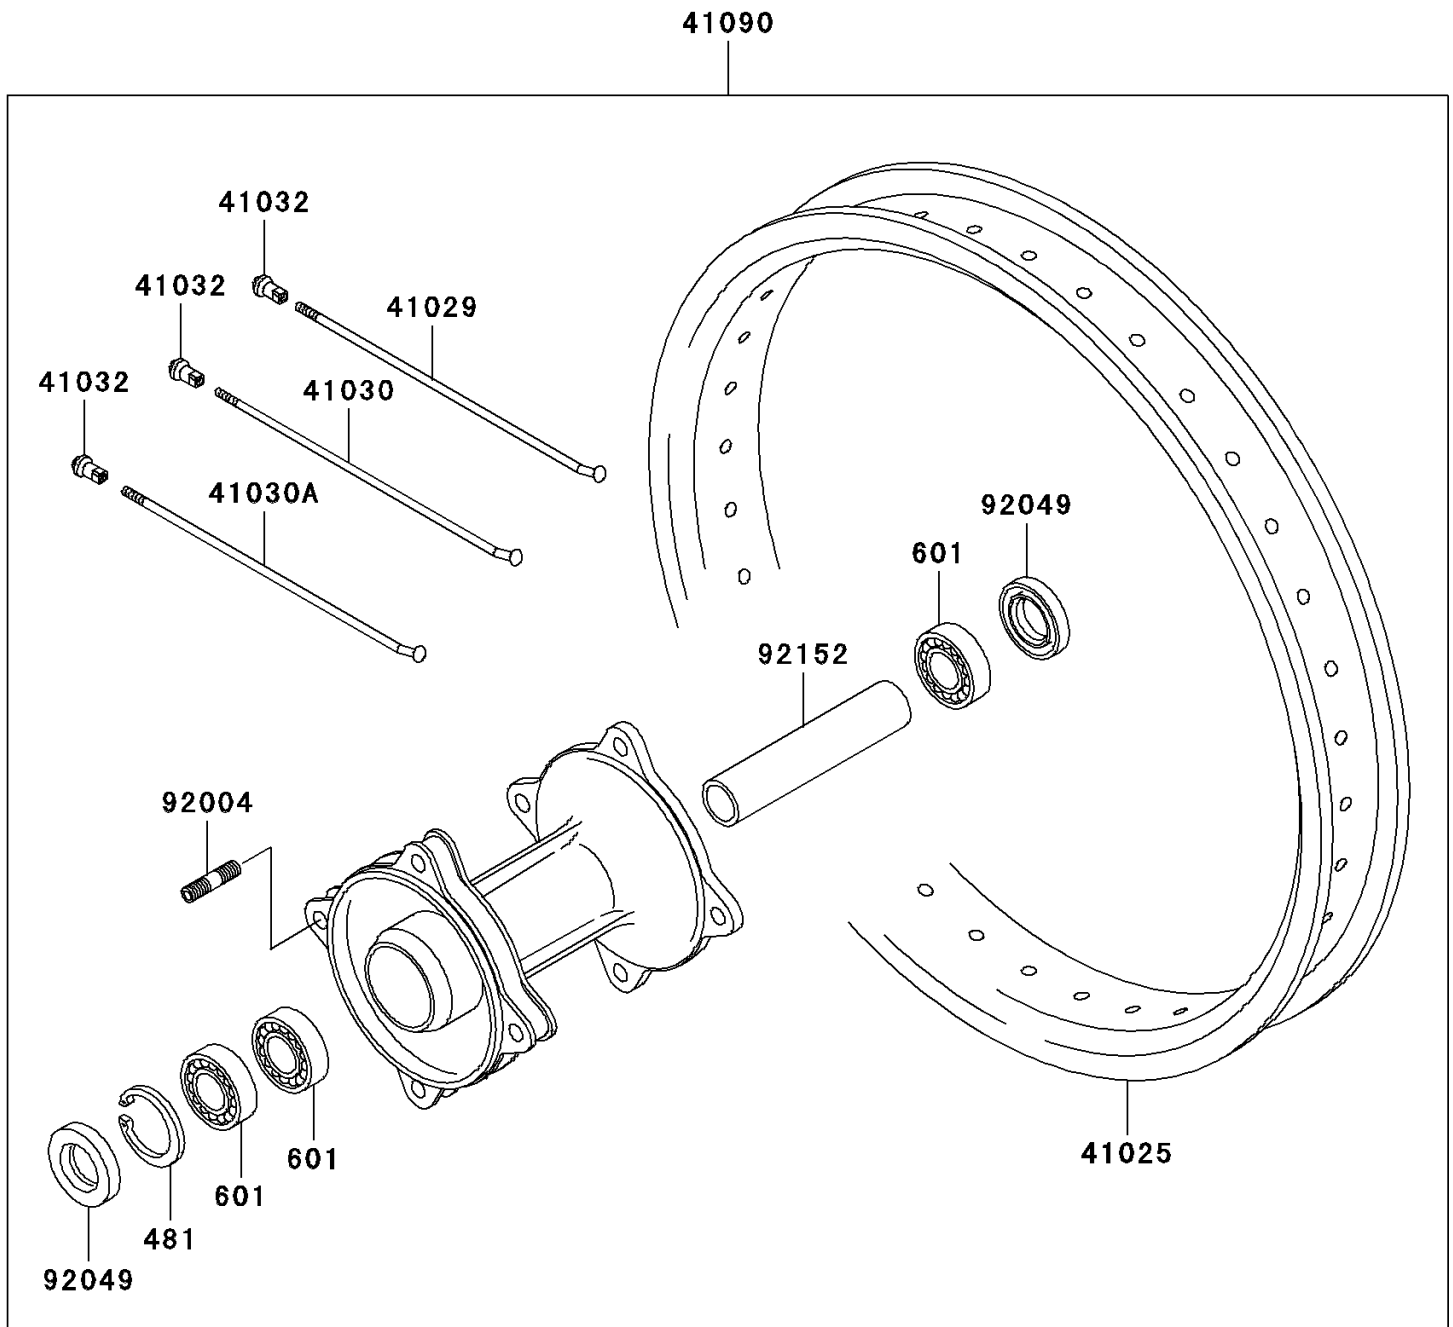

# 2005 KX85 PARTS DIAGRAM

Optional Parts(A3-A5)

F2890

## 2005 KX85 PARTS LIST

Optional Parts(A3-A5)

ITEM NAME	PART NUMBER	QUANTITY
CIRCLIP-TYPE-C,35MM (Ref # 481)	481J3500	1
BEARING-BALL (Ref # 601)	601B6202UU	3
RIM,RR,1.60X15 (Ref # 41025)	41025-0001	1
SPOKE-INNER,RR,L&R,167MMX171D (Ref # 41029)	41029-0001	14
SPOKE-OUTER,RR,LH,165MMX171D (Ref # 41030)	41030-0001	7
SPOKE-OUTER,RR,RH,163MMX171D (Ref # 41030A)	41030-0002	7
NIPPLE-SPOKE,8X9X20(+) (Ref # 41032)	41032-1077	28
WHEEL-SUB ASSY,RR (Ref # 41090)	41090-0001	1
STUD,8X16 (Ref # 92004)	92004-1183	4
SEAL-OIL (Ref # 92049)	92049-1469	2
COLLAR,RR BRAKE DRUM,L=95 (Ref # 92152)	92152-1090	1