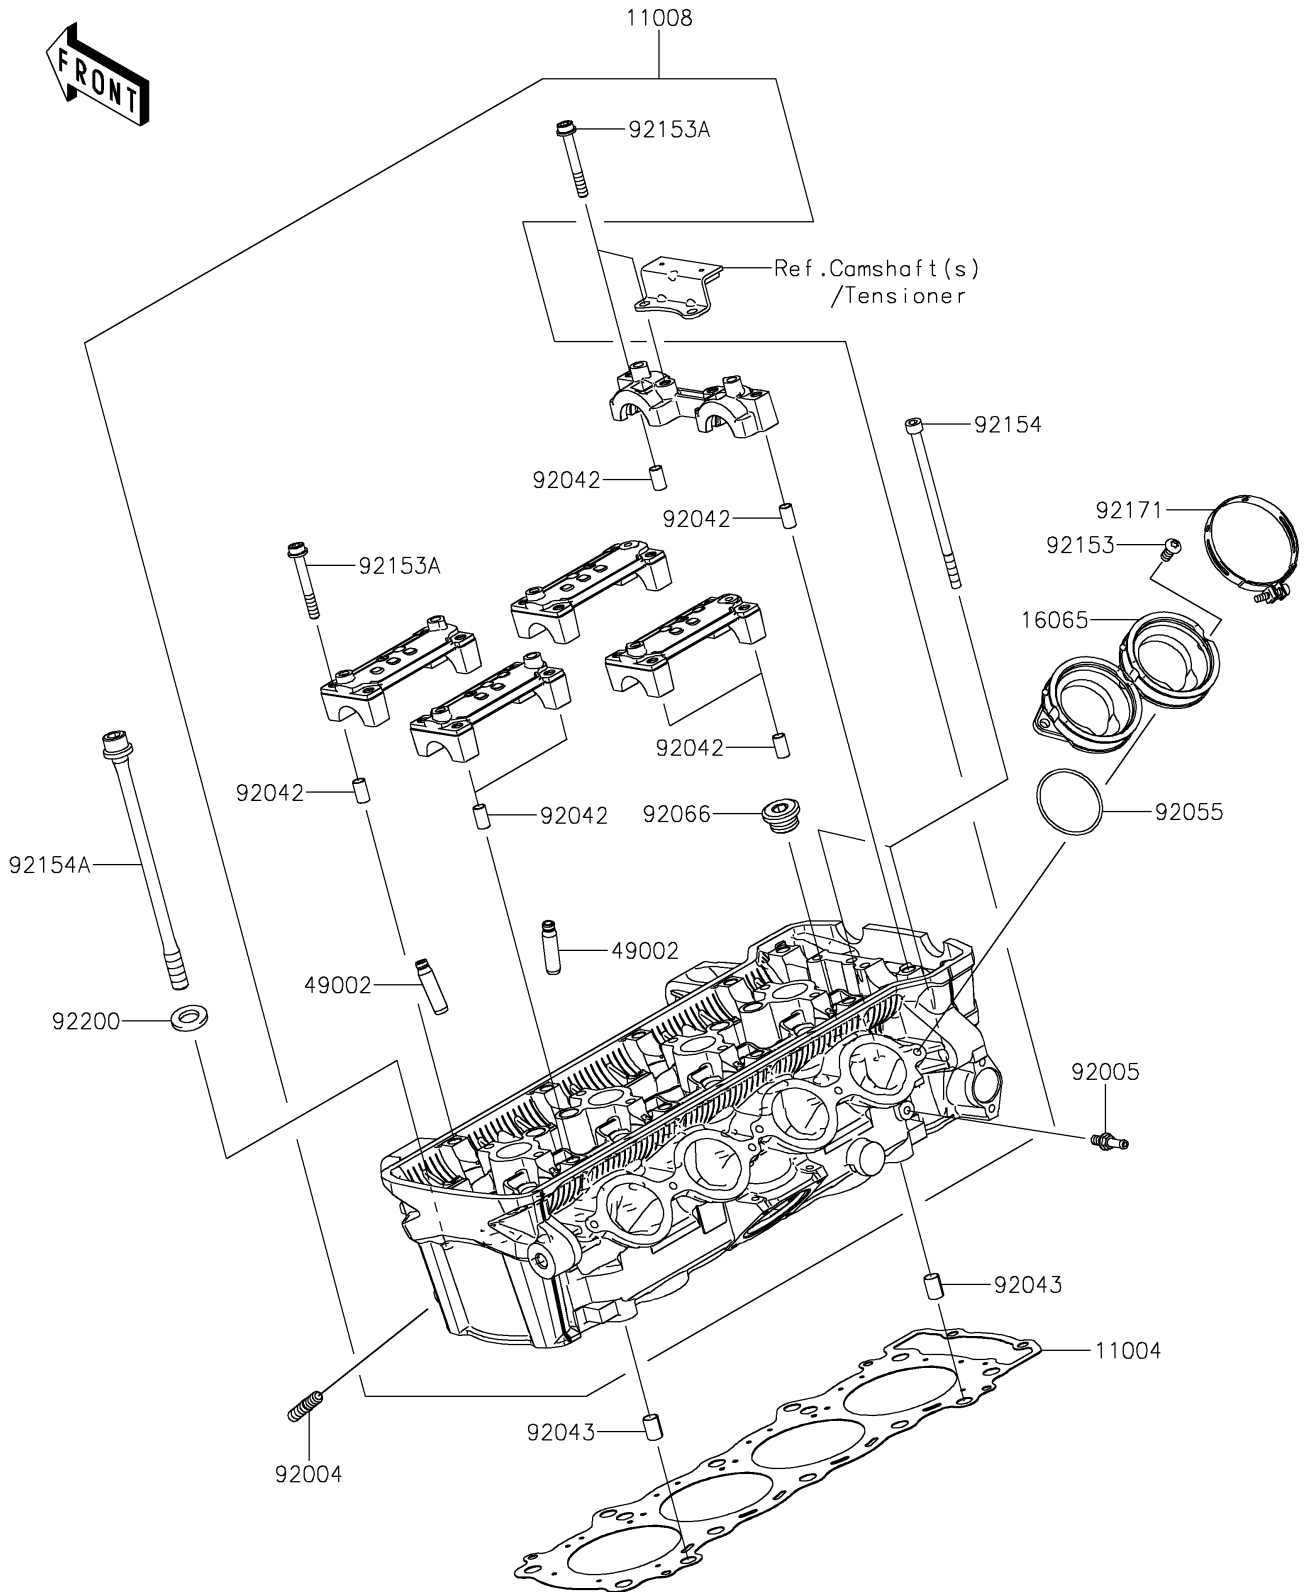

2022 Z900 PARTS DIAGRAM

Cylinder Head

E1111

2022 Z900 PARTS LIST

Cylinder Head

ITEM NAME	PART NUMBER	QUANTITY
GASKET-HEAD (Ref # 11004)	11004-0769	1
HEAD-COMP-CYLINDER (Ref # 11008)	11008-0998	1
HOLDER-CARBURETOR (Ref # 16065)	16065-0132	2
GUIDE-VALVE (Ref # 49002)	49002-0009	16
STUD (Ref # 92004)	92004-0050	8
FITTING (Ref # 92005)	92005-0826	1
PIN,DOWEL,6.3X8X14 (Ref # 92042)	92042-007	10
PIN,8.2X10X14 (Ref # 92043)	92043-1264	2
RING-O,42X1.9 (Ref # 92055)	92055-1536	4
PLUG,18X10 (Ref # 92066)	92066-0832	5
BOLT,TORX,6X14 (Ref # 92153)	92153-0406	6
BOLT,SOCKET,6X45 (Ref # 92153A)	92153-0656	20
BOLT,SOCKET,6X115 (Ref # 92154)	92154-0205	2
BOLT,FLANGED,10X165 (Ref # 92154A)	92154-2638	10
CLAMP,60MM (Ref # 92171)	92171-0729	4
WASHER,10.2X18.4X1.8 (Ref # 92200)	92200-1691	10