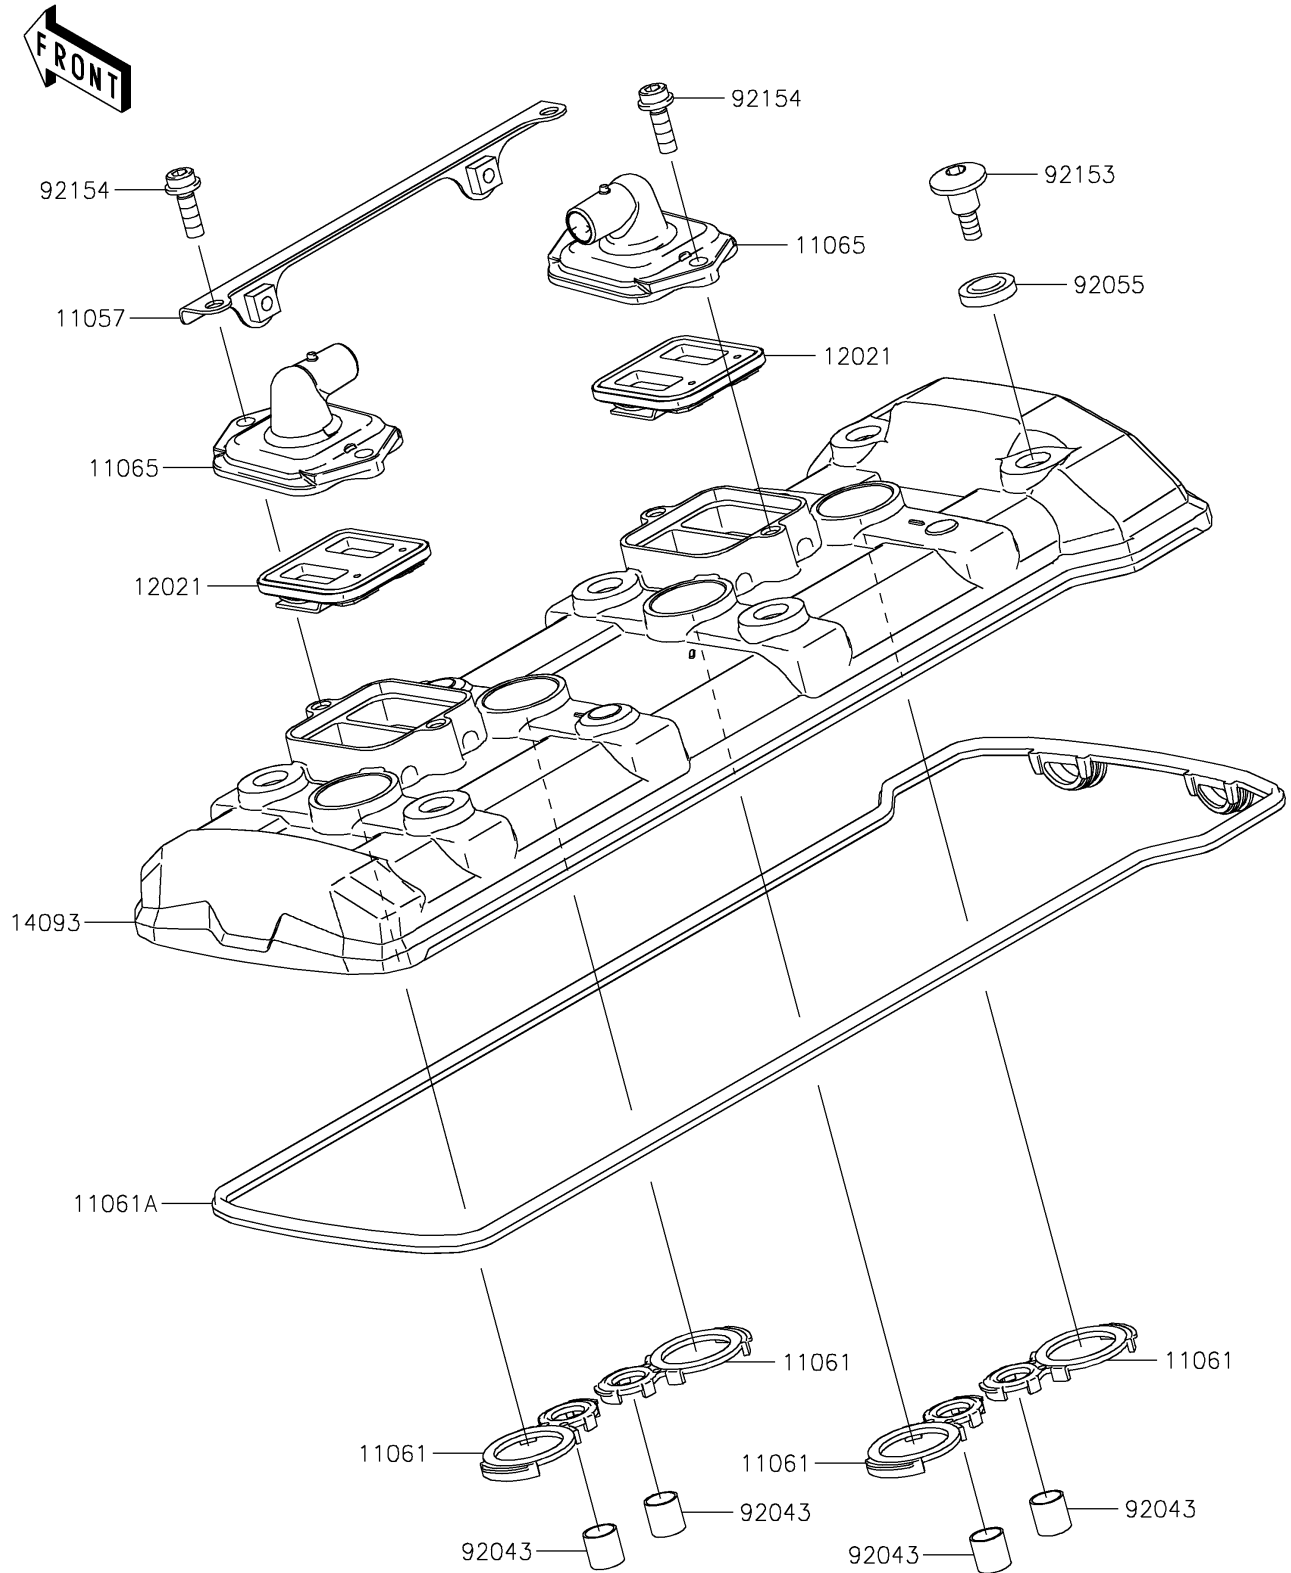

2022 Z900 PARTS DIAGRAM

Cylinder Head Cover

E1112

2022 Z900 PARTS LIST

Cylinder Head Cover

ITEM NAME	PART NUMBER	QUANTITY
BRACKET,HEAT COVER (Ref # 11057)	11057-0299	1
GASKET,SPARK PLUG (Ref # 11061)	11061-1213	4
GASKET,HEAD (Ref # 11061A)	11061-1214	1
CAP,HEAD COVER (Ref # 11065)	11065-0328	2
VALVE-ASSY-REED (Ref # 12021)	12021-0016	2
COVER,HEAD (Ref # 14093)	14093-0521	1
PIN,10.1X12X14 (Ref # 92043)	92043-4009	4
RING-O (Ref # 92055)	92055-0785	6
BOLT,SOCKET,6X22.5 (Ref # 92153)	92153-1779	6
BOLT,SOCKET,6X18 (Ref # 92154)	92154-0351	4