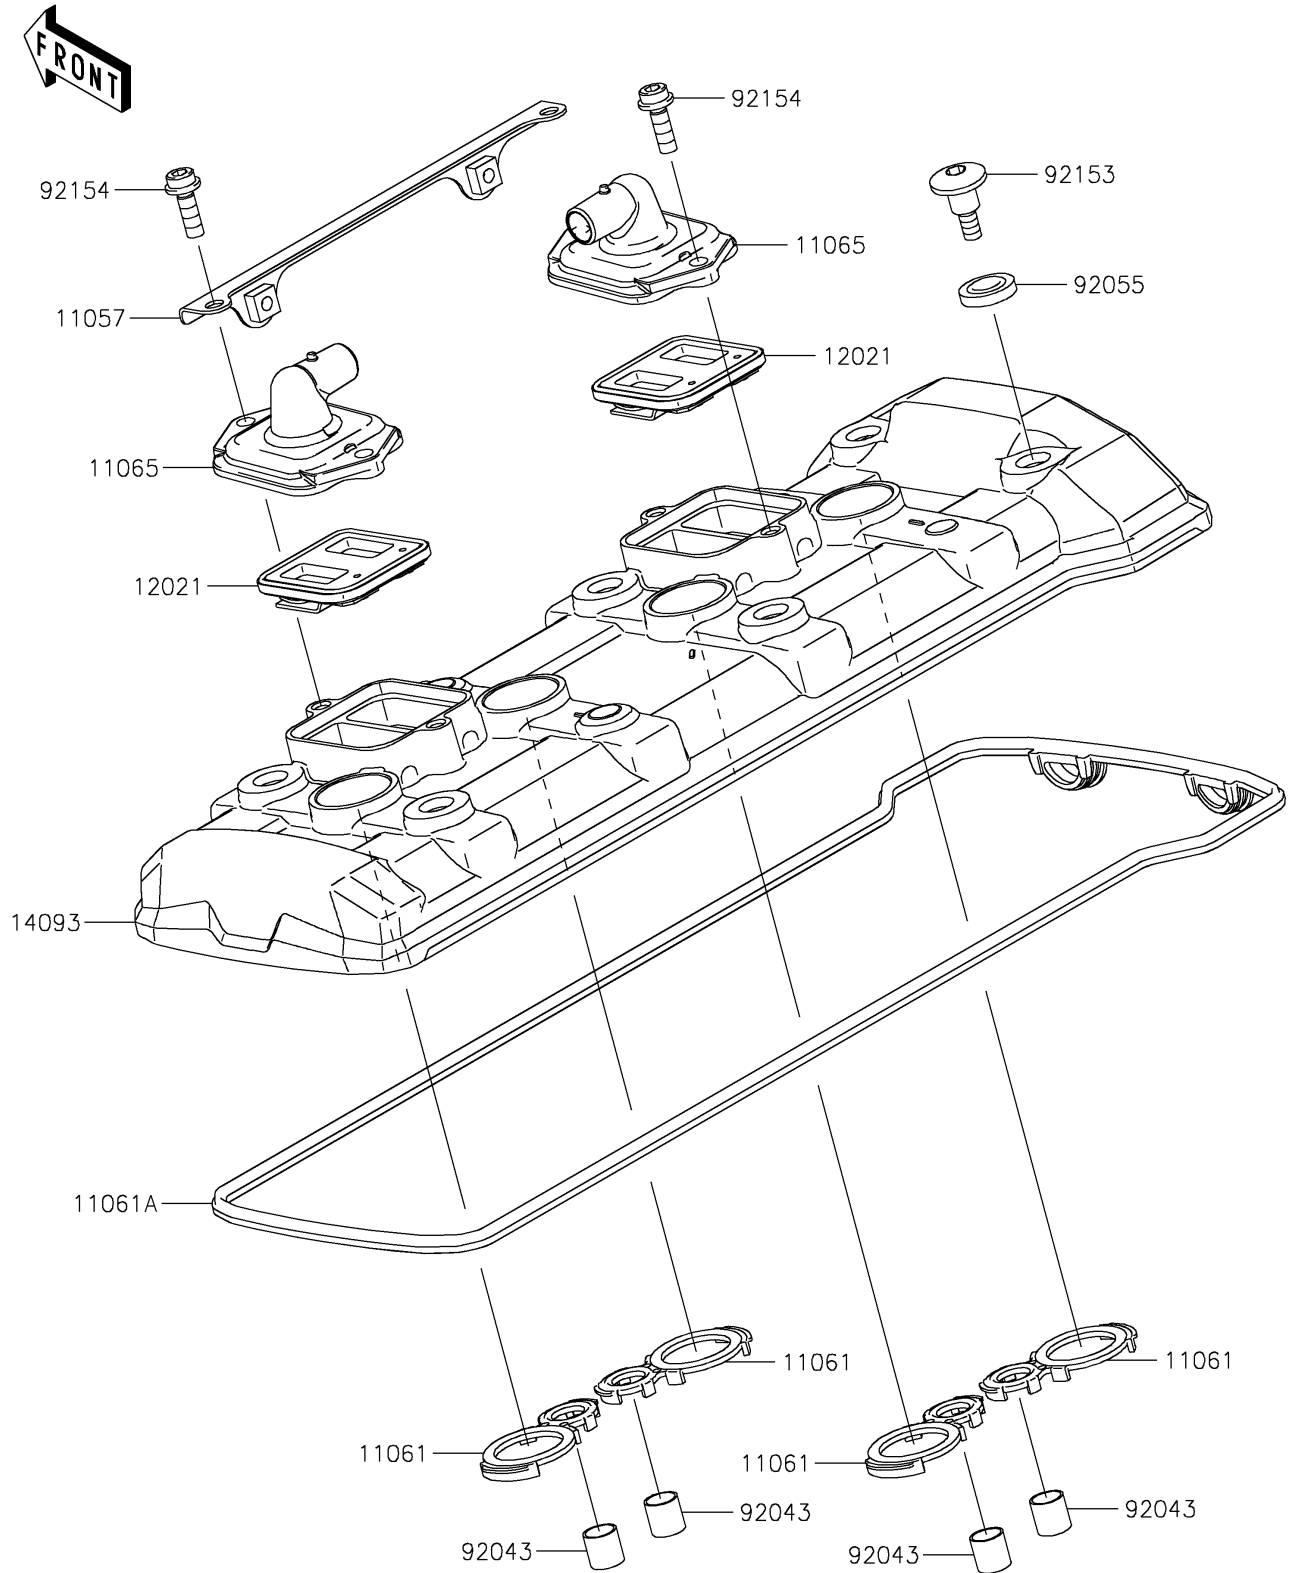

# 2022 Z900 PARTS DIAGRAM

## Cylinder Head Cover

E1112

## 2022 Z900 PARTS LIST

### Cylinder Head Cover

ITEM NAME	PART NUMBER	QUANTITY
BRACKET,HEAT COVER (Ref # 11057)	11057-0299	1
GASKET,SPARK PLUG (Ref # 11061)	11061-1213	4
GASKET,HEAD (Ref # 11061A)	11061-1214	1
CAP,HEAD COVER (Ref # 11065)	11065-0328	2
VALVE-ASSY-REED (Ref # 12021)	12021-0016	2
COVER,HEAD (Ref # 14093)	14093-0521	1
PIN,10.1X12X14 (Ref # 92043)	92043-4009	4
RING-O (Ref # 92055)	92055-0785	6
BOLT,SOCKET,6X22.5 (Ref # 92153)	92153-1779	6
BOLT,SOCKET,6X18 (Ref # 92154)	92154-0351	4