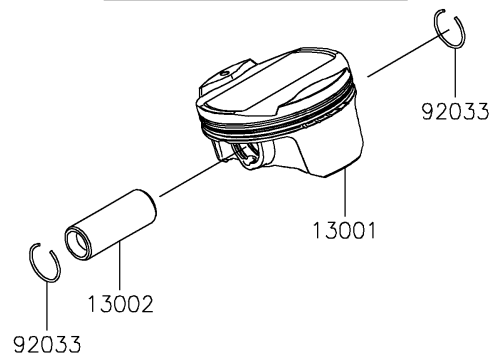

# 2022 Z900 PARTS DIAGRAM

Cylinder/Piston(s)

E1120

## 2022 Z900 PARTS LIST

Cylinder/Piston(s)

ITEM NAME	PART NUMBER	QUANTITY
CYLINDER-ENGINE (Ref # 11005)	11005-0672	1
GASKET,CYLINDER BASE (Ref # 11061)	11061-0402	1
PISTON-ENGINE (Ref # 13001)	13001-0788	4
PIN-PISTON (Ref # 13002)	13002-0004	4
RING-SET-PISTON (Ref # 13008)	13008-0571	4
WASHER,6.2X11X1 (Ref # 92022)	92022-304	1
RING-SNAP (Ref # 92033)	92033-1054	8
BOLT,6X10 (Ref # 92151)	92151-1344	1