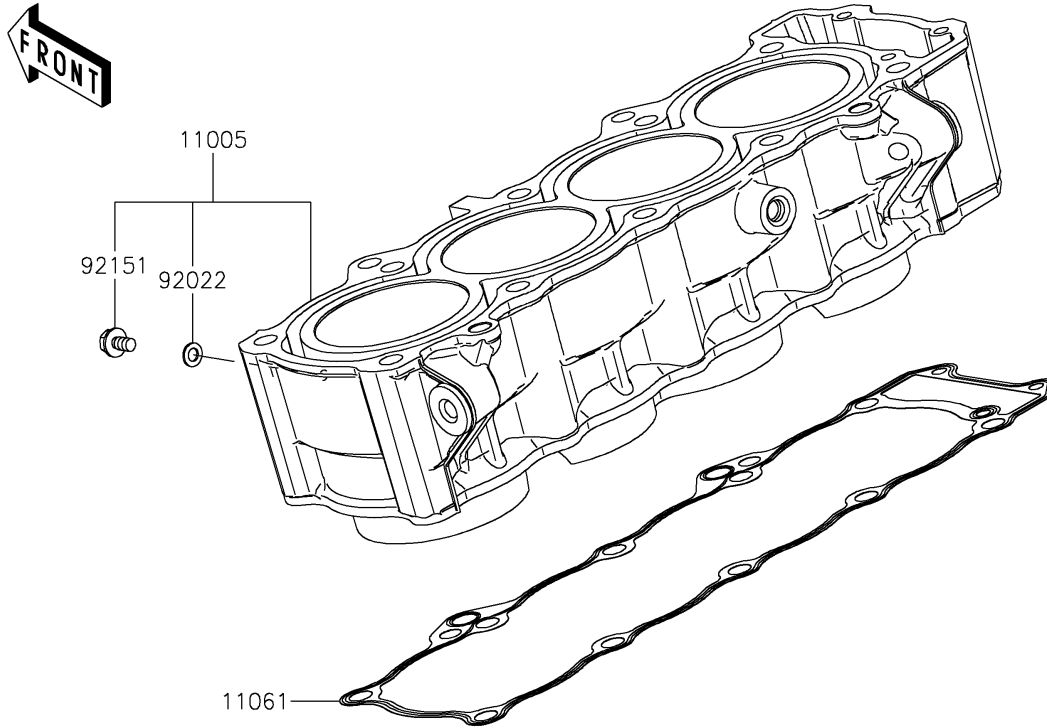

# 2022 Z900 PARTS DIAGRAM

Cylinder/Piston(s)

E1120

## 2022 Z900 PARTS LIST

Cylinder/Piston(s)

ITEM NAME	PART NUMBER	QUANTITY
CYLINDER-ENGINE (Ref # 11005)	11005-0672	1
GASKET,CYLINDER BASE (Ref # 11061)	11061-0402	1
PISTON-ENGINE (Ref # 13001)	13001-0788	4
PIN-PISTON (Ref # 13002)	13002-0004	4
RING-SET-PISTON (Ref # 13008)	13008-0571	4
WASHER,6.2X11X1 (Ref # 92022)	92022-304	1
RING-SNAP (Ref # 92033)	92033-1054	8
BOLT,6X10 (Ref # 92151)	92151-1344	1