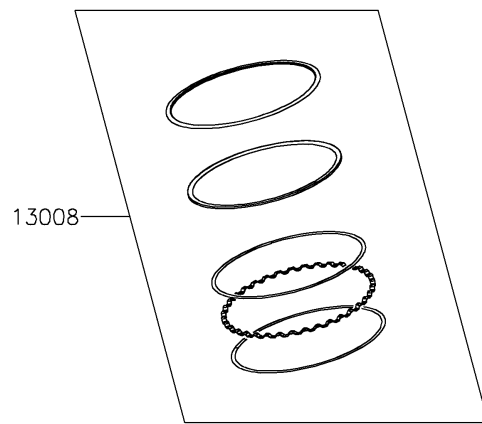

# 2022 Z900 PARTS DIAGRAM

Cylinder/Piston(s)

E1120

## 2022 Z900 PARTS LIST

Cylinder/Piston(s)

ITEM NAME	PART NUMBER	QUANTITY
CYLINDER-ENGINE (Ref # 11005)	11005-0672	1
GASKET,CYLINDER BASE (Ref # 11061)	11061-0402	1
PISTON-ENGINE (Ref # 13001)	13001-0788	4
PIN-PISTON (Ref # 13002)	13002-0004	4
RING-SET-PISTON (Ref # 13008)	13008-0571	4
WASHER,6.2X11X1 (Ref # 92022)	92022-304	1
RING-SNAP (Ref # 92033)	92033-1054	8
BOLT,6X10 (Ref # 92151)	92151-1344	1