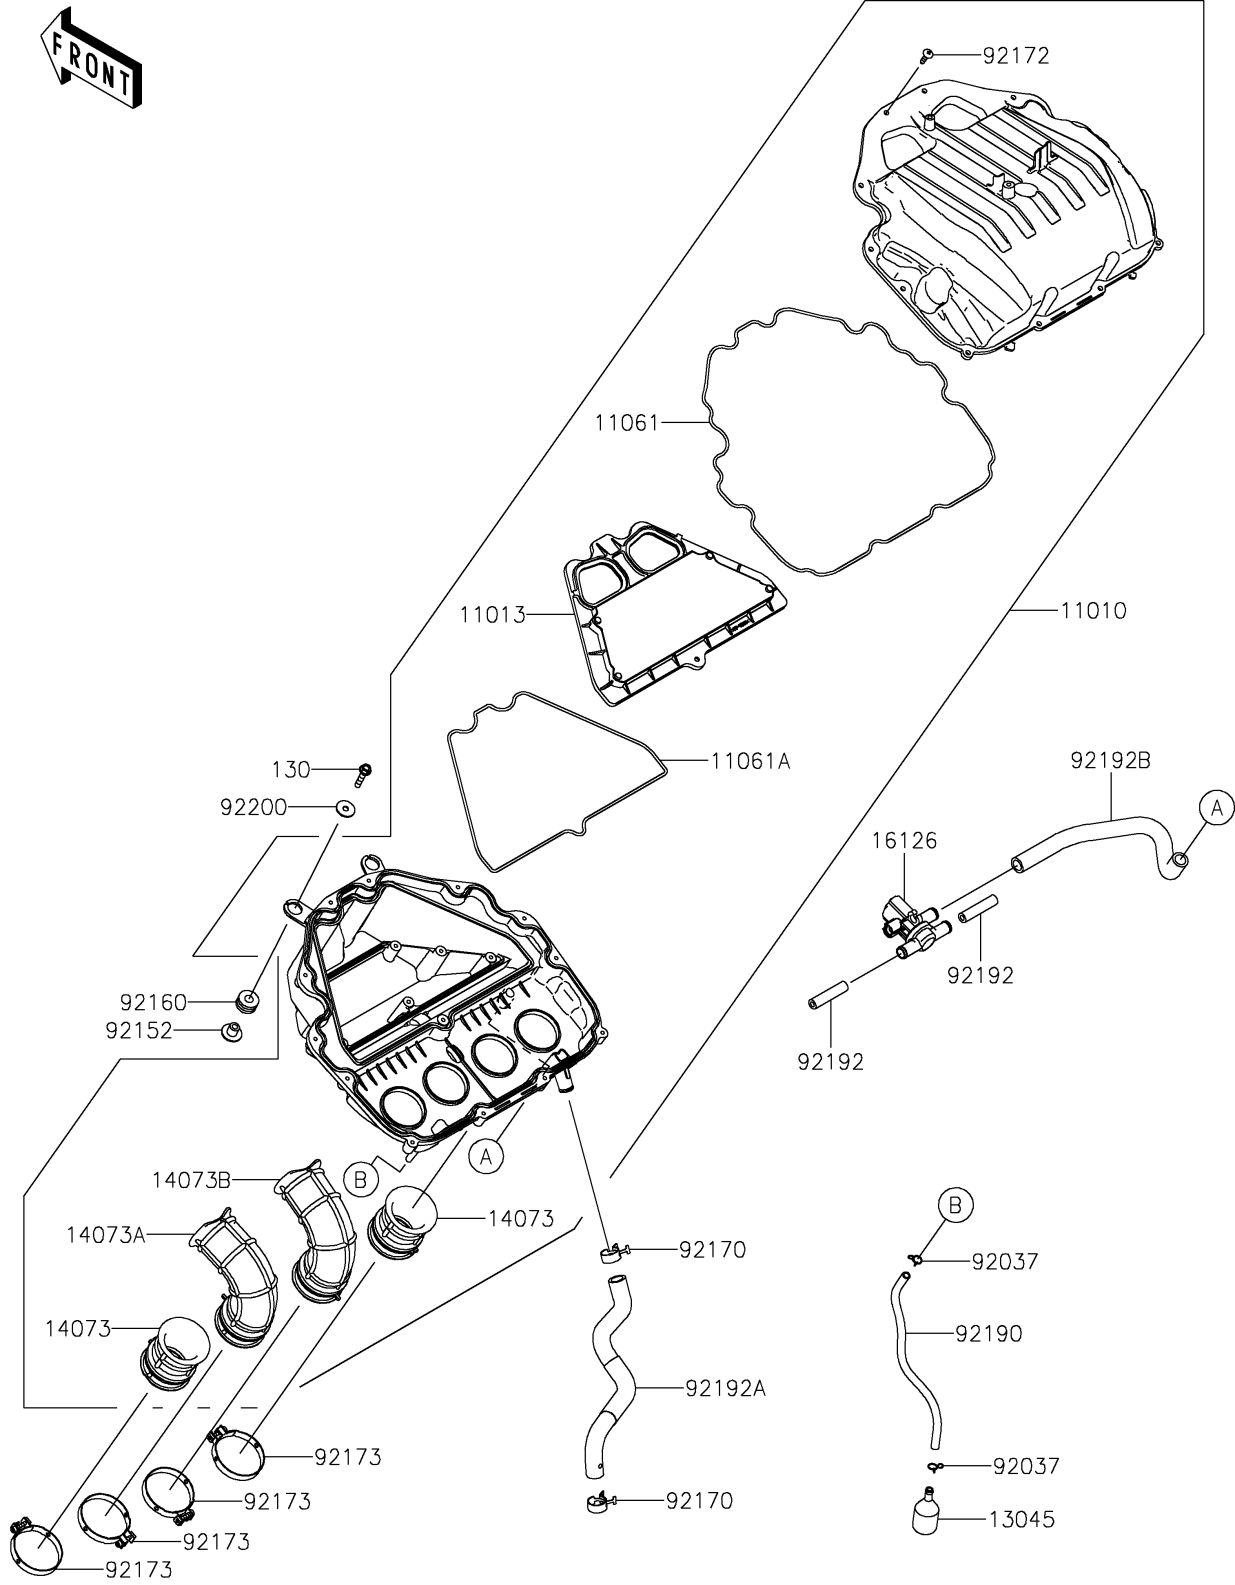

2022 Z900 PARTS DIAGRAM

Air Cleaner

E1130

2022 Z900 PARTS LIST

Air Cleaner

ITEM NAME	PART NUMBER	QUANTITY
FILTER-ASSY-AIR (Ref # 11010)	11010-0949	1
ELEMENT-AIR FILTER (Ref # 11013)	11013-0760	1
GASKET,CASE (Ref # 11061)	11061-1215	1
GASKET,ELEMENT (Ref # 11061A)	11061-1216	1
RECEIVER-OIL (Ref # 13045)	13045-1057	1
DUCT,#1,#4 (Ref # 14073)	14073-0943	2
DUCT,#2 (Ref # 14073A)	14073-0944	1
DUCT,#3 (Ref # 14073B)	14073-0945	1
VALVE,AIR SWITCHING (Ref # 16126)	16126-0745	1
CLAMP (Ref # 92037)	92037-1712	2
COLLAR,6.5X10.5X13.1 (Ref # 92152)	92152-0547	2
DAMPER (Ref # 92160)	92160-1162	2
CLAMP (Ref # 92170)	92170-1060	2
SCREW,TAPPING,5X20 (Ref # 92172)	92172-0483	13
CLAMP,58MM (Ref # 92173)	92173-2484	4
TUBE,6X9X300 (Ref # 92190)	92190-1253	1
TUBE,HEAD-ASWV (Ref # 92192)	92192-0843	2
TUBE,BLOWBY (Ref # 92192A)	92192-1692	1
TUBE,ASV-A/C (Ref # 92192B)	92192-1693	1
WASHER,6.5X22X1.6 (Ref # 92200)	92200-1087	2
BOLT-FLANGED,6X30 (Ref # 130)	130BB0630	2