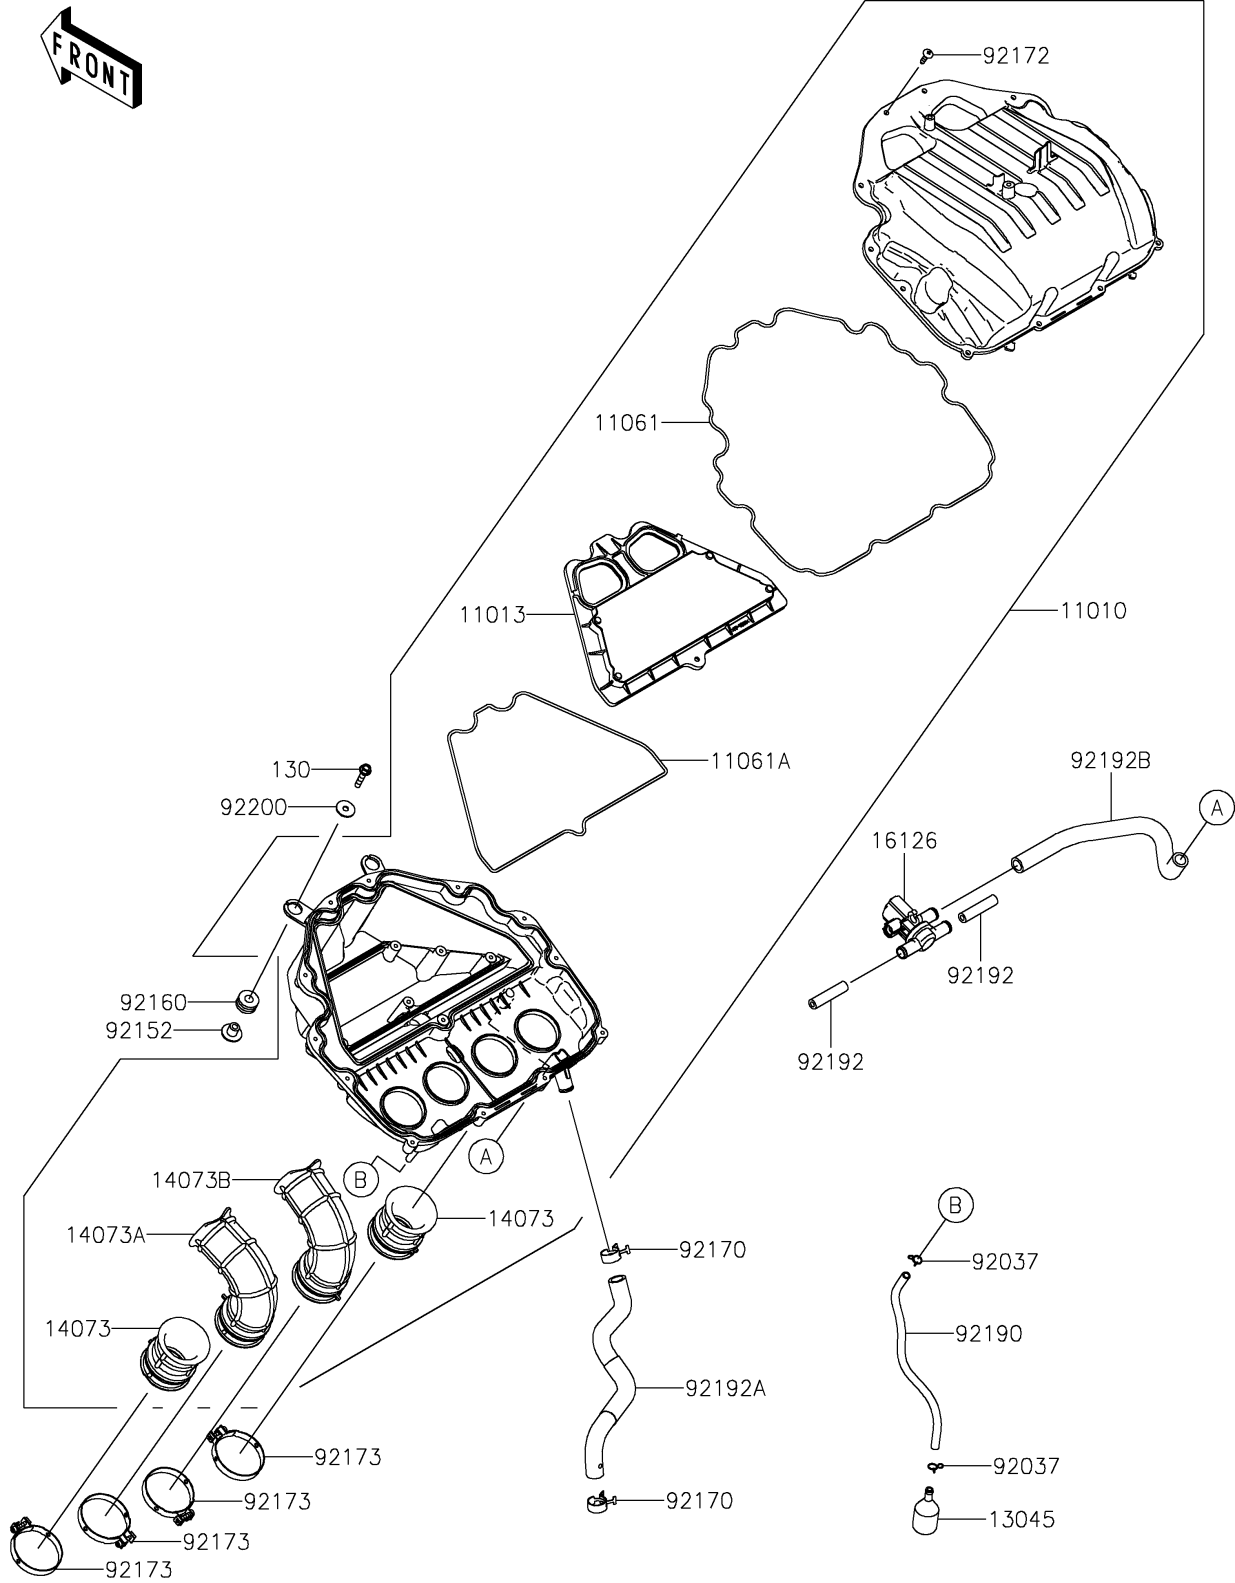

2022 Z900 PARTS DIAGRAM

Air Cleaner

E1130

2022 Z900 PARTS LIST

Air Cleaner

ITEM NAME	PART NUMBER	QUANTITY
FILTER-ASSY-AIR (Ref # 11010)	11010-0949	1
ELEMENT-AIR FILTER (Ref # 11013)	11013-0760	1
GASKET,CASE (Ref # 11061)	11061-1215	1
GASKET,ELEMENT (Ref # 11061A)	11061-1216	1
RECEIVER-OIL (Ref # 13045)	13045-1057	1
DUCT,#1,#4 (Ref # 14073)	14073-0943	2
DUCT,#2 (Ref # 14073A)	14073-0944	1
DUCT,#3 (Ref # 14073B)	14073-0945	1
VALVE,AIR SWITCHING (Ref # 16126)	16126-0745	1
CLAMP (Ref # 92037)	92037-1712	2
COLLAR,6.5X10.5X13.1 (Ref # 92152)	92152-0547	2
DAMPER (Ref # 92160)	92160-1162	2
CLAMP (Ref # 92170)	92170-1060	2
SCREW,TAPPING,5X20 (Ref # 92172)	92172-0483	13
CLAMP,58MM (Ref # 92173)	92173-2484	4
TUBE,6X9X300 (Ref # 92190)	92190-1253	1
TUBE,HEAD-ASWV (Ref # 92192)	92192-0843	2
TUBE,BLOWBY (Ref # 92192A)	92192-1692	1
TUBE,ASV-A/C (Ref # 92192B)	92192-1693	1
WASHER,6.5X22X1.6 (Ref # 92200)	92200-1087	2
BOLT-FLANGED,6X30 (Ref # 130)	130BB0630	2