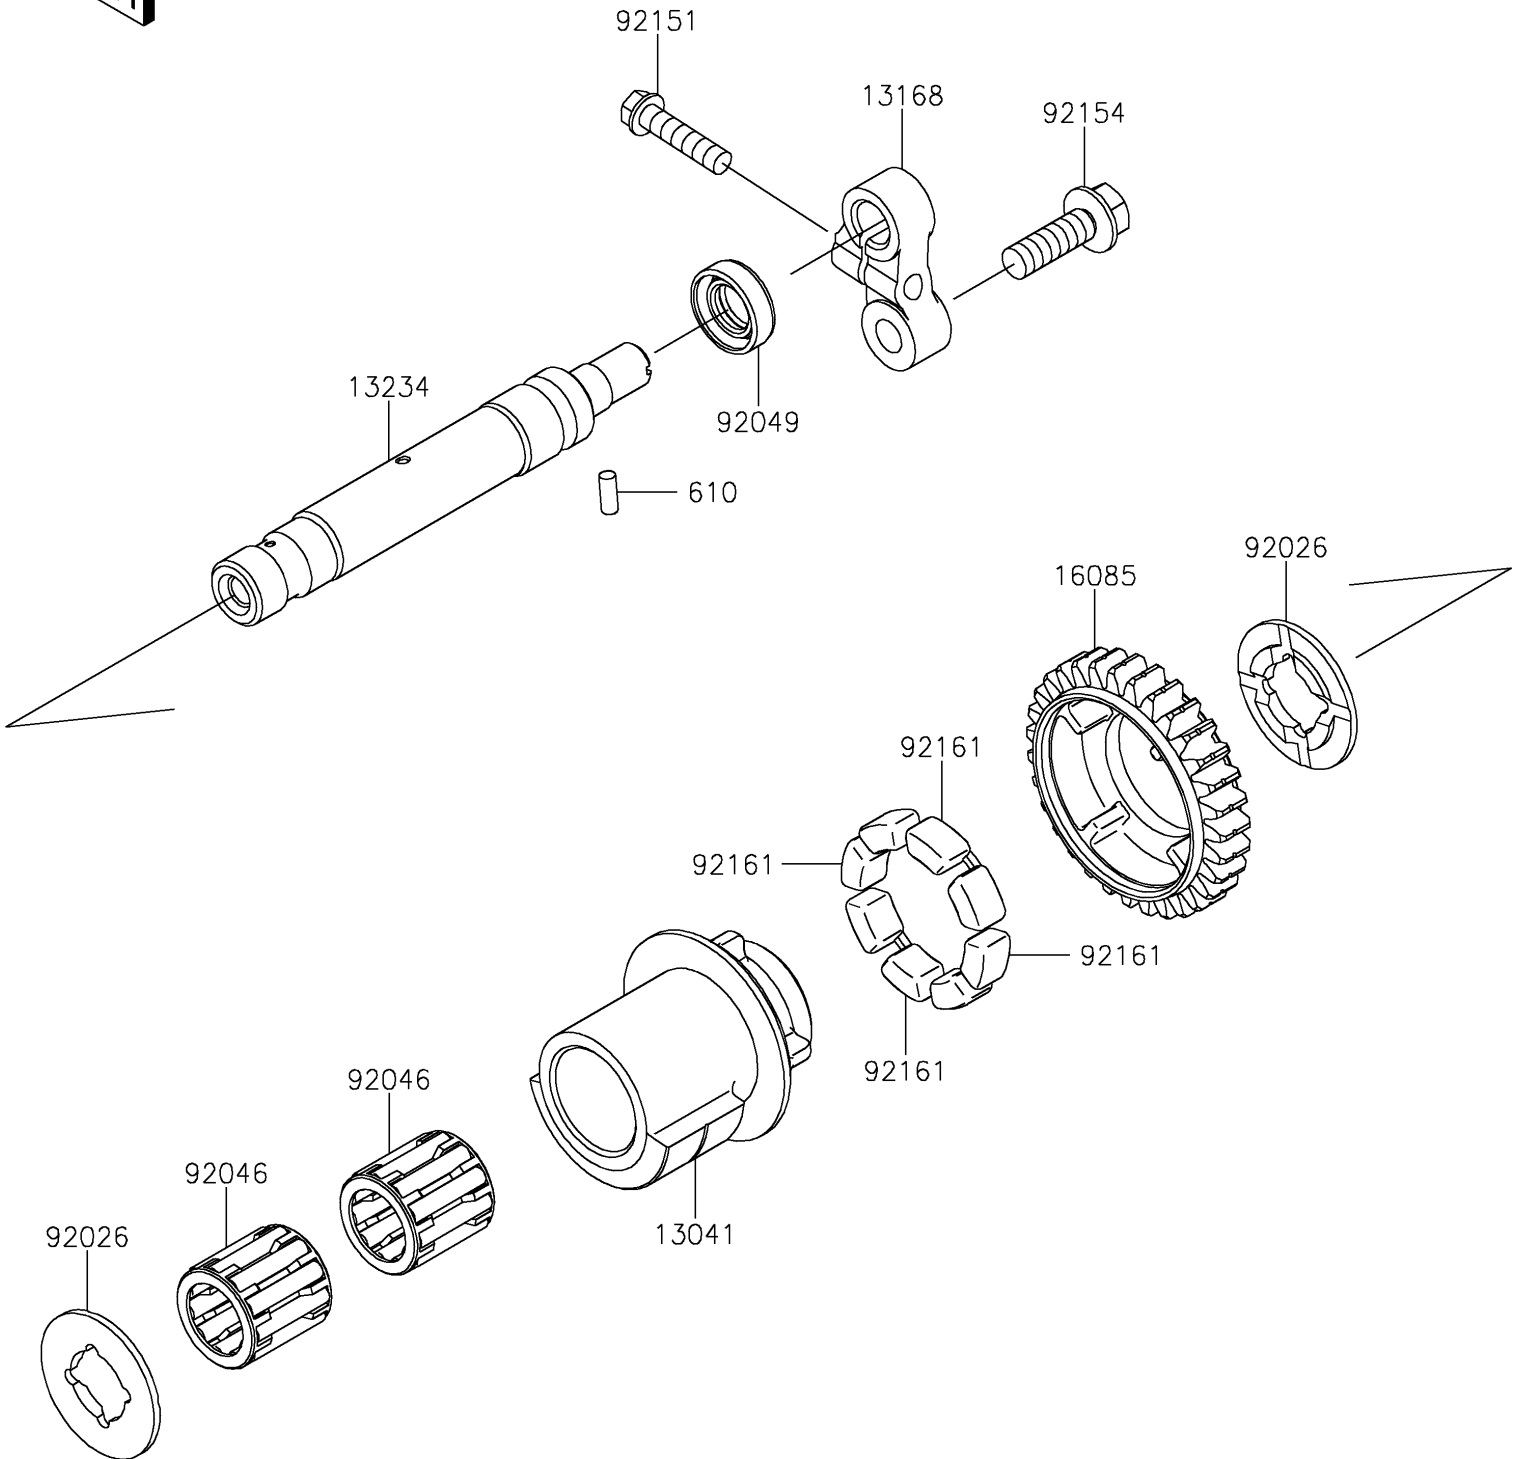

2022 Z900 PARTS DIAGRAM

Balancer

E1323

2022 Z900 PARTS LIST

Balancer

ITEM NAME	PART NUMBER	QUANTITY
BALANCER (Ref # 13041)	13041-0559	1
LEVER (Ref # 13168)	13168-0115	1
SHAFT-COMP (Ref # 13234)	13234-0038	1
GEAR,BALANCER,31T (Ref # 16085)	16085-0134	1
SPACER (Ref # 92026)	92026-0082	2
BEARING-NEEDLE (Ref # 92046)	92046-1266	2
SEAL-OIL,TC 12X22X7 (Ref # 92049)	92049-2204	1
BOLT,FLANGED-SMALL,6X25 (Ref # 92151)	92151-1930	1
BOLT,FLANGED,8X30 (Ref # 92154)	92154-1796	1
DAMPER (Ref # 92161)	92161-1055	4
ROLLER,4X10 (Ref # 610)	610A0410	1