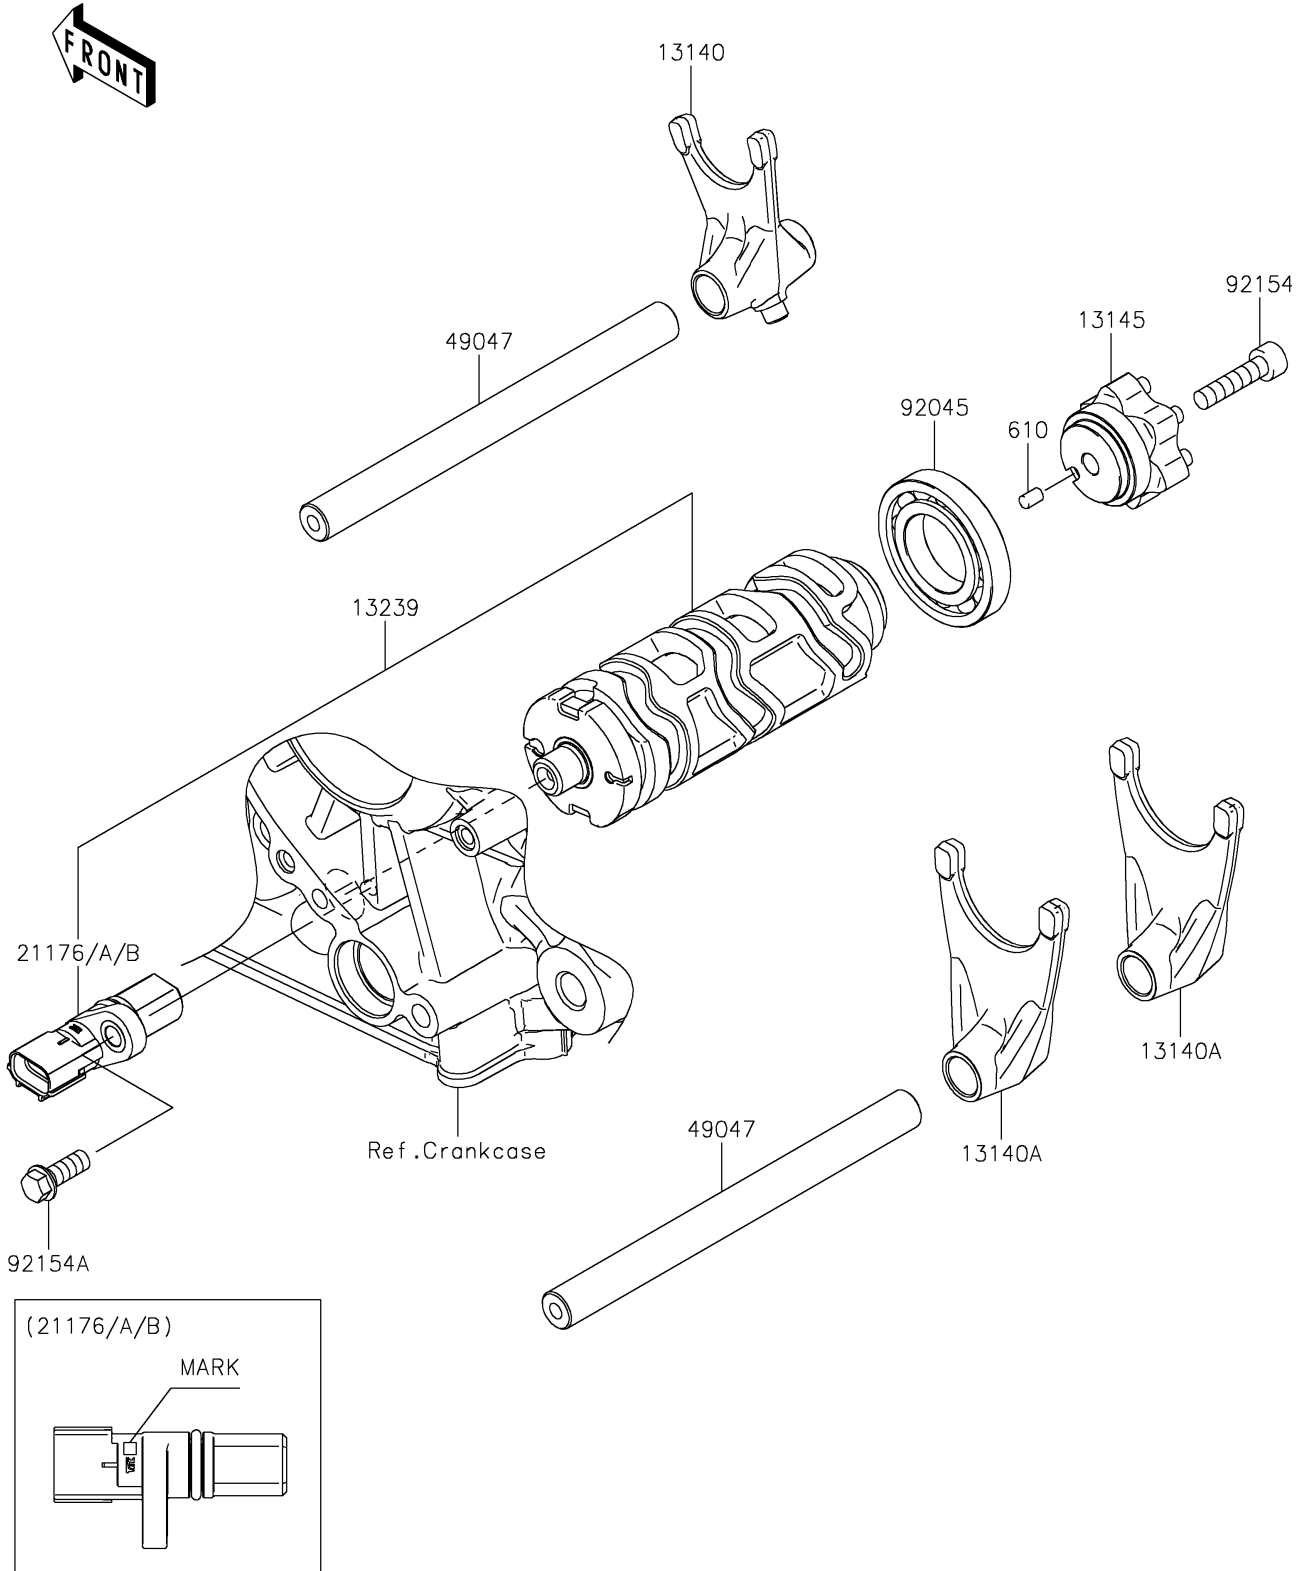

2022 Z900 PARTS DIAGRAM

Gear Change Drum/Shift Fork(s)

E1362

2022 Z900 PARTS LIST

Gear Change Drum/Shift Fork(s)

| ITEM NAME | PART NUMBER | QUANTITY |
|--|-------------|----------|
| FORK-SHIFT (Ref # 13140) | 13140-0061 | 1 |
| FORK-SHIFT (Ref # 13140A) | 13140-0062 | 2 |
| CAM-CHANGE DRUM (Ref # 13145) | 13145-0568 | 1 |
| DRUM-ASSY-CHANGE (Ref # 13239) | 13239-0581 | 1 |
| SENSOR,GEAR POSITION,M MARK (Ref # 21176) | 21176-0825 | 1 |
| SENSOR,GEAR POSITION,H MARK (Ref # 21176A) | 21176-0845 | 1 |
| SENSOR,GEAR POSITION,L MARK (Ref # 21176B) | 21176-0846 | 1 |
| ROD-SHIFT (Ref # 49047) | 49047-0644 | 2 |
| BEARING-BALL,16005 (Ref # 92045) | 92045-1045 | 1 |
| BOLT,SOCKET,6X25 (Ref # 92154) | 92154-0477 | 1 |
| BOLT,FLANGED,6X16 (Ref # 92154A) | 92154-2096 | 1 |
| ROLLER,4X6 (Ref # 610) | 610A0406 | 1 |