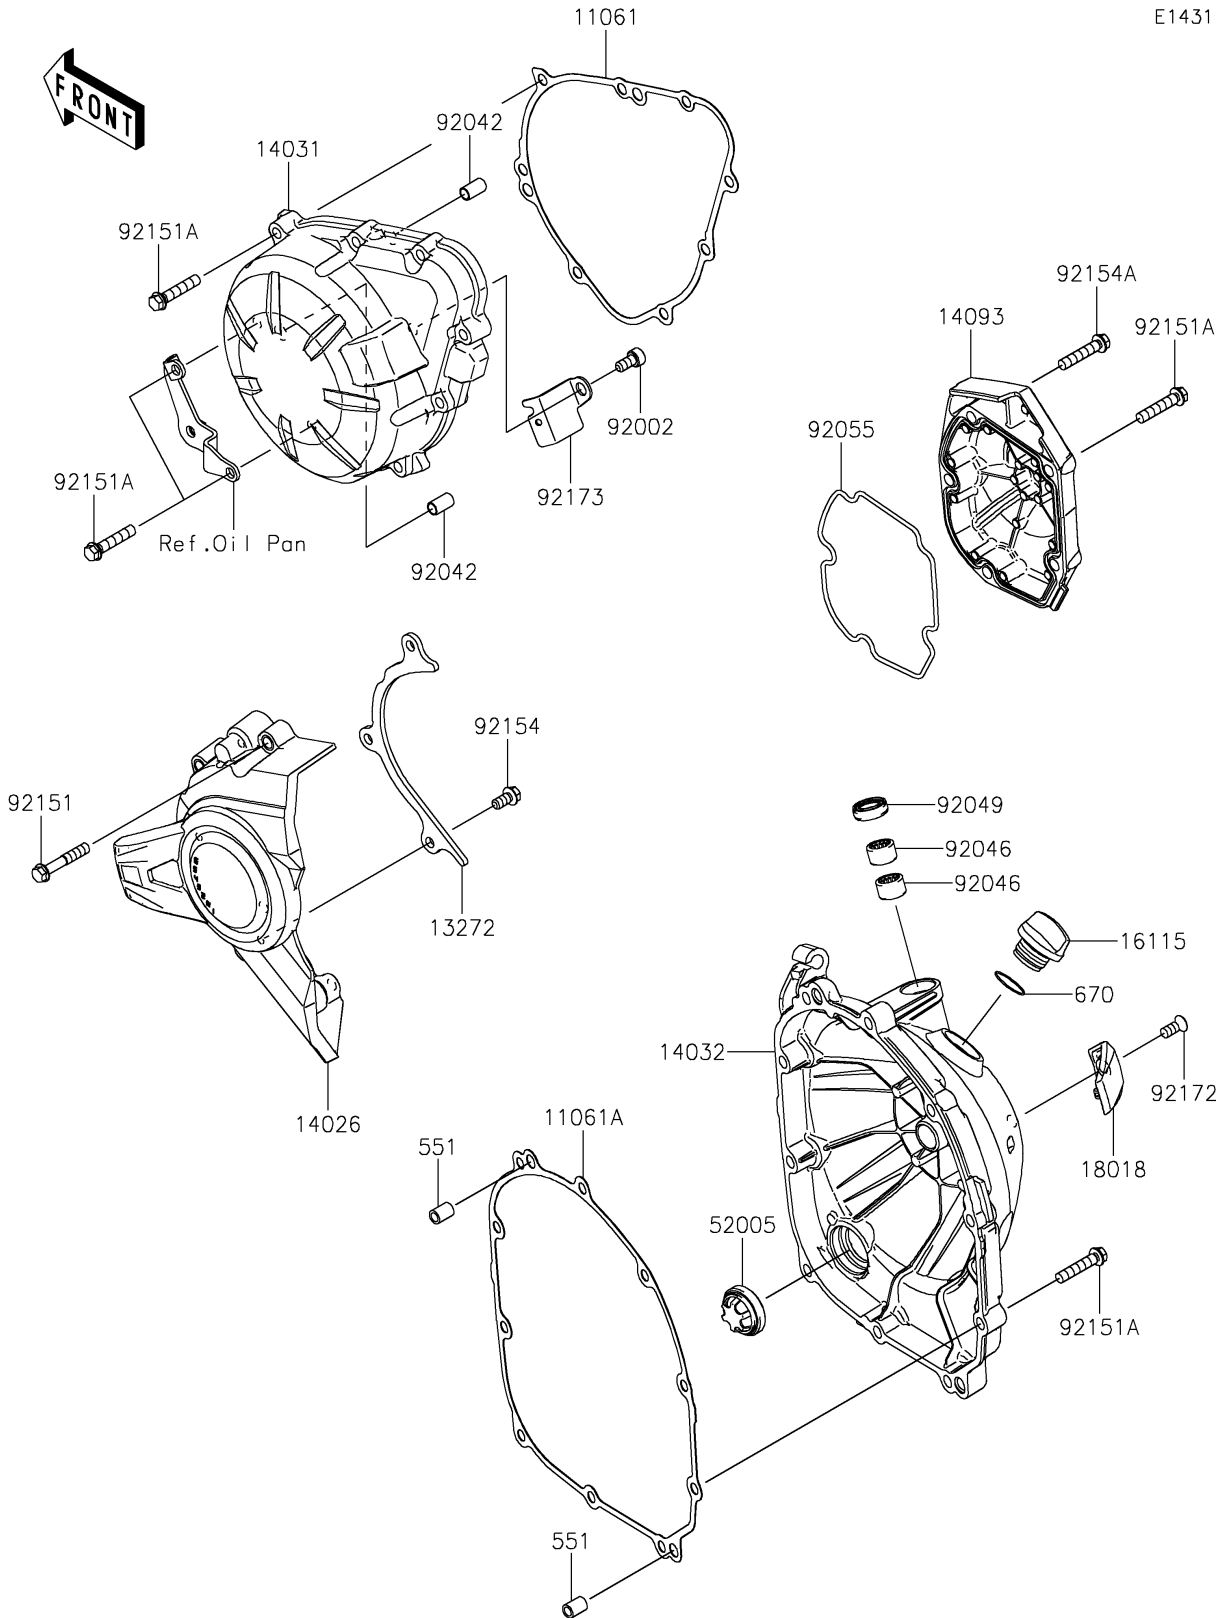

2022 Z900 PARTS DIAGRAM

Engine Cover(s)

E1431

2022 Z900 PARTS LIST

Engine Cover(s)

ITEM NAME	PART NUMBER	QUANTITY
GASKET,GENERATOR COVER (Ref # 11061)	11061-0403	1
GASKET,CLUTCH COVER (Ref # 11061A)	11061-0404	1
PLATE (Ref # 13272)	13272-2238	1
COVER-CHAIN (Ref # 14026)	14026-0132	1
COVER-GENERATOR (Ref # 14031)	14031-0640	1
COVER-CLUTCH (Ref # 14032)	14032-0663	1
COVER,PULSER (Ref # 14093)	14093-0988	1
CAP-OIL FILLER (Ref # 16115)	16115-1053	1
PLATE-HEAT GUARD (Ref # 18018)	18018-0603	1
GAUGE (Ref # 52005)	52005-1120	1
BOLT,SOCKET,6X12 (Ref # 92002)	92002-1796	1
PIN,DOWEL,6.3X8X14 (Ref # 92042)	92042-007	2
BEARING-NEEDLE,HK1210FM (Ref # 92046)	92046-0034	2
SEAL-OIL,CLUTCH RELEASE (Ref # 92049)	92049-1475	1
RING-O,PULSER COVER (Ref # 92055)	92055-0199	1
BOLT,6X35 (Ref # 92151)	92151-1135	4
BOLT,6X30 (Ref # 92151A)	92151-1873	22
BOLT,FLANGED-SMALL,6X12 (Ref # 92154)	92154-1888	3
BOLT,6X30 (Ref # 92154A)	92154-2652	1
SCREW,TORX,6X14 (Ref # 92172)	92172-0901	1
CLAMP (Ref # 92173)	92173-1321	1
PIN-DOWEL,8X14 (Ref # 551)	551A0814	2
O RING,20MM (Ref # 670)	670B2020	1