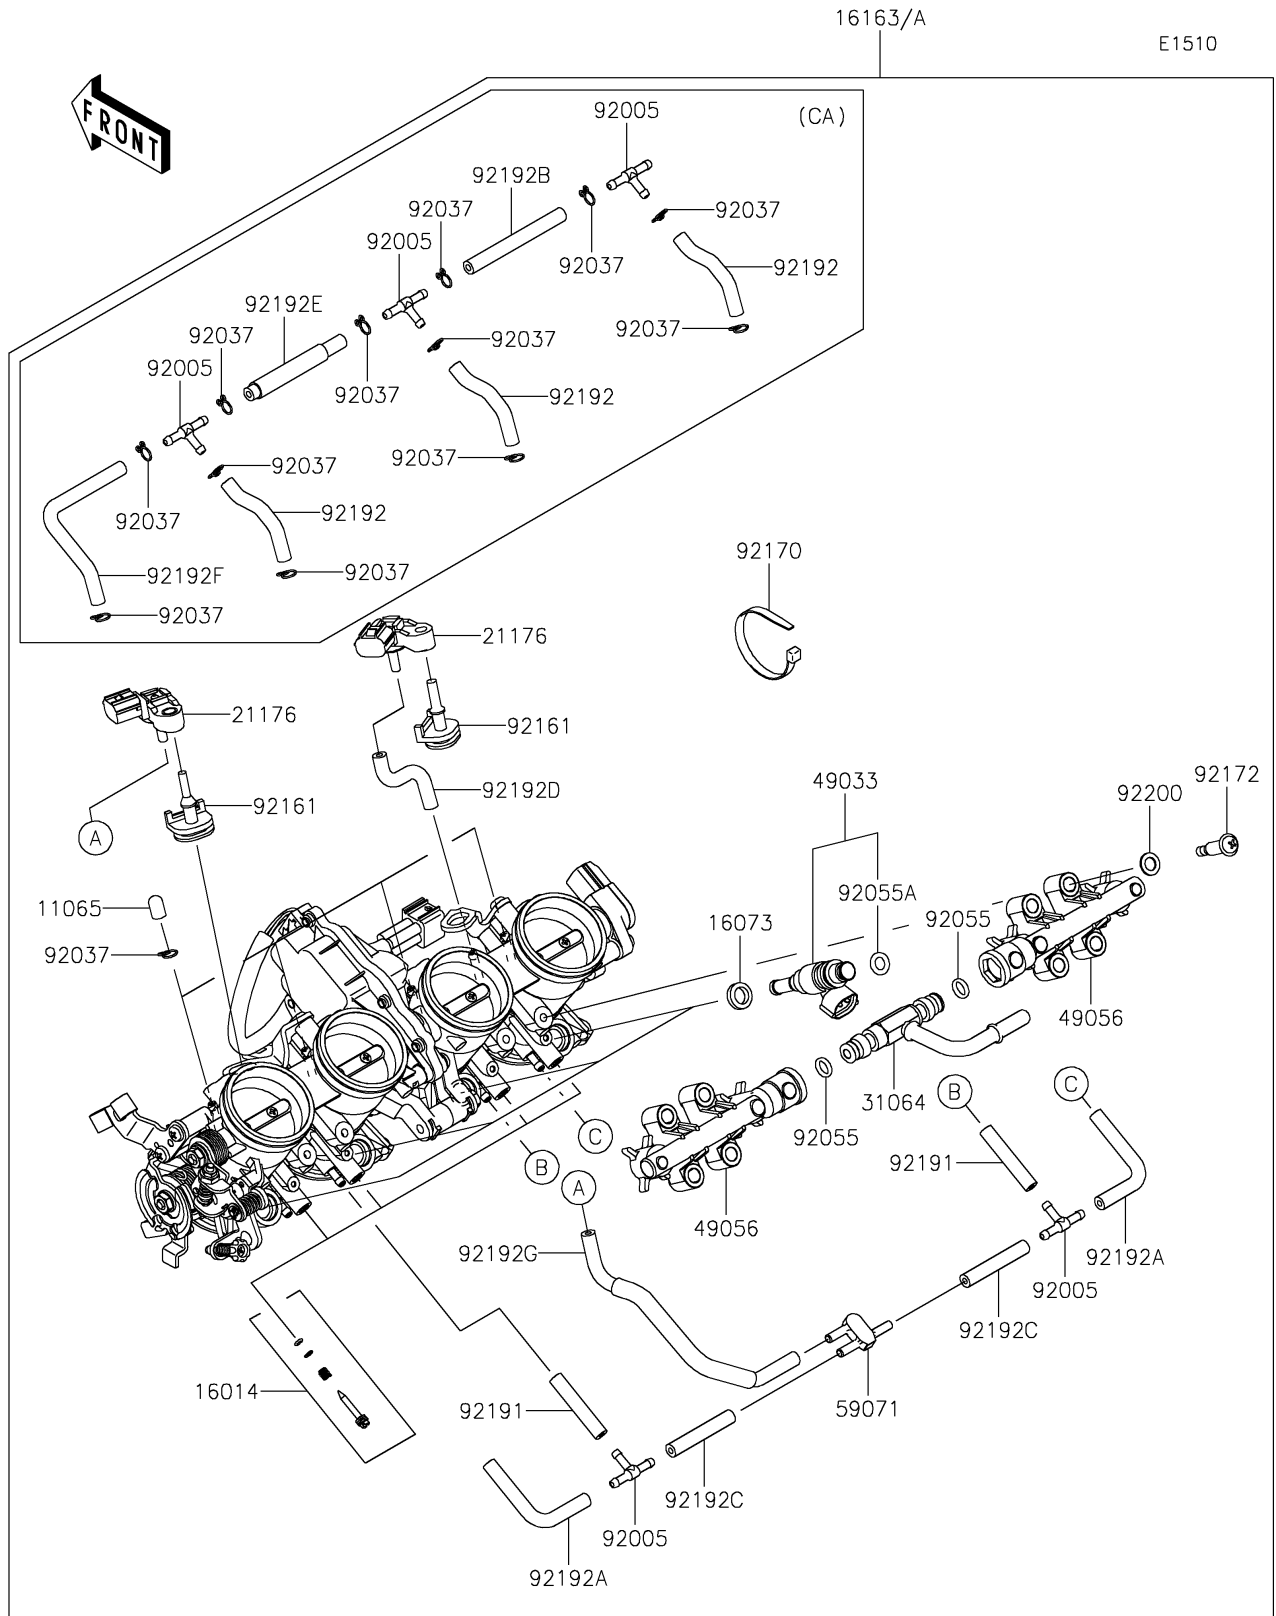

2022 Z900 PARTS DIAGRAM

Throttle

2022 Z900 PARTS LIST

Throttle

ITEM NAME	PART NUMBER	QUANTITY
CAP (Ref # 11065)	11065-0072	4
SCREW-PILOT AIR (Ref # 16014)	16014-0017	4
INSULATOR,INJECTER (Ref # 16073)	16073-1123	4
THROTTLE-ASSY (Ref # 16163)	16163-1203	1
THROTTLE-ASSY (Ref # 16163A)	16163-1204	1
SENSOR,PRESSURE (Ref # 21176)	21176-0906	2
PIPE-COMP (Ref # 31064)	31064-0692	1
NOZZLE-INJECTION (Ref # 49033)	49033-0034	4
PIPE-INJECTION (Ref # 49056)	49056-0049	2
JOINT (Ref # 59071)	59071-0022	1
FITTING (Ref # 92005)	92005-1380	2
CLAMP,TUBE (Ref # 92037)	92037-1124	4
RING-O (Ref # 92055)	92055-0761	2
RING-O,REGULATOR-FUEL (Ref # 92055A)	92055-2187	4
DAMPER (Ref # 92161)	92161-0673	2
CLAMP (Ref # 92170)	92170-3749	1
SCREW,PIPE INJECTION (Ref # 92172)	92172-0828	4
TUBE,3.2X7.4X40 (Ref # 92191)	92191-1551	2
TUBE,3.5X7.5X55 (Ref # 92192)	92192-1349	3
TUBE,3.2X7.4X75 (Ref # 92192A)	92192-1446	2
TUBE,3.5X7.5X70 (Ref # 92192B)	92192-1447	1
TUBE,3.2X7.4X45 (Ref # 92192C)	92192-1617	2
TUBE,3.2X7.4X55 (Ref # 92192D)	92192-1802	1
TUBE,3.5X7.5X70 (Ref # 92192E)	92192-1803	1
TUBE,3.5X7.5X115 (Ref # 92192F)	92192-1804	1
TUBE,3.2X7.4X175 (Ref # 92192G)	92192-1805	1
WASHER (Ref # 92200)	92200-3807	4