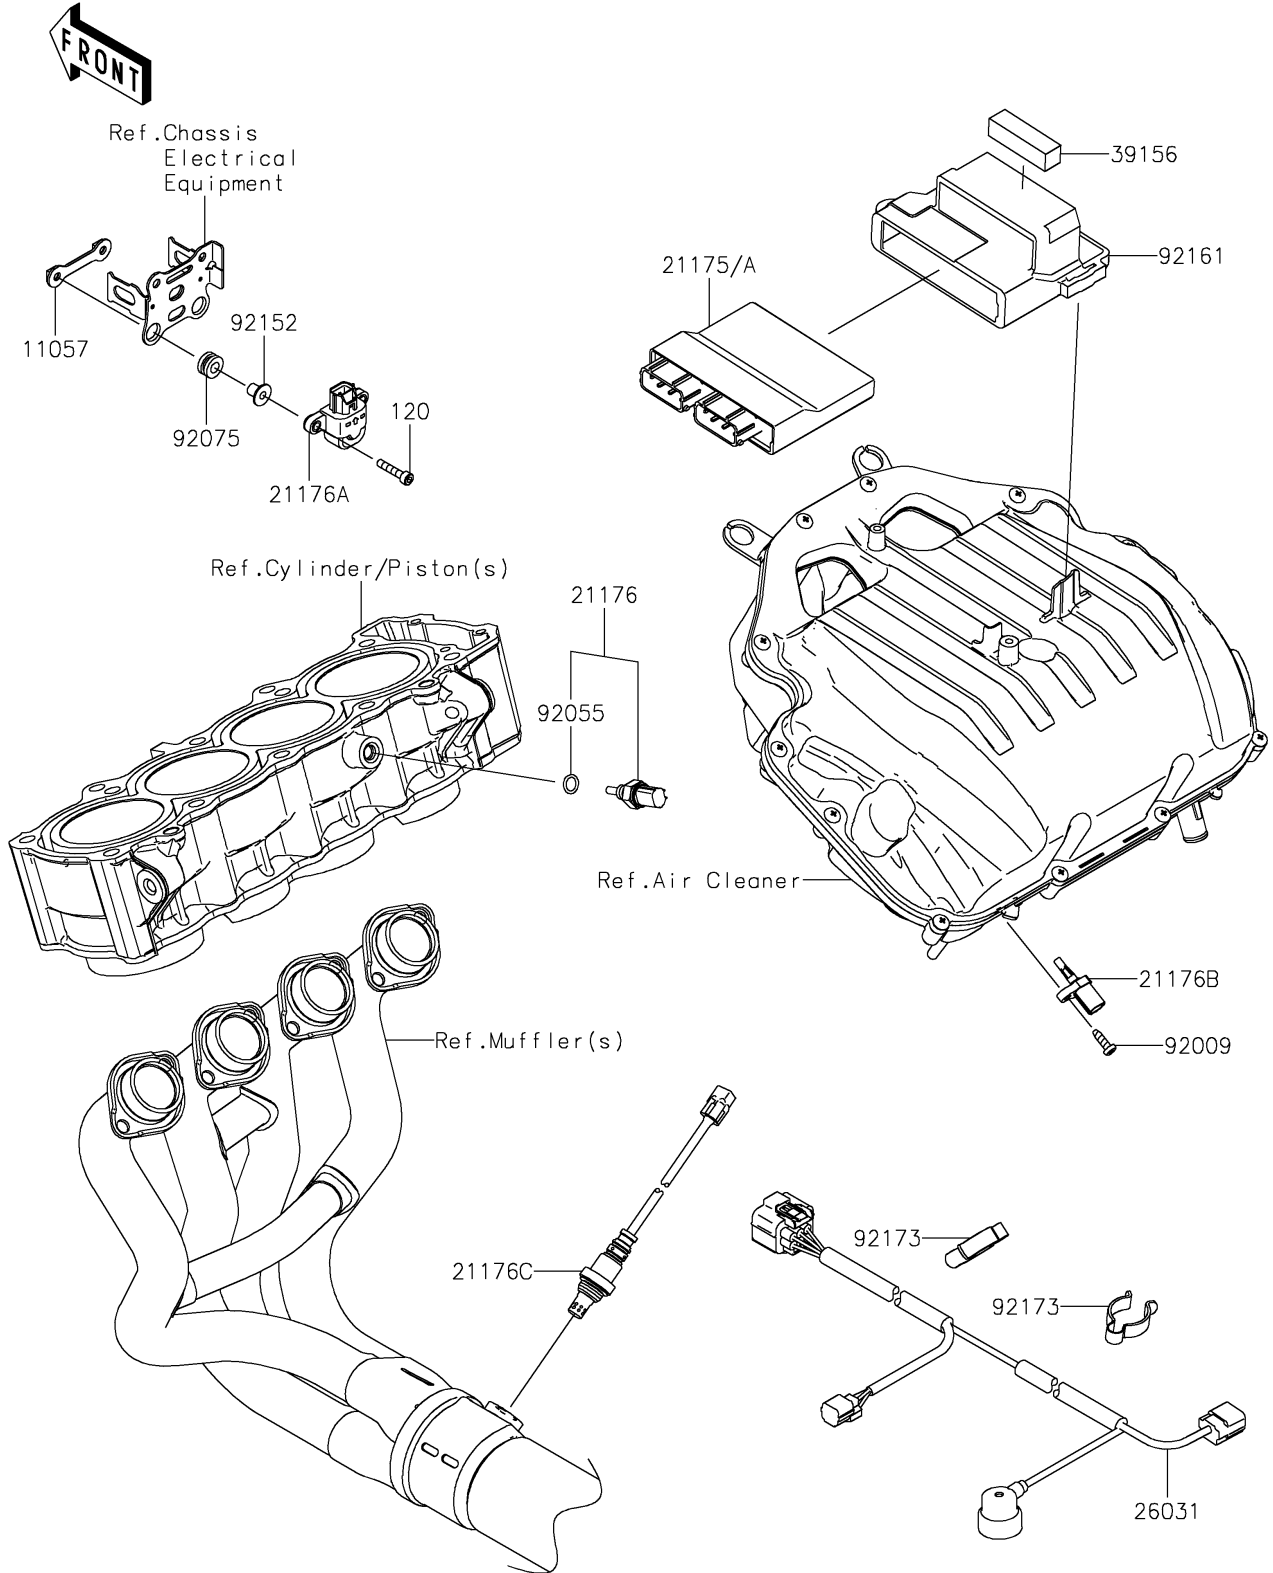

# 2022 Z900 PARTS DIAGRAM

## Fuel Injection

E1530

## 2022 Z900 PARTS LIST

### Fuel Injection

ITEM NAME	PART NUMBER	QUANTITY
BRACKET,VEHICLE DOWN (Ref # 11057)	11057-0287	1
CONTROL UNIT-ELECTRONIC (Ref # 21175)	21175-1546	1
CONTROL UNIT-ELECTRONIC (Ref # 21175A)	21175-1547	1
SENSOR,WATER TEMP (Ref # 21176)	21176-0009	1
SENSOR,VEHICLE-DOWN (Ref # 21176A)	21176-0026	1
SENSOR,AIR TEMPERATURE (Ref # 21176B)	21176-0048	1
SENSOR,OXYGEN (Ref # 21176C)	21176-0835	1
HARNESS,SUB (Ref # 26031)	26031-3777	1
PAD,15X55X15 (Ref # 39156)	39156-2129	1
SCREW,TAPPING,5X16 (Ref # 92009)	92009-1984	1
RING-O,9.5X1.9 (Ref # 92055)	92055-0016	1
DAMPER (Ref # 92075)	92075-1912	2
COLLAR,5.6X8X11.2 (Ref # 92152)	92152-1562	2
DAMPER,ECU (Ref # 92161)	92161-2235	1
CLAMP (Ref # 92173)	92173-2419	2
BOLT-SOCKET,5X25 (Ref # 120)	120CA0525	2