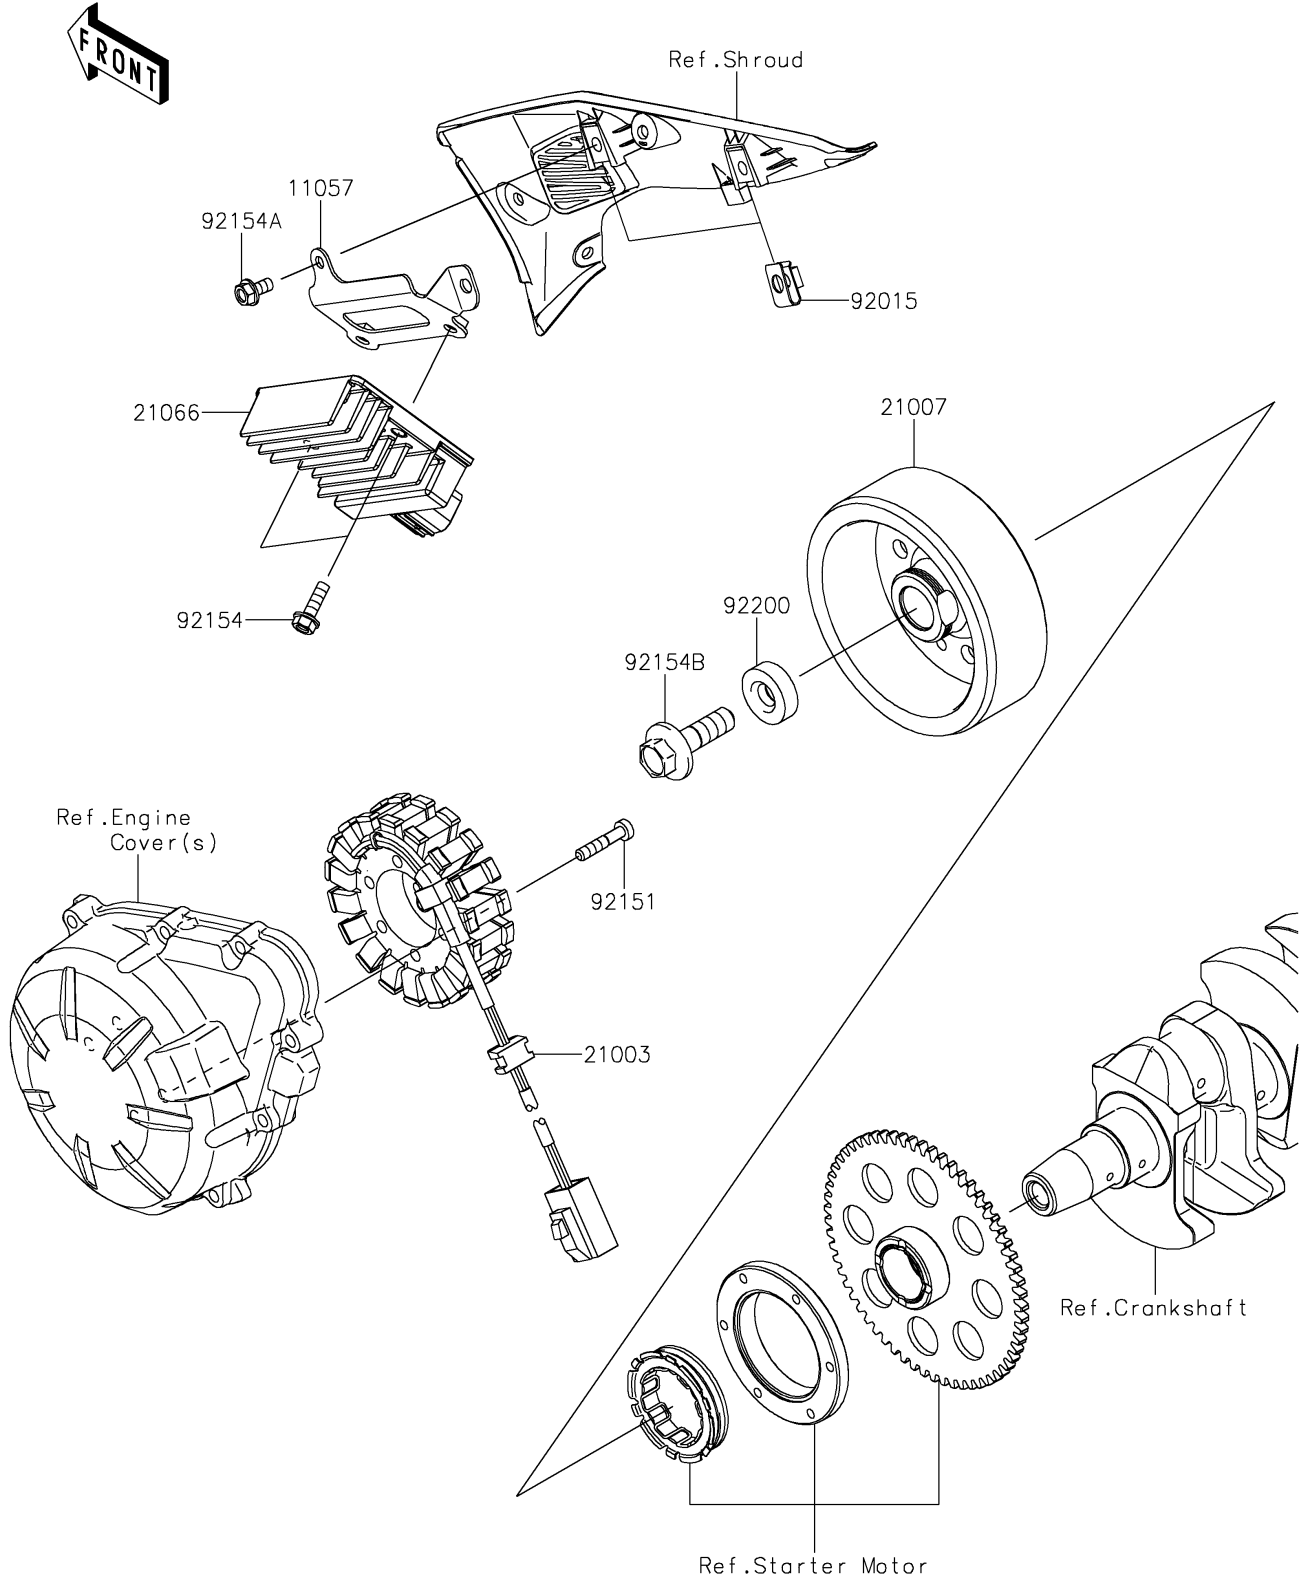

# 2022 Z900 PARTS DIAGRAM

Generator

E1810

## 2022 Z900 PARTS LIST

### Generator

| ITEM NAME                         | PART NUMBER | QUANTITY |
|-----------------------------------|-------------|----------|
| BRACKET,REGULATOR (Ref # 11057)   | 11057-2692  | 1        |
| STATOR (Ref # 21003)              | 21003-0203  | 1        |
| ROTOR (Ref # 21007)               | 21007-0691  | 1        |
| REGULATOR-VOLTAGE (Ref # 21066)   | 21066-0753  | 1        |
| NUT,6MM (Ref # 92015)             | 92015-1671  | 2        |
| BOLT,6X30 (Ref # 92151)           | 92151-1626  | 4        |
| BOLT,FLANGED,6X20 (Ref # 92154)   | 92154-0776  | 2        |
| BOLT,FLANGED,6X12 (Ref # 92154A)  | 92154-1050  | 2        |
| BOLT,FLANGED,12X40 (Ref # 92154B) | 92154-2650  | 1        |
| WASHER,12X34X9 (Ref # 92200)      | 92200-0369  | 1        |