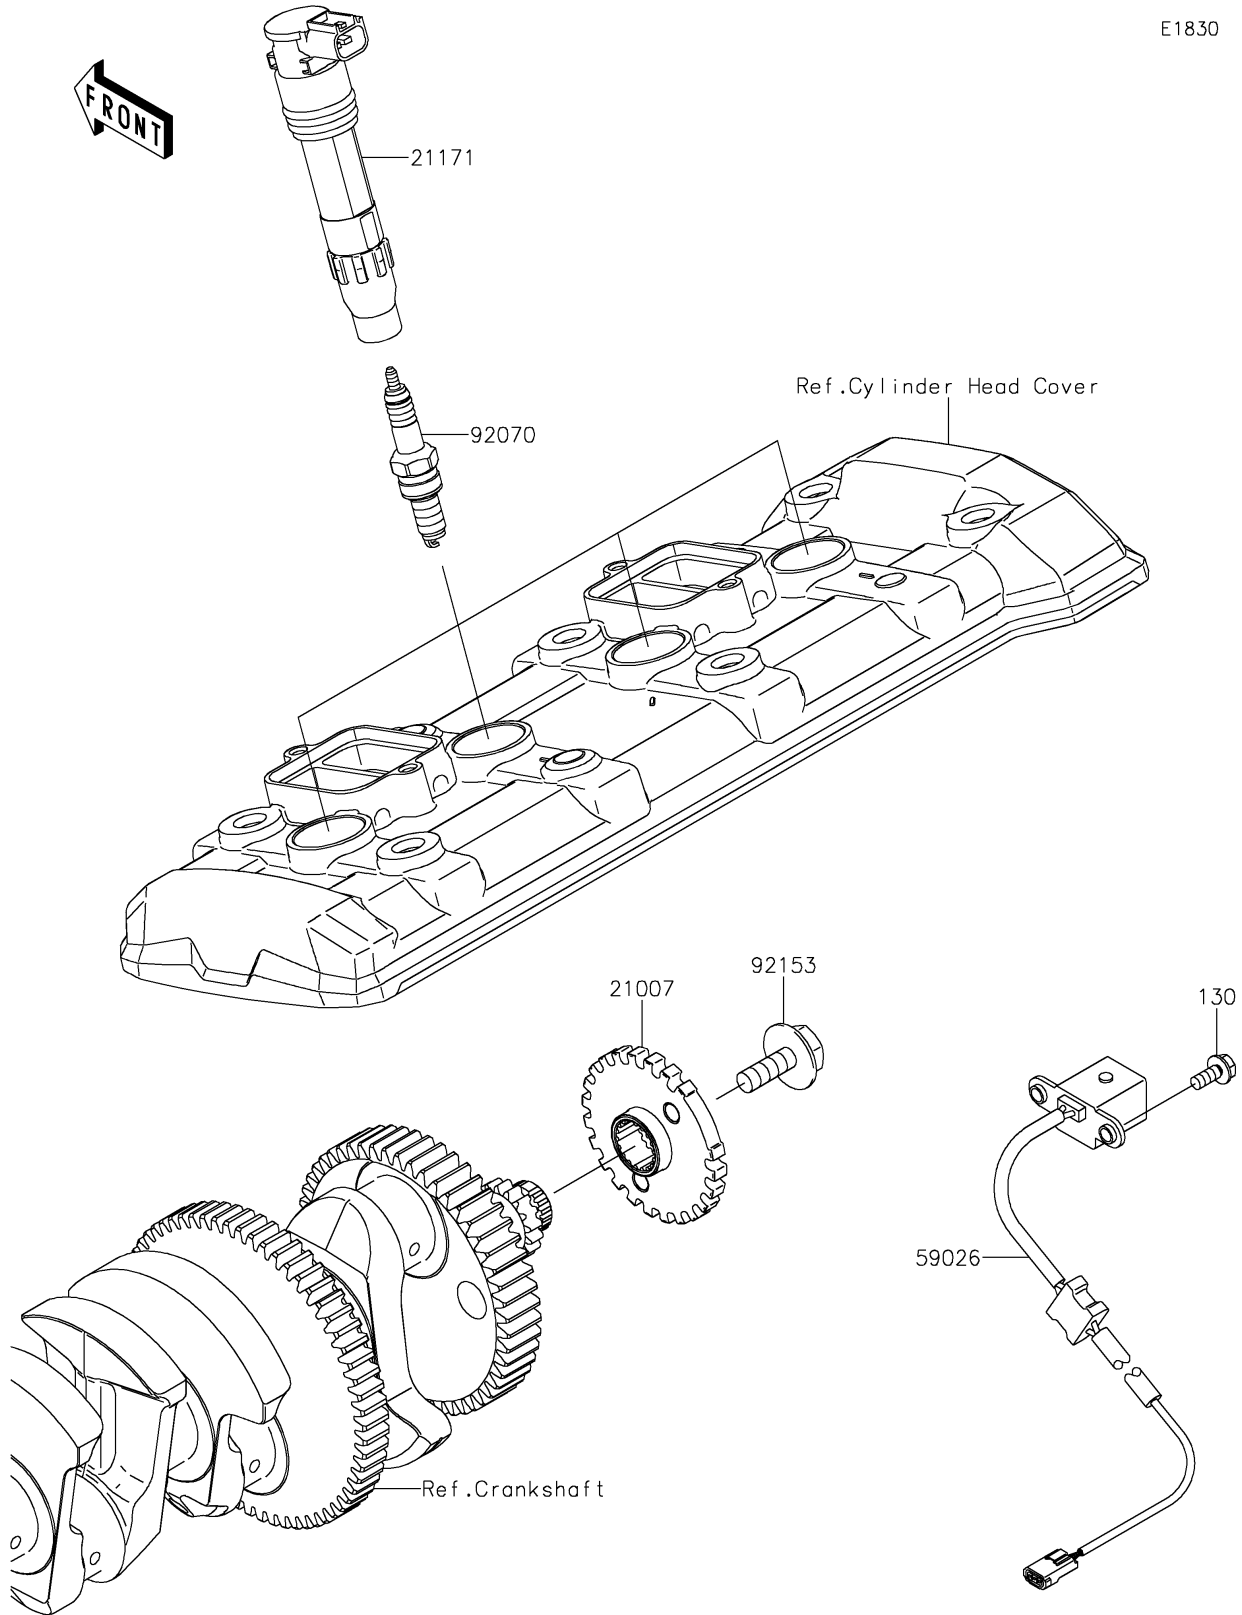

2022 Z900 PARTS DIAGRAM

Ignition System

E1830

2022 Z900 PARTS LIST

Ignition System

ITEM NAME	PART NUMBER	QUANTITY
ROTOR (Ref # 21007)	21007-0579	1
COIL-ASSY-IGNITION (Ref # 21171)	21171-0033	4
COIL-PULSING (Ref # 59026)	59026-0049	1
PLUG-SPARK,CR9EIA(NGK) (Ref # 92070)	92070-0014	4
BOLT,FLANGED,8X23 (Ref # 92153)	92153-0549	1
BOLT-FLANGED,5X12 (Ref # 130)	130BA0512	2