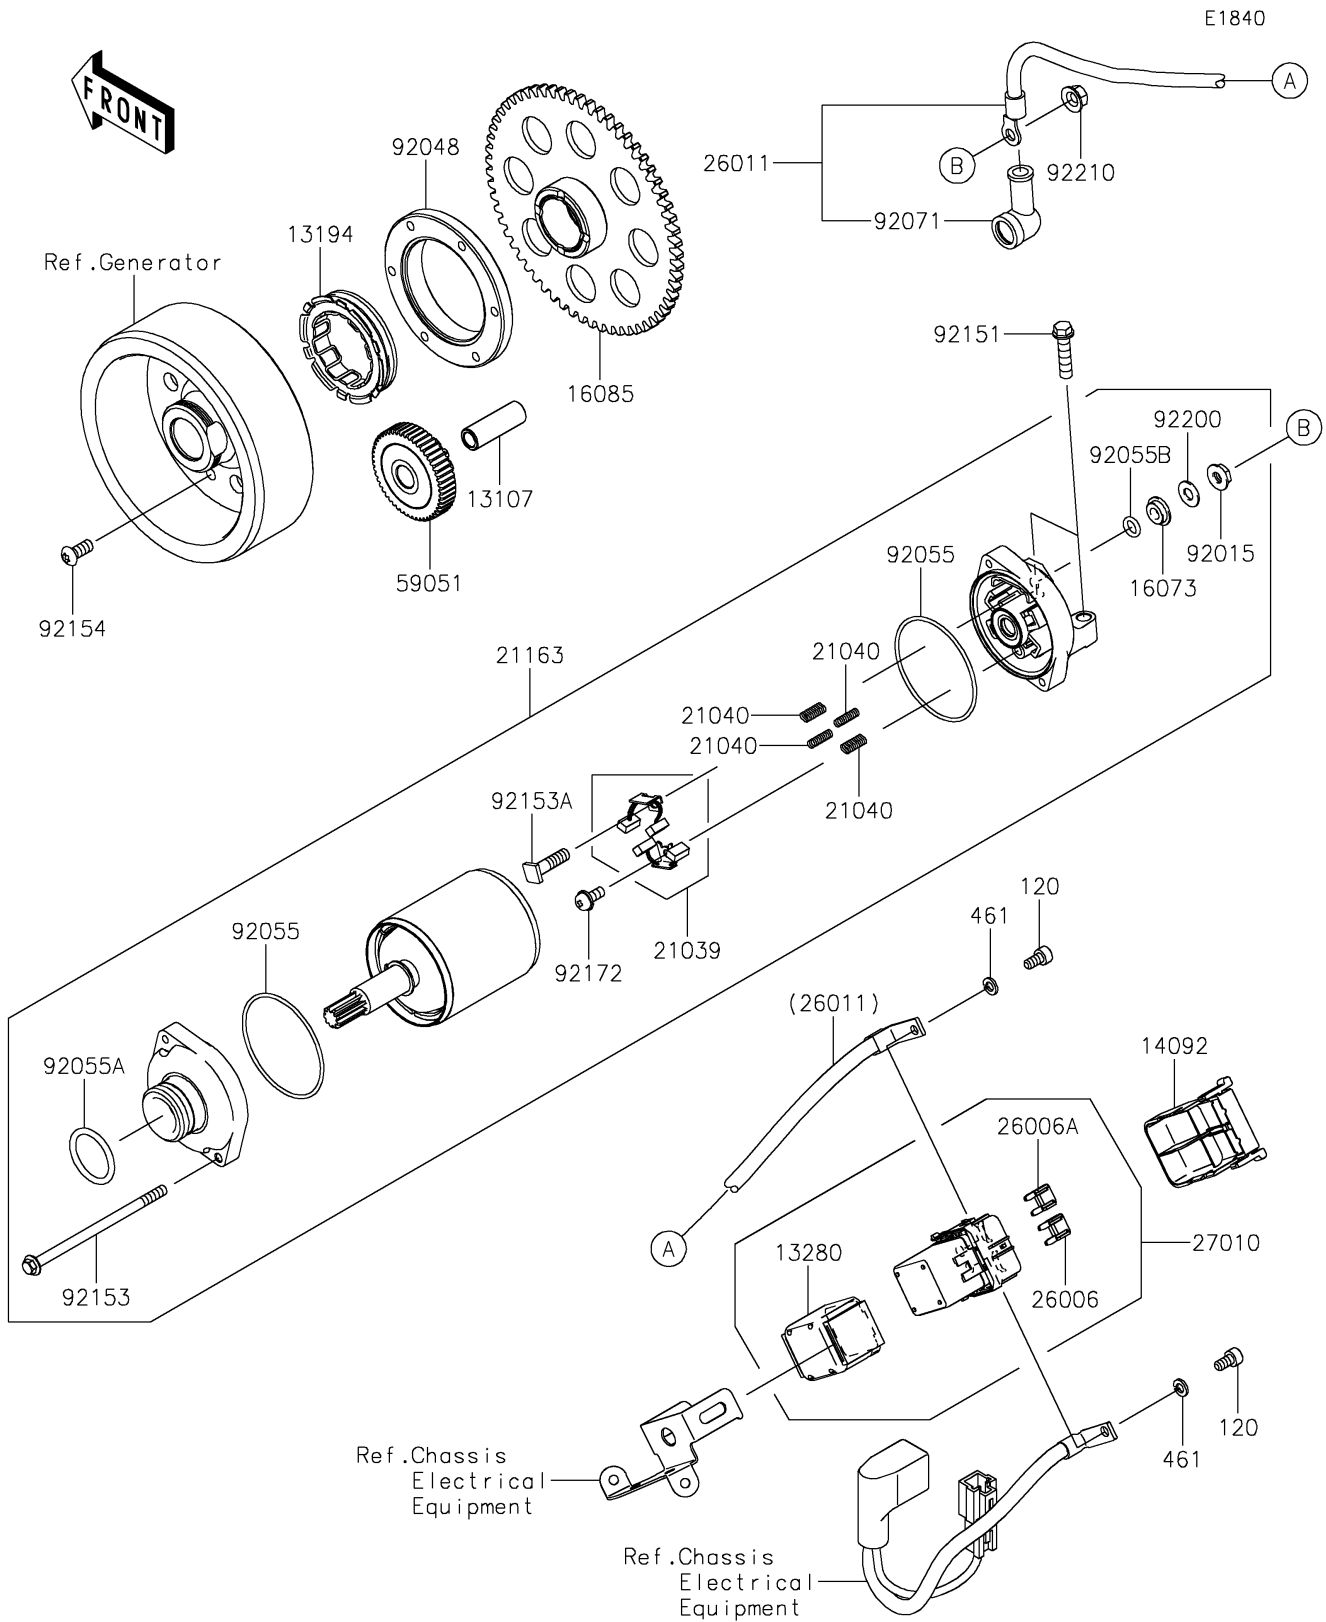

2022 Z900 PARTS DIAGRAM

Starter Motor

2022 Z900 PARTS LIST

Starter Motor

ITEM NAME	PART NUMBER	QUANTITY
SHAFT,IDLER GEAR (Ref # 13107)	13107-1377	1
CLUTCH-ONEWAY (Ref # 13194)	13194-1096	1
HOLDER,MAGNETIC SWITCH (Ref # 13280)	13280-0814	1
COVER (Ref # 14092)	14092-0109	1
INSULATOR (Ref # 16073)	16073-0053	1
GEAR,CLUTCH ONEWAY (Ref # 16085)	16085-0609	1
BRUSH,CARBON (Ref # 21039)	21039-0004	1
SPRING-BRUSH (Ref # 21040)	21040-0003	4
STARTER-ELECTRIC (Ref # 21163)	21163-0748	1
FUSE,MINI BLADE,15A,BLUE (Ref # 26006)	26006-0001	1
FUSE,MINI BLADE,30A,GREEN (Ref # 26006A)	26006-1080	1
WIRE-LEAD (Ref # 26011)	26011-0986	1
SWITCH (Ref # 27010)	27010-0770	1
GEAR-SPUR,IDLER (Ref # 59051)	59051-0762	1
NUT,STARTER MOTOR (Ref # 92015)	92015-1476	1
RACE (Ref # 92048)	92048-0018	1
RING-O (Ref # 92055)	92055-0136	2
RING-O (Ref # 92055A)	92055-1276	1
RING-O,4.5X2.0 (Ref # 92055B)	92055-1370	1
GROMMET (Ref # 92071)	92071-0024	1
BOLT,FLANGED-SMALL,6X25 (Ref # 92151)	92151-1930	2
BOLT (Ref # 92153)	92153-1850	2
BOLT (Ref # 92153A)	92153-1866	1
BOLT,TORX,6X14 (Ref # 92154)	92154-2448	6
SCREW (Ref # 92172)	92172-0334	1
WASHER (Ref # 92200)	92200-0386	1
NUT,6MM (Ref # 92210)	92210-0188	1
BOLT-SOCKET,5X10 (Ref # 120)	120CB0510	2
WASHER-SPRING,5MM (Ref # 461)	461DB0500	2