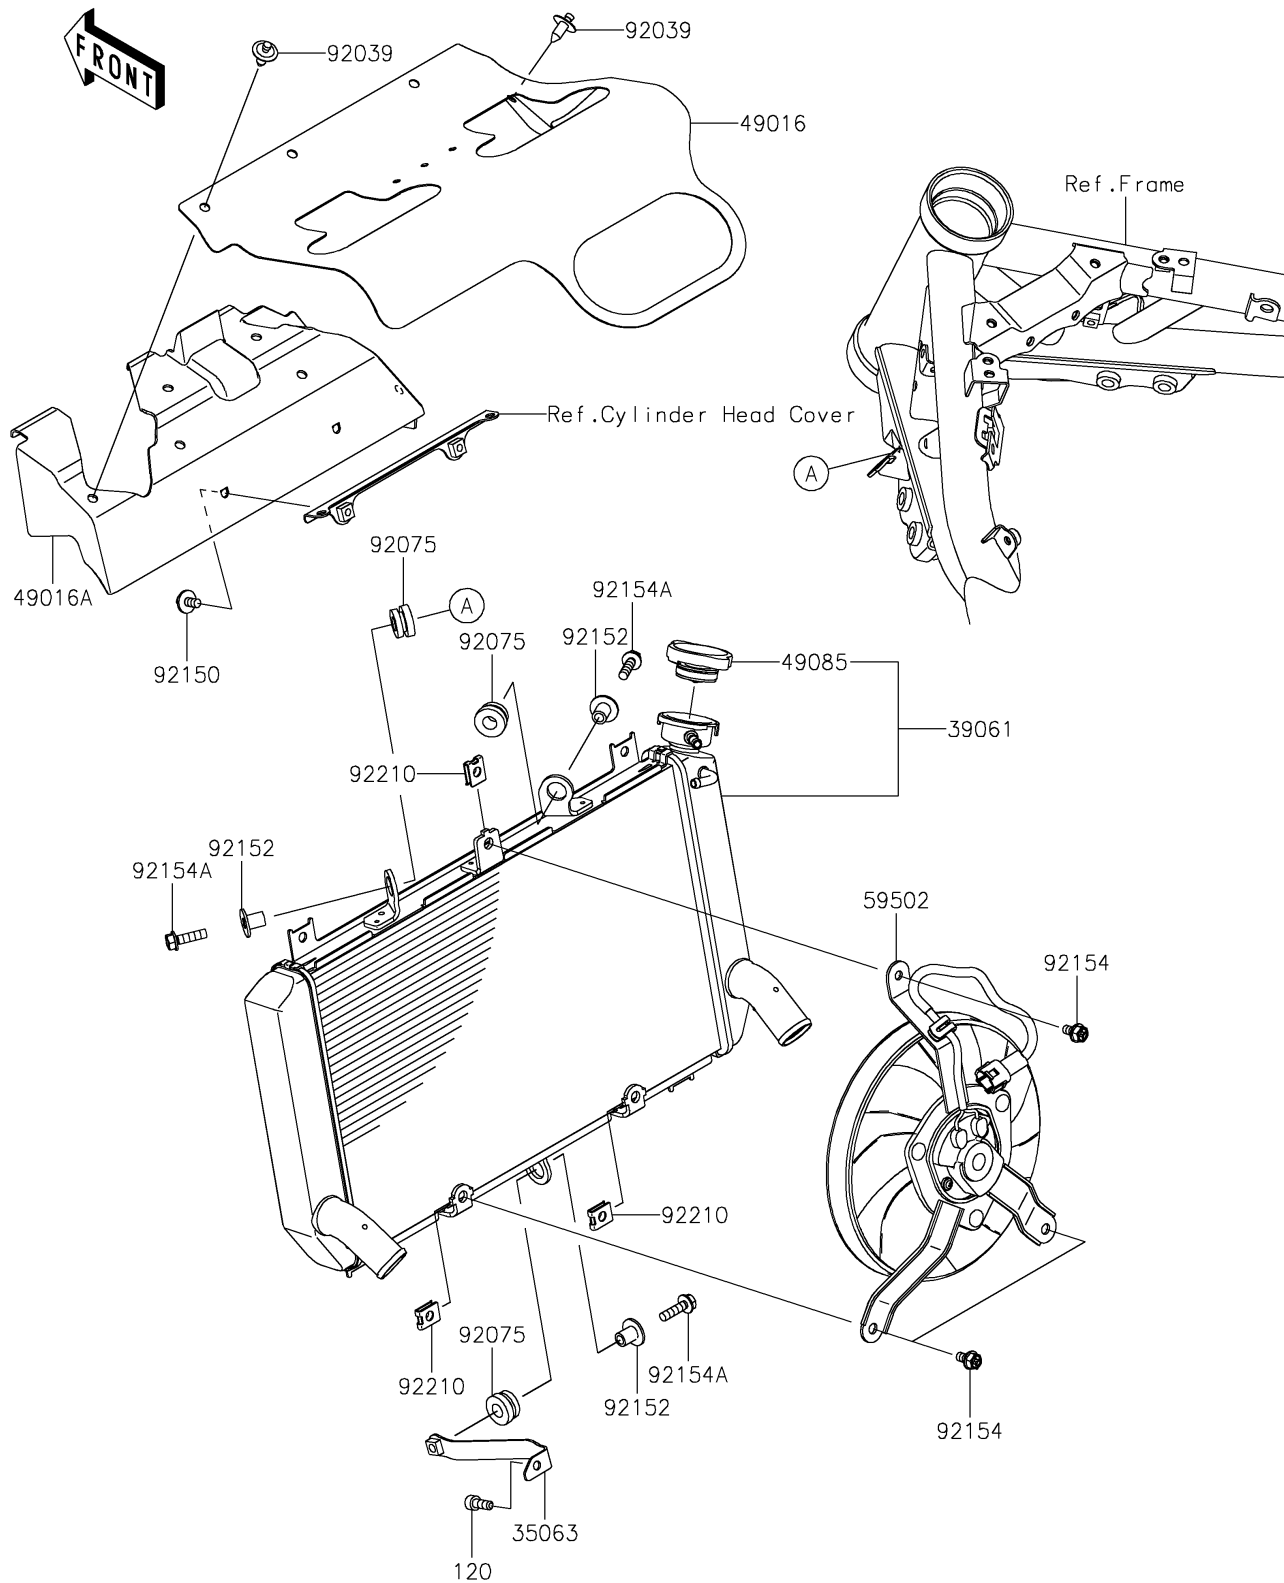

2022 Z900 PARTS DIAGRAM

Radiator

E3032

2022 Z900 PARTS LIST

Radiator

ITEM NAME	PART NUMBER	QUANTITY
STAY (Ref # 35063)	35063-1364	1
RADIATOR-ASSY (Ref # 39061)	39061-0813	1
COVER-SEAL,HEAT (Ref # 49016)	49016-0638	1
COVER-SEAL,HEAT (Ref # 49016A)	49016-0639	1
CAP-ASSY-PRESSURE (Ref # 49085)	49085-0006	1
FAN-ASSY (Ref # 59502)	59502-0614	1
RIVET (Ref # 92039)	92039-1289	2
DAMPER,RUBBER (Ref # 92075)	92075-1123	3
BOLT,6X12 (Ref # 92150)	92150-1891	2
COLLAR (Ref # 92152)	92152-0667	3
BOLT (Ref # 92154)	92154-1429	3
BOLT,FLANGED,6X22 (Ref # 92154A)	92154-2673	3
NUT (Ref # 92210)	92210-1323	3
BOLT-SOCKET,6X16 (Ref # 120)	120CA0616	1