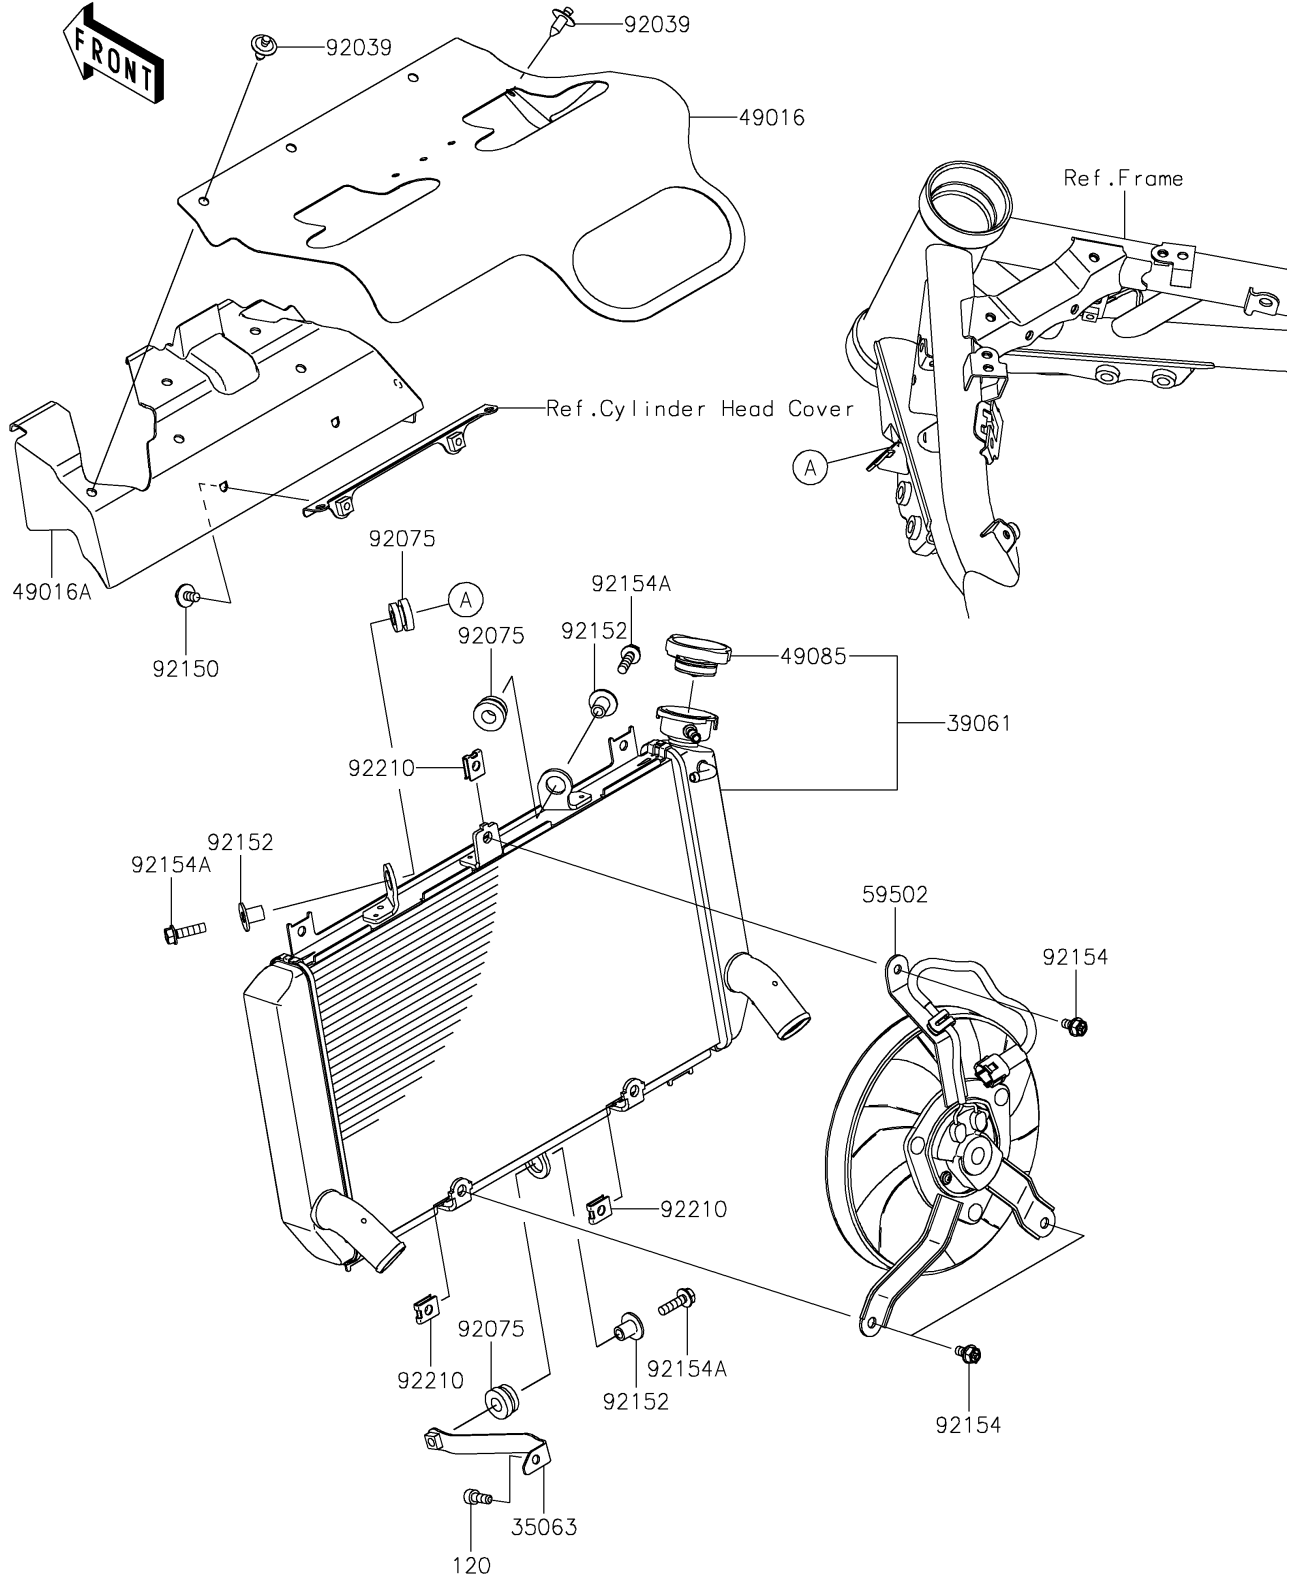

2022 Z900 PARTS DIAGRAM

Radiator

E3032

2022 Z900 PARTS LIST

Radiator

ITEM NAME	PART NUMBER	QUANTITY
STAY (Ref # 35063)	35063-1364	1
RADIATOR-ASSY (Ref # 39061)	39061-0813	1
COVER-SEAL,HEAT (Ref # 49016)	49016-0638	1
COVER-SEAL,HEAT (Ref # 49016A)	49016-0639	1
CAP-ASSY-PRESSURE (Ref # 49085)	49085-0006	1
FAN-ASSY (Ref # 59502)	59502-0614	1
RIVET (Ref # 92039)	92039-1289	2
DAMPER,RUBBER (Ref # 92075)	92075-1123	3
BOLT,6X12 (Ref # 92150)	92150-1891	2
COLLAR (Ref # 92152)	92152-0667	3
BOLT (Ref # 92154)	92154-1429	3
BOLT,FLANGED,6X22 (Ref # 92154A)	92154-2673	3
NUT (Ref # 92210)	92210-1323	3
BOLT-SOCKET,6X16 (Ref # 120)	120CA0616	1