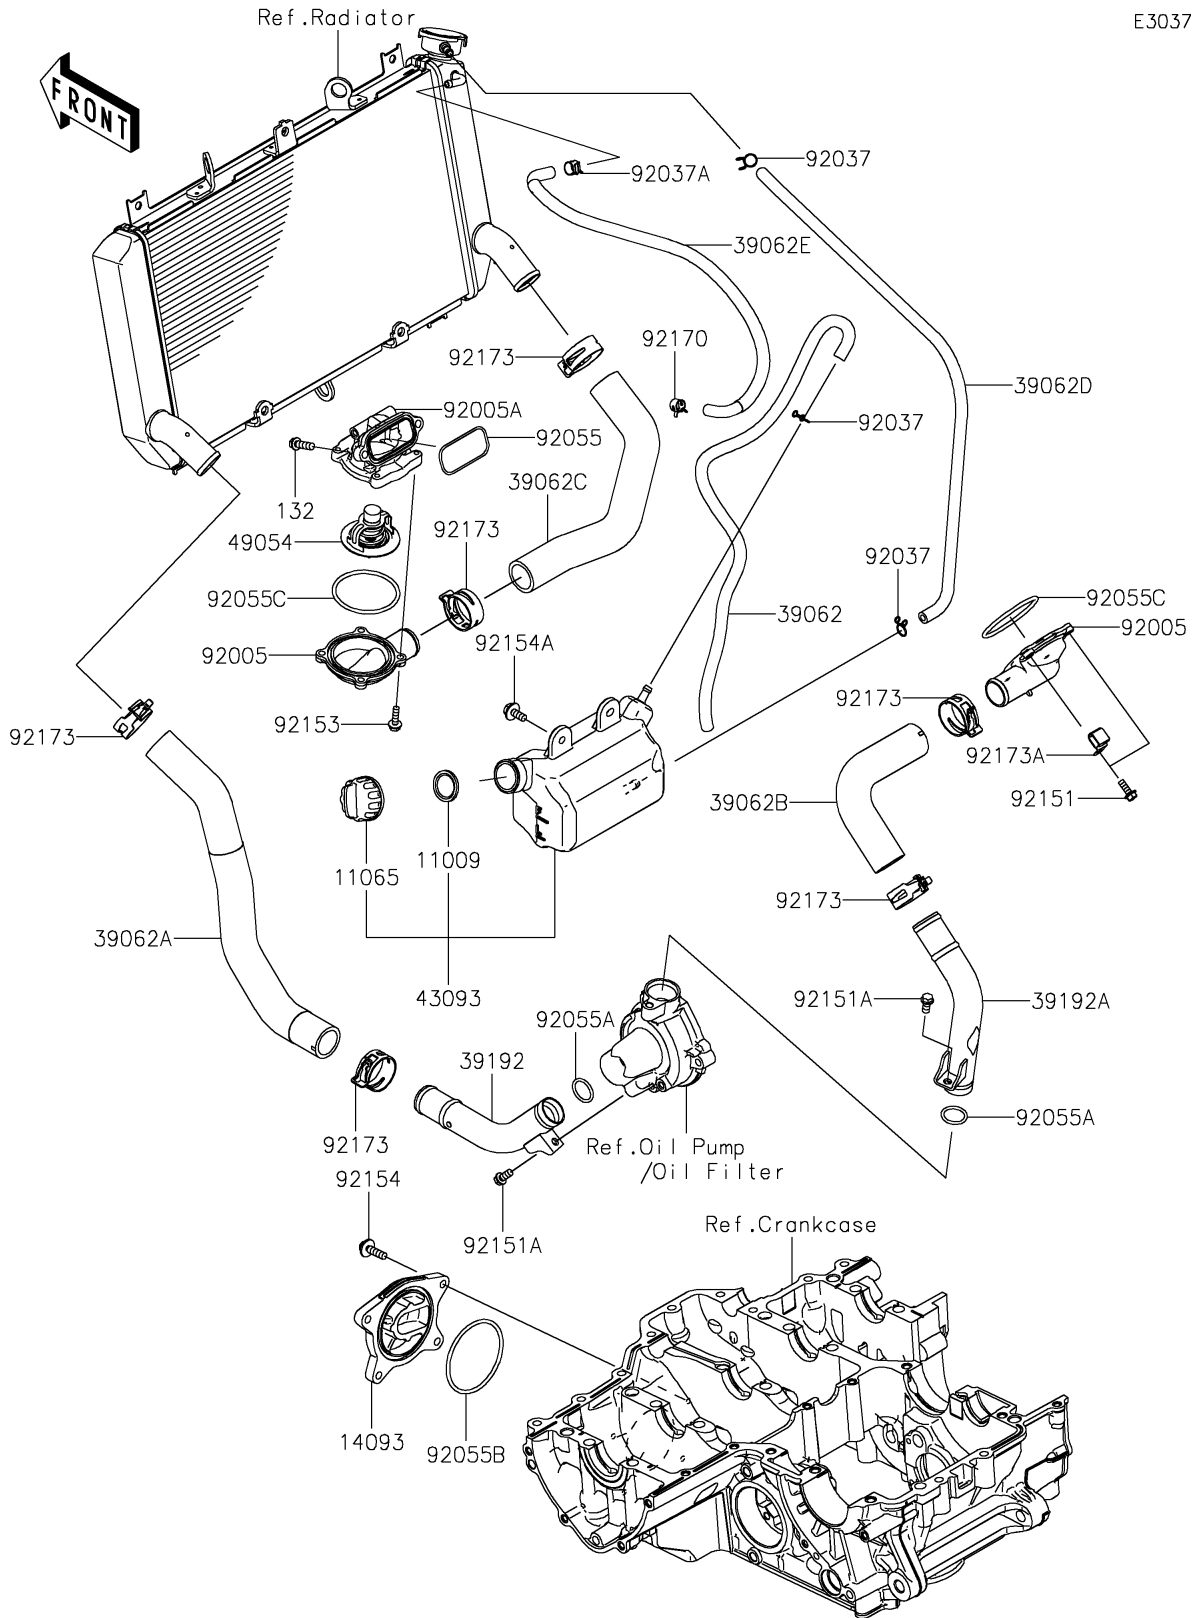

# 2022 Z900 PARTS DIAGRAM

## Water Pipe

E3037

### Water Pipe

ITEM NAME	PART NUMBER	QUANTITY
GASKET,RESERVOIR TANK CAP (Ref # 11009)	11009-1145	1
CAP (Ref # 11065)	11065-0980	1
COVER (Ref # 14093)	14093-0144	1
HOSE-COOLING,OVERFLOW (Ref # 39062)	39062-0618	1
HOSE-COOLING,RADIATOR-W/PIPE (Ref # 39062A)	39062-0758	1
HOSE-COOLING,W/PIPE-CYLINDER (Ref # 39062B)	39062-0785	1
HOSE-COOLING,CYLINDER-RADIATOR (Ref # 39062C)	39062-0786	1
HOSE-COOLING,5.5X10.5X570 (Ref # 39062D)	39062-0887	1
HOSE-COOLING,AIR BLEED (Ref # 39062E)	39062-0890	1
PIPE-WATER,RADIATOR-WATER PUMP (Ref # 39192)	39192-0631	1
PIPE-WATER,WATER PUMP-CYLINDER (Ref # 39192A)	39192-0644	1
RESERVOIR-ASSY-TANK (Ref # 43093)	43093-0006	1
THERMOSTAT (Ref # 49054)	49054-0004	1
FITTING,THERMO CAP (Ref # 92005)	92005-0842	2
FITTING,THERMO CASE (Ref # 92005A)	92005-0846	1
CLAMP,TUBE (Ref # 92037)	92037-147	3
CLAMP,TUBE (Ref # 92037A)	92037-1505	1
RING-O,YP 27.6 57.6 1.9 (Ref # 92055)	92055-0021	1
RING-O,20.8X2.4 (Ref # 92055A)	92055-0114	2
RING-O,63.3MM (Ref # 92055B)	92055-0739	1
RING-O,53.5X2.6 (Ref # 92055C)	92055-0831	2
BOLT,5X14 (Ref # 92151)	92151-1764	4
BOLT,6X12 (Ref # 92151A)	92151-1997	2
BOLT,FLANGED,5X18 (Ref # 92153)	92153-1588	4
BOLT,FLANGED,6X22 (Ref # 92154)	92154-0403	4
BOLT,UPSET-WP,6X16 (Ref # 92154A)	92154-1850	2
CLAMP (Ref # 92170)	92170-1493	1
CLAMP,34MM (Ref # 92173)	92173-1360	6
CLAMP (Ref # 92173A)	92173-1663	1

## 2022 Z900 PARTS LIST

Water Pipe

ITEM NAME	PART NUMBER	QUANTITY
BOLT-FLANGED-SMALL,6X20 (Ref # 132)	132BC0620	2