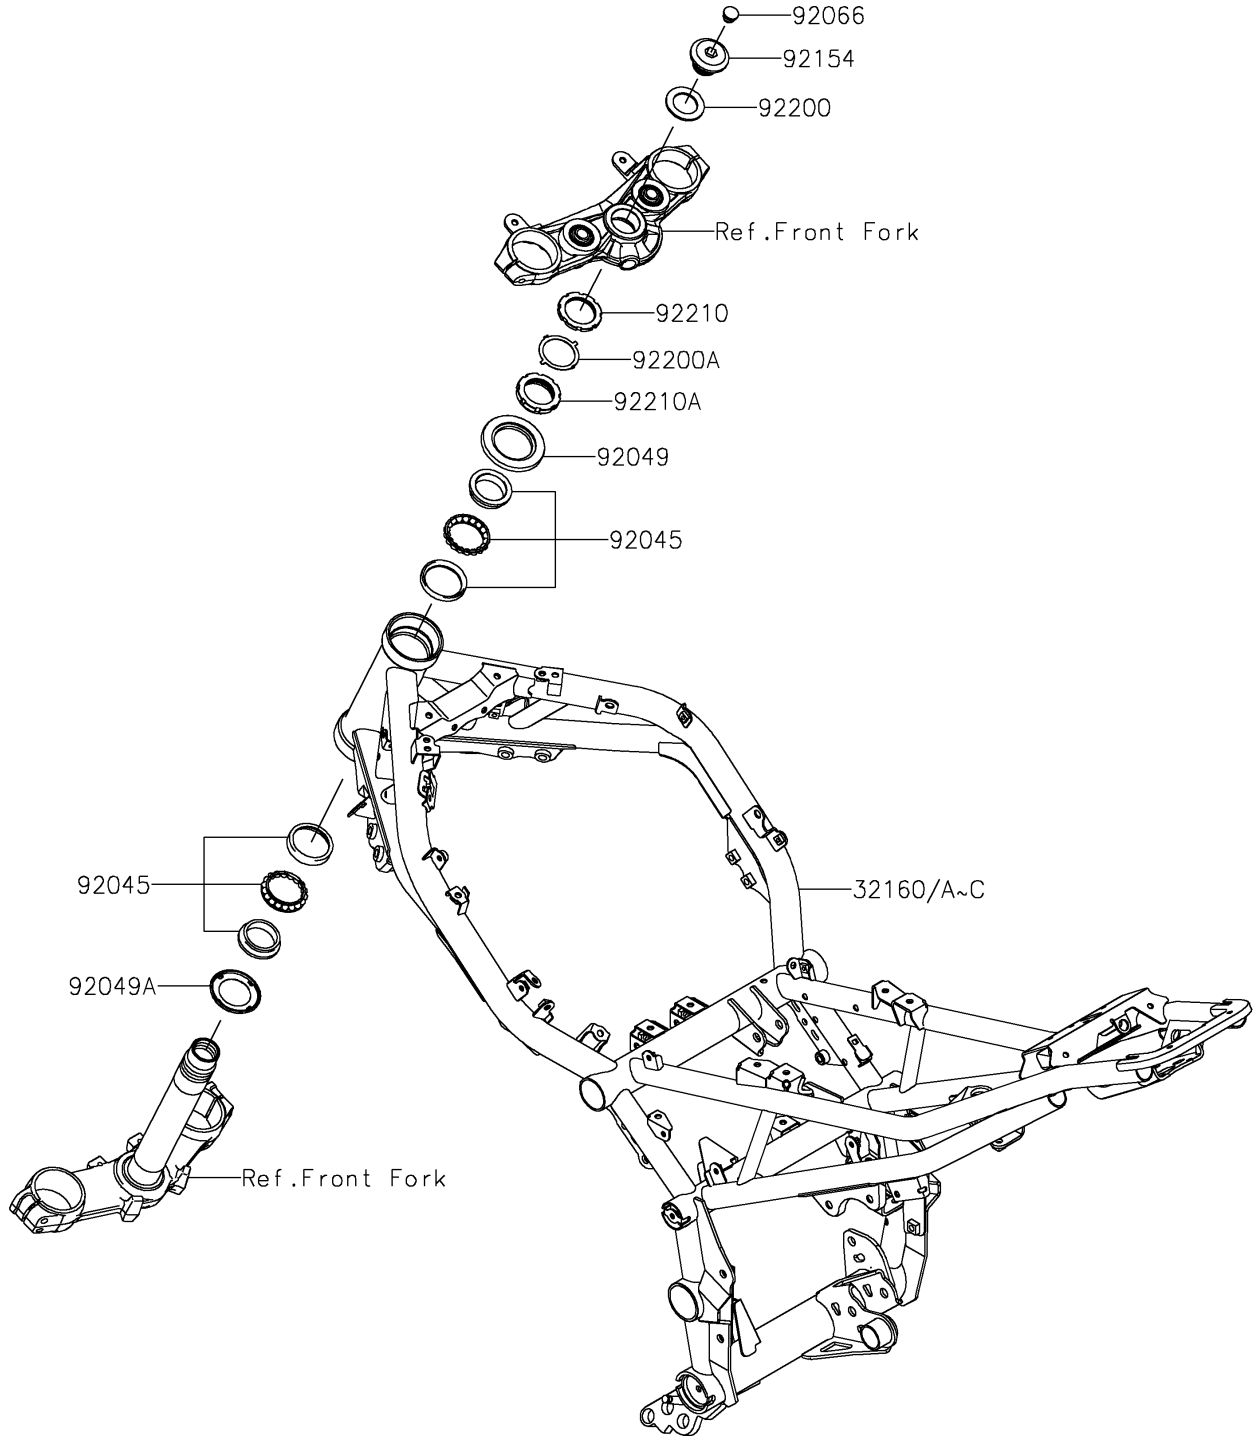

2022 Z900 PARTS DIAGRAM

Frame

F2120

2022 Z900 PARTS LIST

Frame

ITEM NAME	PART NUMBER	QUANTITY
FRAME-COMP,BLACK (Ref # 32160)	32160-1920-10	1
FRAME-COMP,F.S.BLACK (Ref # 32160A)	32160-1920-18R	1
FRAME-COMP,M.GREEN (Ref # 32160B)	32160-1920-54S	1
FRAME-COMP,N.F.M.RED (Ref # 32160C)	32160-1920-63D	1
BEARING-BALL,SF07A17PX1V1 (Ref # 92045)	92045-1384	2
SEAL-OIL (Ref # 92049)	92049-0131	1
SEAL-OIL (Ref # 92049A)	92049-0137	1
PLUG (Ref # 92066)	92066-0981	1
BOLT,26MM (Ref # 92154)	92154-4351	1
WASHER,27X42X2.3 (Ref # 92200)	92200-0753	1
WASHER,27X42X2.3 (Ref # 92200A)	92200-0781	1
NUT,STEERING STEM,35MM (Ref # 92210)	92210-0534	1
NUT,STEERING STEM,35MM (Ref # 92210A)	92210-0535	1