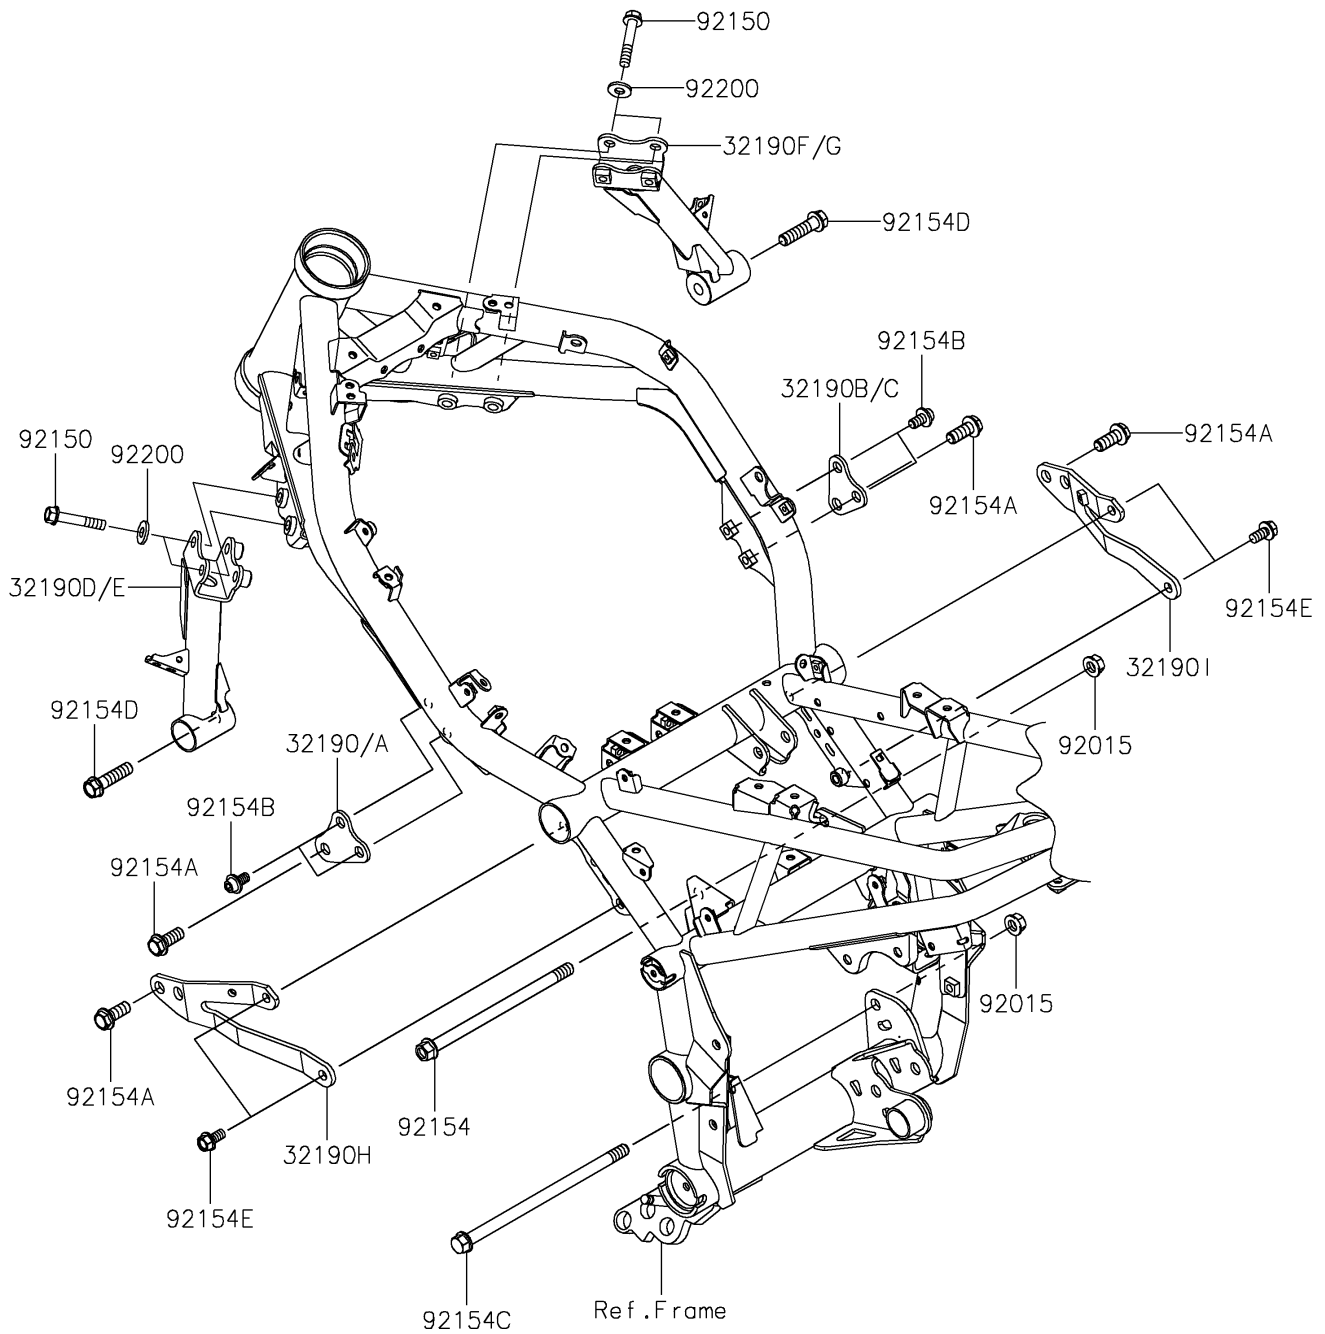

# 2022 Z900 PARTS DIAGRAM

Engine Mount

F2122

## 2022 Z900 PARTS LIST

### Engine Mount

ITEM NAME	PART NUMBER	QUANTITY
BRACKET-ENGINE,LH,BLACK (Ref # 32190)	32190-0723-10	1
BRACKET-ENGINE,LH,F.S.BLACK (Ref # 32190A)	32190-0723-18R	1
BRACKET-ENGINE,RH,BLACK (Ref # 32190B)	32190-0724-10	1
BRACKET-ENGINE,RH,F.S.BLACK (Ref # 32190C)	32190-0724-18R	1
BRACKET-ENGINE,LH,BLACK (Ref # 32190D)	32190-0831-10	1
BRACKET-ENGINE,LH,F.S.BLACK (Ref # 32190E)	32190-0831-18R	1
BRACKET-ENGINE,RH,BLACK (Ref # 32190F)	32190-0832-10	1
BRACKET-ENGINE,RH,F.S.BLACK (Ref # 32190G)	32190-0832-18R	1
BRACKET-ENGINE,CYL.,LH (Ref # 32190H)	32190-0843	1
BRACKET-ENGINE,CYL.,RH (Ref # 32190I)	32190-0844	1
NUT,FLANGED,10MM (Ref # 92015)	92015-1180	2
BOLT,FLANGED,8X45 (Ref # 92150)	92150-1487	4
BOLT,FLANGED,10X170 (Ref # 92154)	92154-0840	1
BOLT,FLANGED,10X25 (Ref # 92154A)	92154-2251	4
BOLT,SOCKET,8X14 (Ref # 92154B)	92154-2252	4
BOLT,FLANGED,10X195 (Ref # 92154C)	92154-4070	1
BOLT,FLANGED,10X40 (Ref # 92154D)	92154-4122	2
BOLT-FLANGED,8X16 (Ref # 92154E)	92154-4297	4
WASHER,8.5X18X2.3 (Ref # 92200)	92200-2481	4