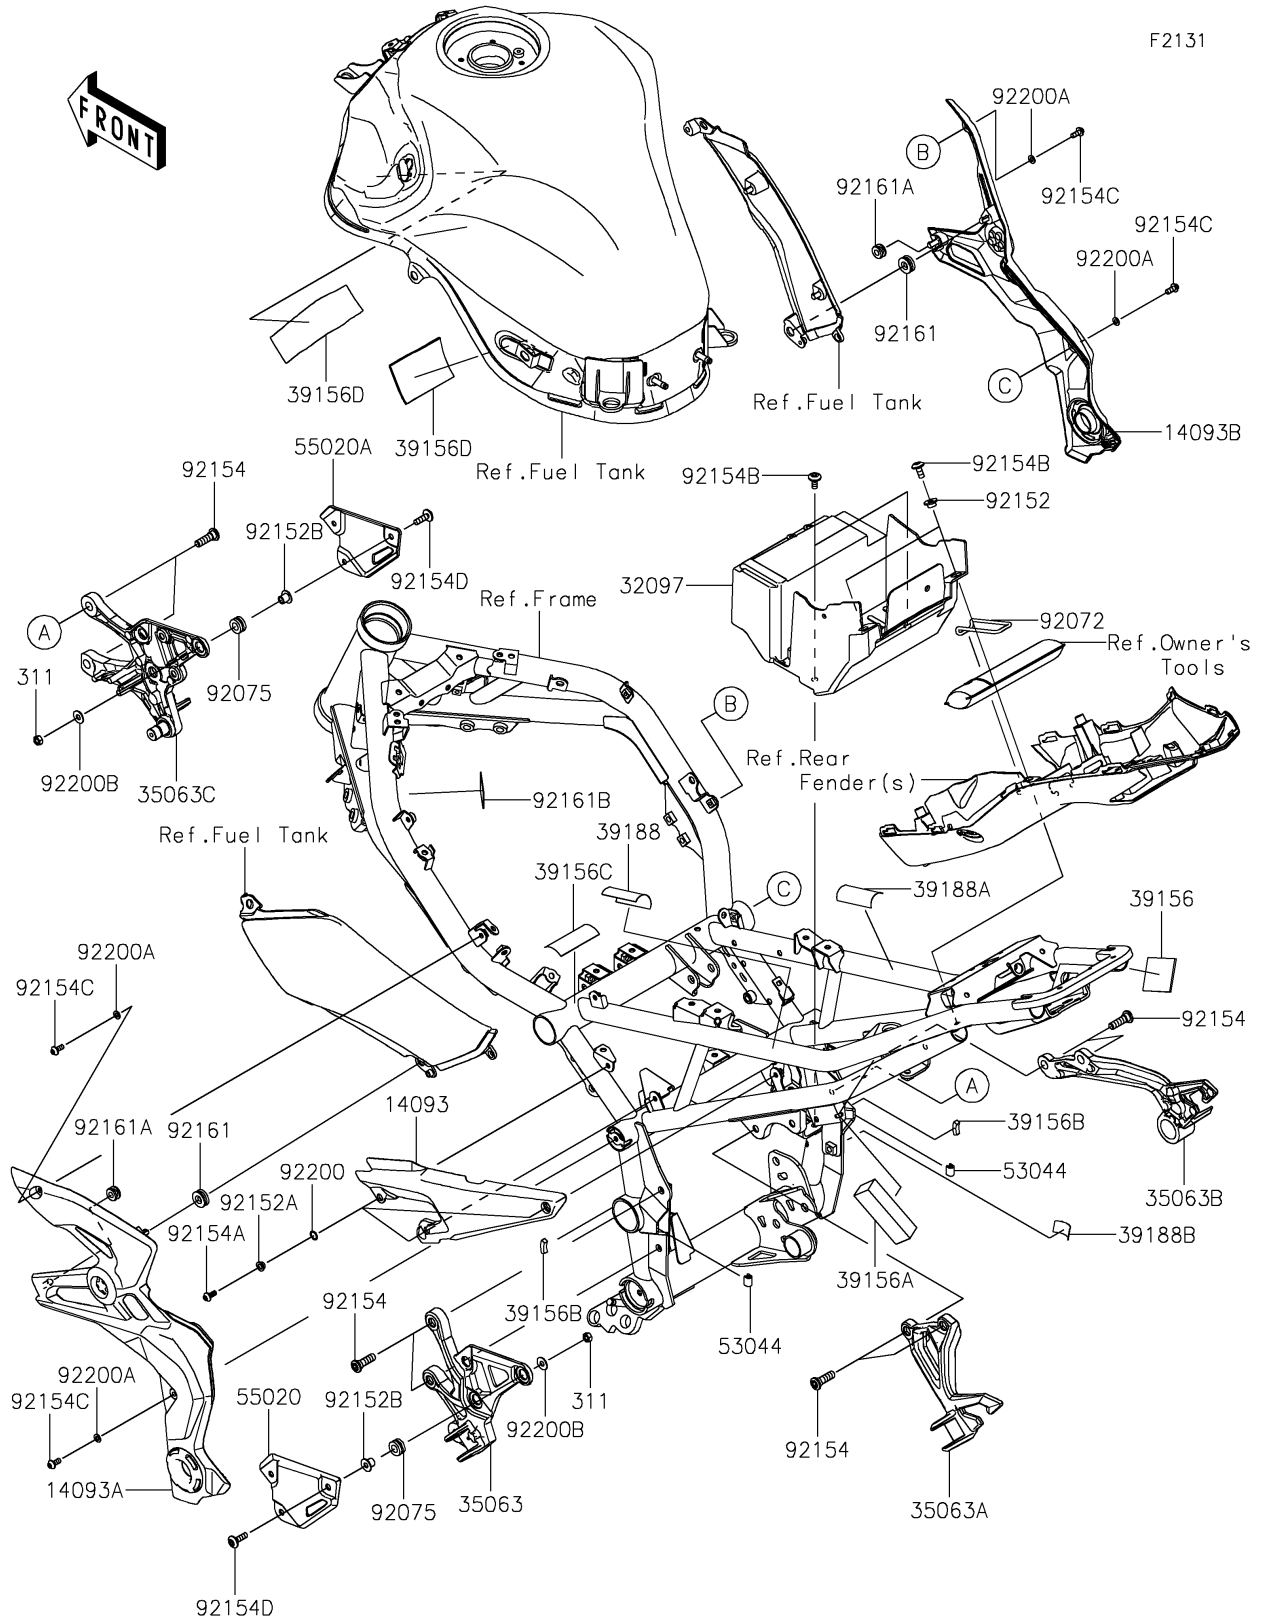

2022 Z900 PARTS DIAGRAM

Frame Fittings

F2131

2022 Z900 PARTS LIST

Frame Fittings

ITEM NAME	PART NUMBER	QUANTITY
COVER,HARNESS,LH (Ref # 14093)	14093-0511	1
COVER,PIVOT,LH,M.F.S.BLACK (Ref # 14093A)	14093-0926-739	1
COVER,PIVOT,RH,M.F.S.BLACK (Ref # 14093B)	14093-0927-739	1
CASE-BATTERY (Ref # 32097)	32097-0045	1
STAY,STEP,FR,LH,F.S.BLACK (Ref # 35063)	35063-1399-18R	1
STAY,STEP,RR,LH,F.S.BLACK (Ref # 35063A)	35063-1452-18R	1
STAY,STEP,RR,RH,F.S.BLACK (Ref # 35063B)	35063-1453-18R	1
STAY,STEP,FR,RH,F.S.BLACK (Ref # 35063C)	35063-1454-18R	1
PAD,40X60X2 (Ref # 39156)	39156-2177	1
PAD,25X80X20 (Ref # 39156A)	39156-2217	1
PAD,20X5X5 (Ref # 39156B)	39156-2509	2
PAD,70X30X1 (Ref # 39156C)	39156-2535	1
PAD,100X50X5 (Ref # 39156D)	39156-2543	2
TAPE,40X60 (Ref # 39188)	39188-0583	1
TAPE,60X30 (Ref # 39188A)	39188-0587	1
TAPE,15X30 (Ref # 39188B)	39188-0590	1
TRIM (Ref # 53044)	53044-0577	2
GUARD,HEEL,LH (Ref # 55020)	55020-1962	1
GUARD,HEEL,RH (Ref # 55020A)	55020-1963	1
BAND,TOOL CASE (Ref # 92072)	92072-0865	1
DAMPER (Ref # 92075)	92075-1409	6
COLLAR,6.5X10X6.4 (Ref # 92152)	92152-2287	2
COLLAR,5.7X8.5X4.5 (Ref # 92152A)	92152-2354	3
COLLAR (Ref # 92152B)	92152-2682	6
BOLT,SOCKET,8X28 (Ref # 92154)	92154-2334	8
BOLT,SOCKET,5X12,MEC (Ref # 92154A)	92154-2678	3
BOLT,SOCKET,6X14 (Ref # 92154B)	92154-4286	4
BOLT,SOCKET,5X12 (Ref # 92154C)	92154-4289	4
BOLT,SOCKET,6X20 (Ref # 92154D)	92154-4295	6

2022 Z900 PARTS LIST

Frame Fittings

ITEM NAME	PART NUMBER	QUANTITY
DAMPER (Ref # 92161)	92161-0588	2
DAMPER (Ref # 92161A)	92161-0864	2
DAMPER,25X40,T1.0 (Ref # 92161B)	92161-1432	1
WASHER,8.8X11.5X0.5 (Ref # 92200)	92200-1888	3
WASHER,5.2X10X1 (Ref # 92200A)	92200-2286	4
WASHER,6.5X16X1.0 (Ref # 92200B)	92200-2390	6
NUT-HEX,6MM (Ref # 311)	311AA0600	6