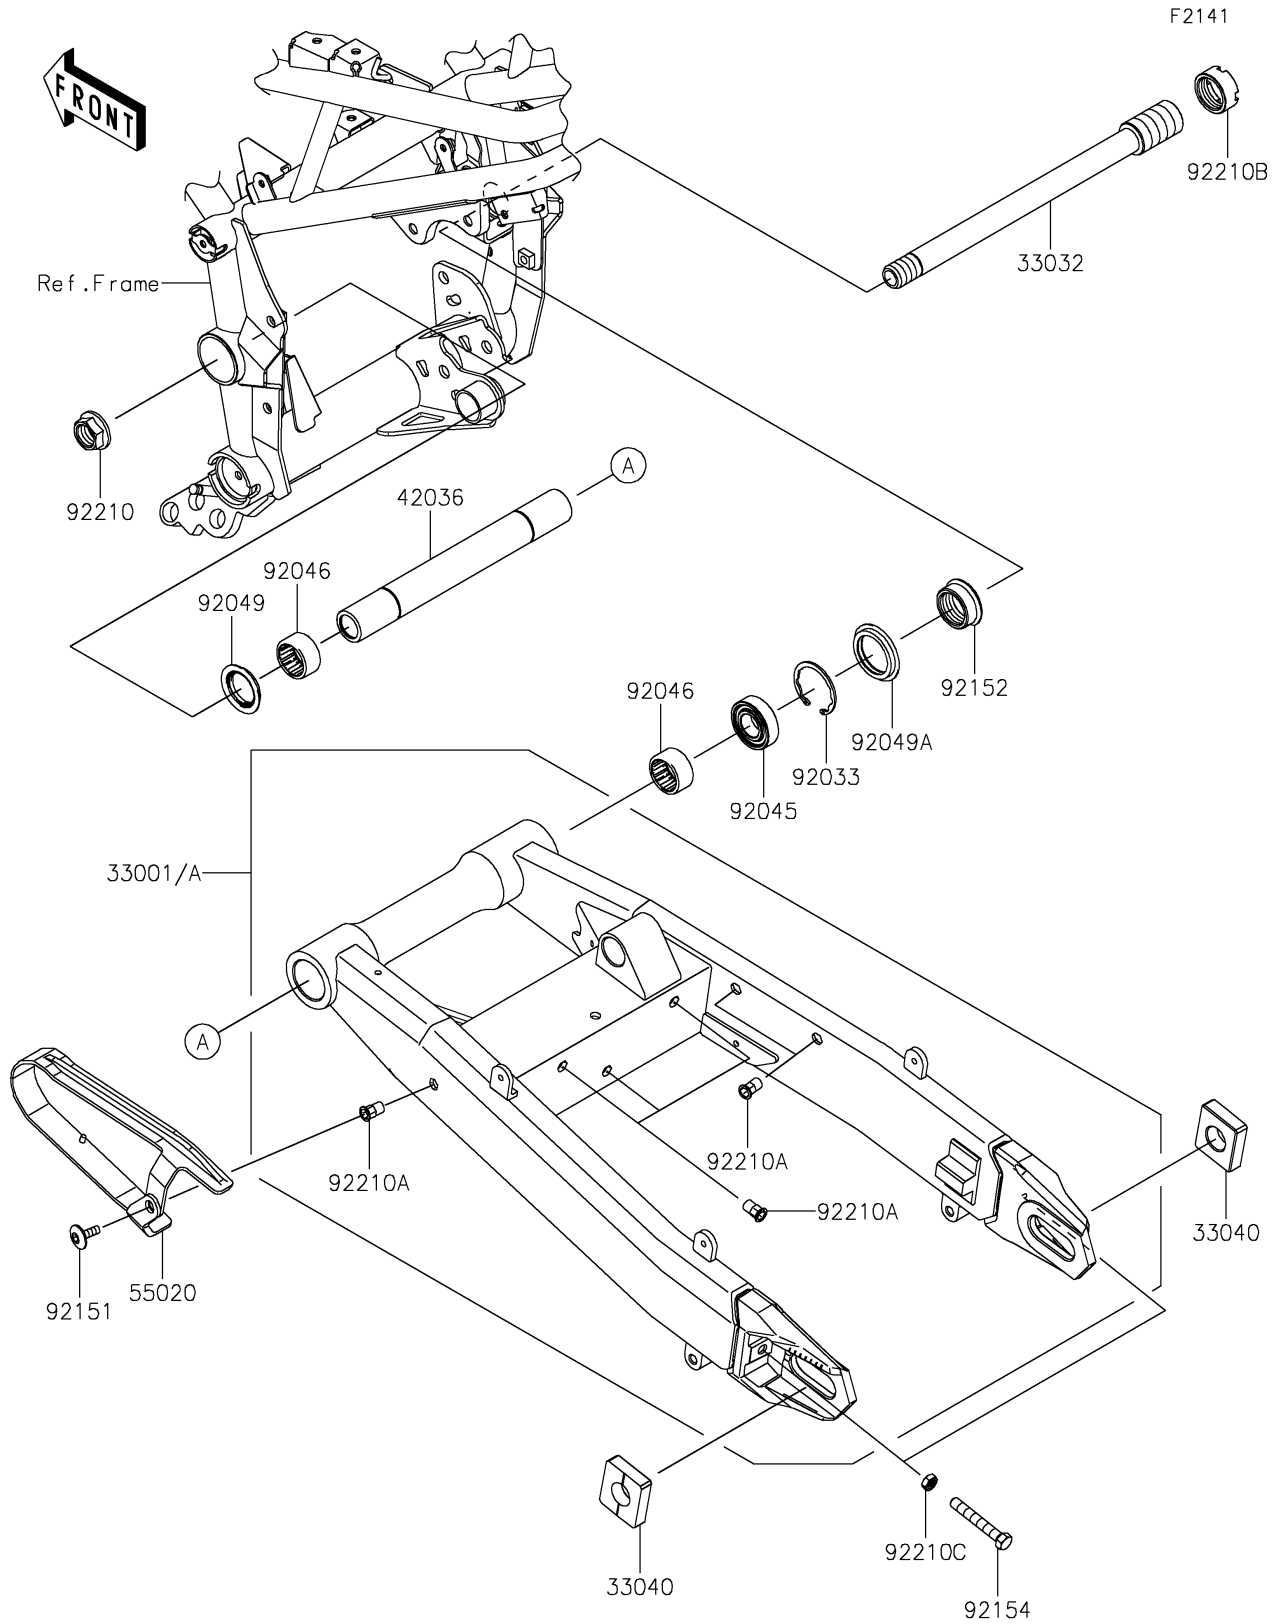

2022 Z900 PARTS DIAGRAM

Swingarm

2022 Z900 PARTS LIST

Swingarm

ITEM NAME	PART NUMBER	QUANTITY
ARM-COMP-SWING,BLACK (Ref # 33001)	33001-0732-10	1
ARM-COMP-SWING,F.S.BLACK (Ref # 33001A)	33001-0732-18R	1
SHAFT-SWING ARM,20X269 (Ref # 33032)	33032-0055	1
ADJUSTER-CHAIN (Ref # 33040)	33040-1109	2
SLEEVE (Ref # 42036)	42036-0842	1
GUARD,CHAIN (Ref # 55020)	55020-1961	1
RING-SNAP,42MM (Ref # 92033)	92033-1041	1
BEARING-BALL,6004UL11 (Ref # 92045)	92045-0017	1
BEARING-NEEDLE,7E-HVS 28X34X17 (Ref # 92046)	92046-0008	2
SEAL-OIL (Ref # 92049)	92049-0132	1
SEAL-OIL,MHA 35 42 5.7F (Ref # 92049A)	92049-1380	1
BOLT,SOCKET,6X18 (Ref # 92151)	92151-1149	1
COLLAR,28X35X15 (Ref # 92152)	92152-2781	1
BOLT,8X55 (Ref # 92154)	92154-4304	2
NUT,FLANGED,20MM (Ref # 92210)	92210-0320	1
NUT,POP,6MM,L=16.5 (Ref # 92210A)	92210-0324	6
NUT,28MM (Ref # 92210B)	92210-1575	1
NUT,8MM (Ref # 92210C)	92210-1869	2