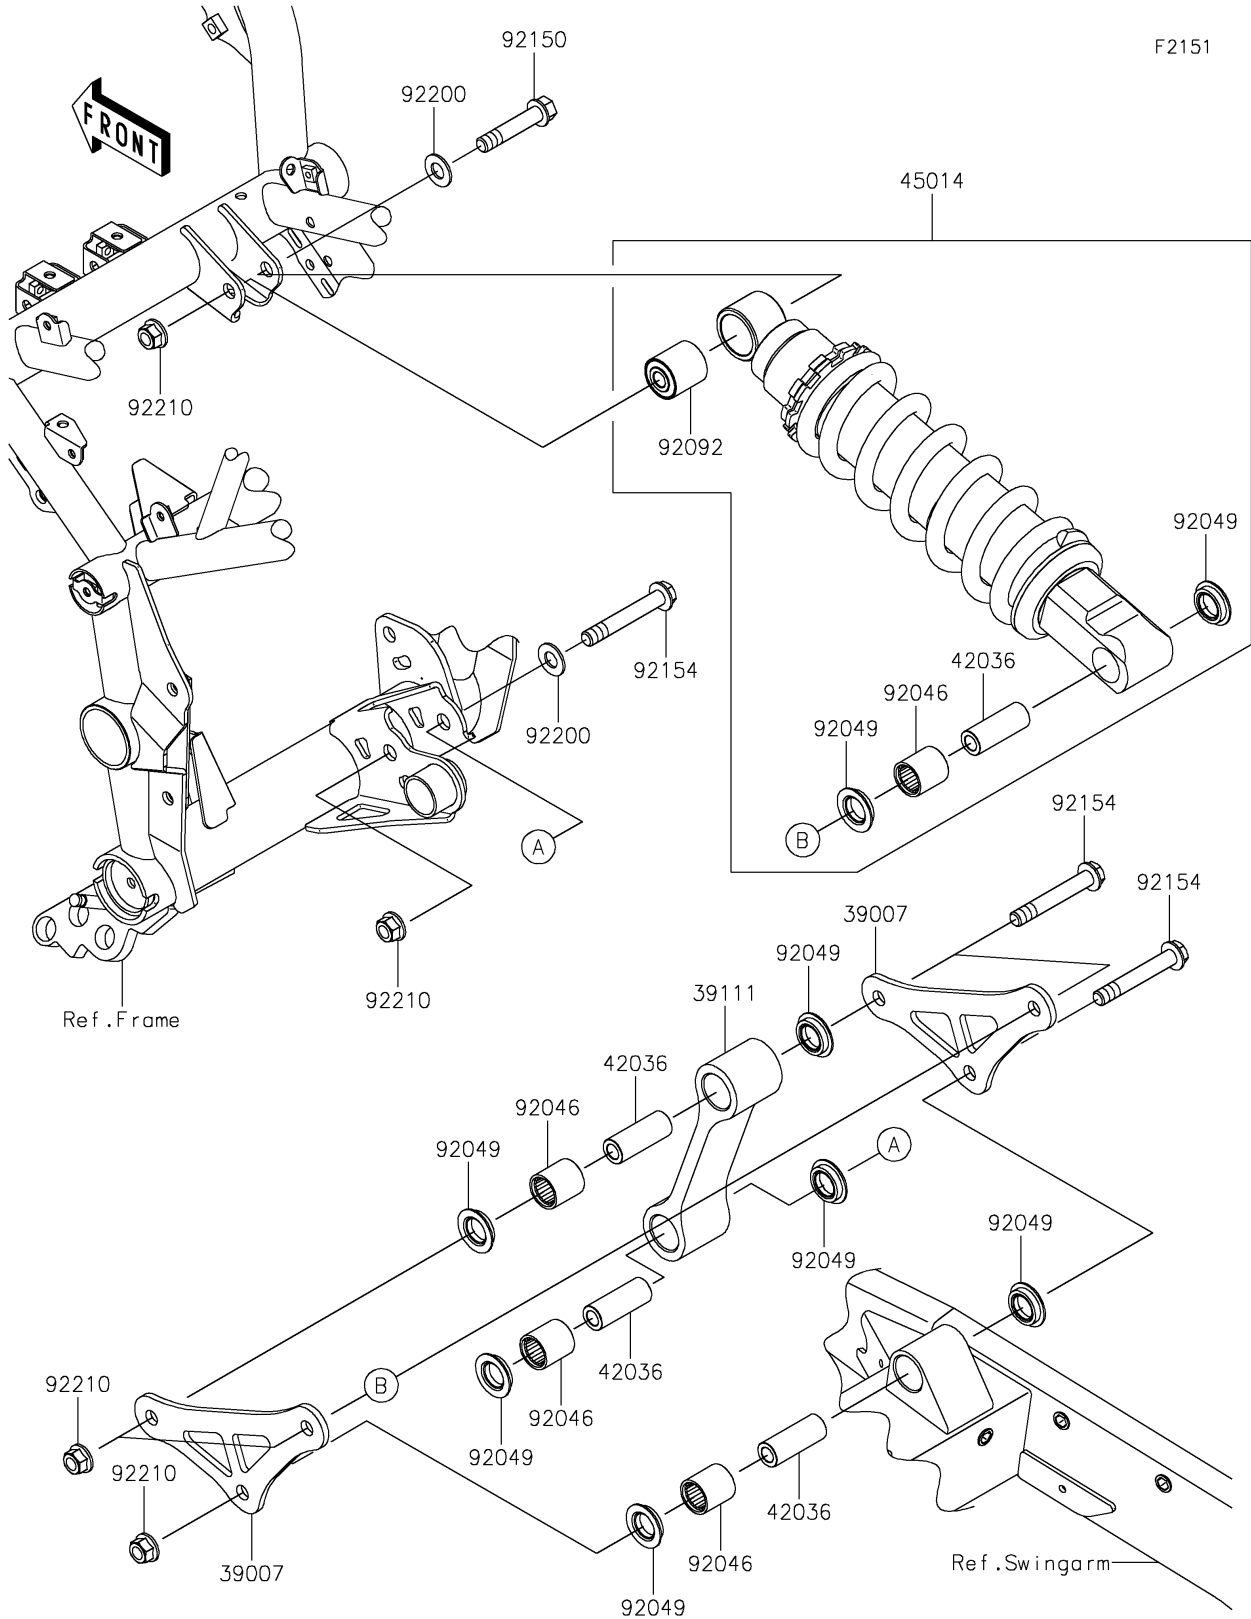

2022 Z900 PARTS DIAGRAM

Suspension/Shock Absorber

2022 Z900 PARTS LIST

Suspension/Shock Absorber

ITEM NAME	PART NUMBER	QUANTITY
ARM-SUSP (Ref # 39007)	39007-0403	2
ROD-TIE (Ref # 39111)	39111-0370	1
SLEEVE,10.1X17X44.5 (Ref # 42036)	42036-1342	4
SHOCKABSORBER (Ref # 45014)	45014-0646	1
BEARING-NEEDLE,SFYZM172425 (Ref # 92046)	92046-1273	4
SEAL-OIL,MHA17245.7F (Ref # 92049)	92049-1223	8
BUSHING-RUBBER (Ref # 92092)	92092-1058	1
BOLT,FLANGED,10X50 (Ref # 92150)	92150-1125	1
BOLT,FLANGED,10X66 (Ref # 92154)	92154-2204	4
WASHER,11X22X1.6 (Ref # 92200)	92200-1836	2
NUT,LOCK,FLANGED,10MM (Ref # 92210)	92210-1139	5