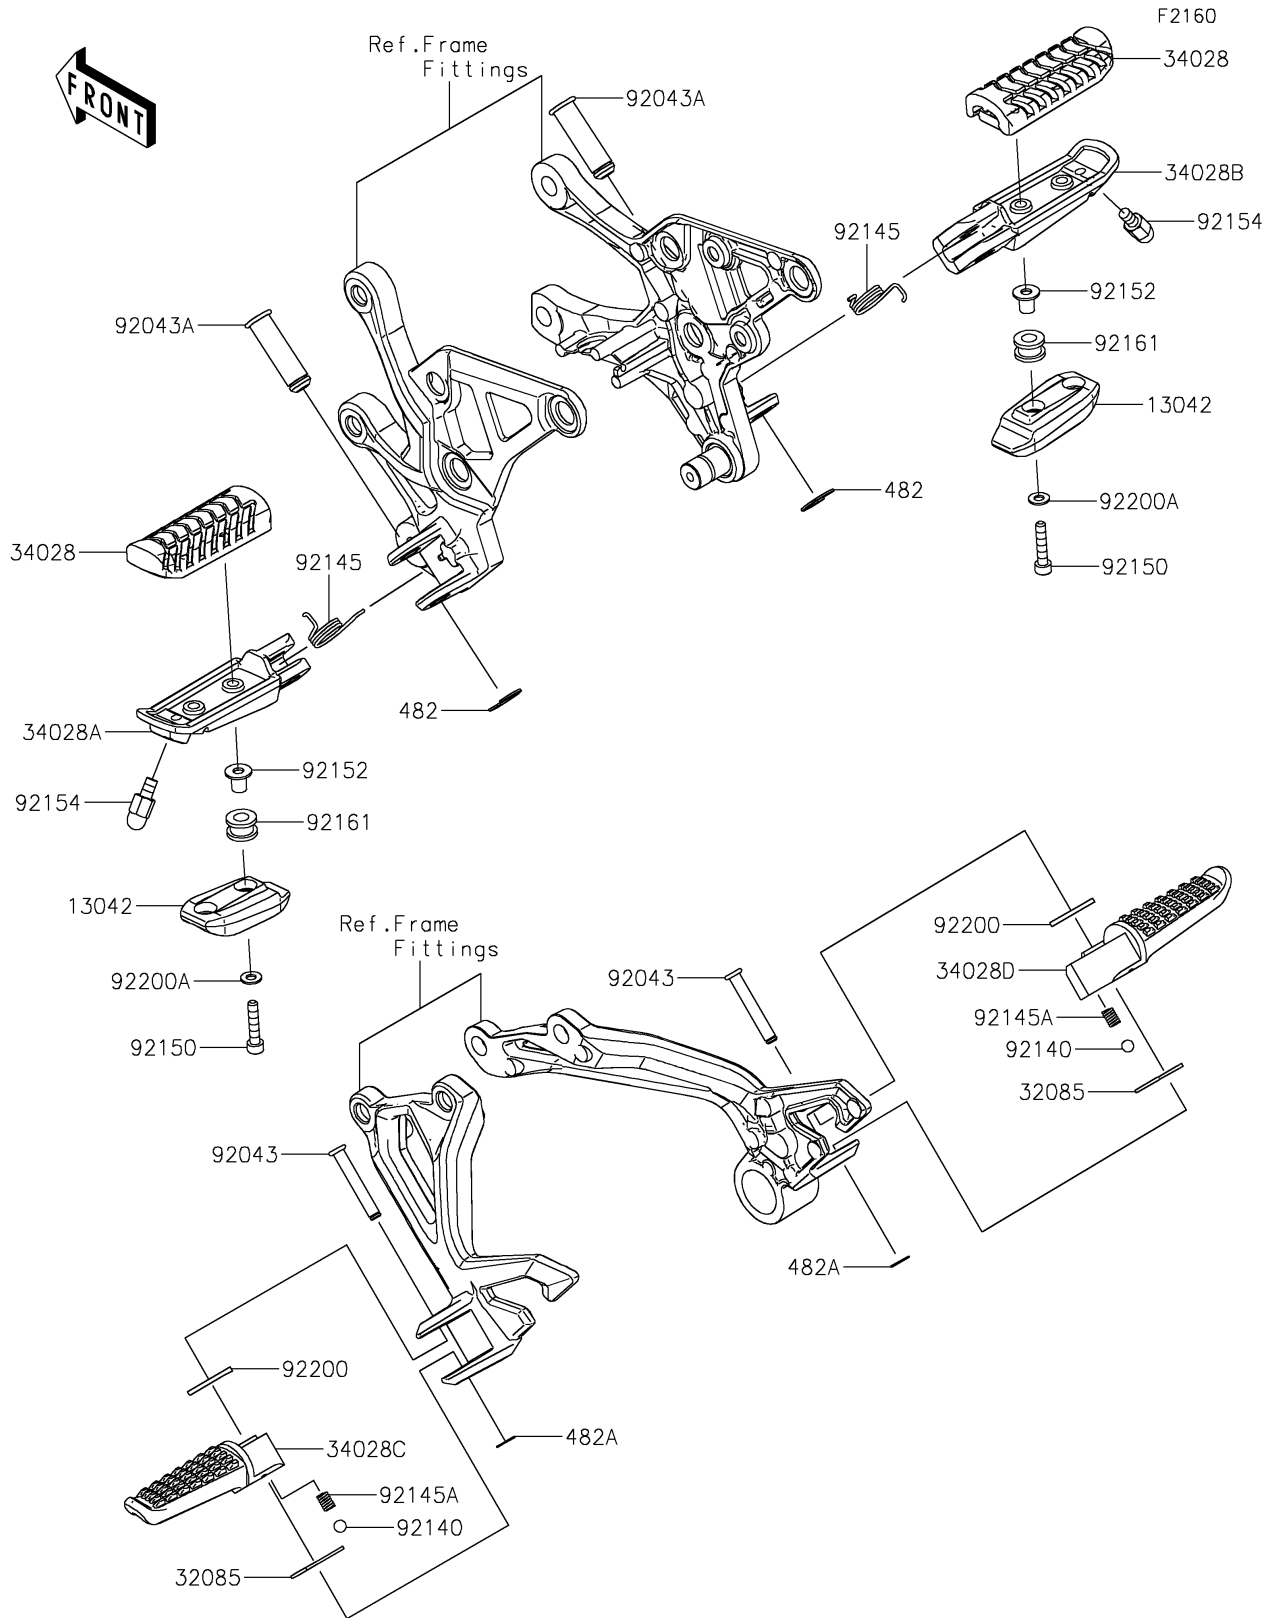

2022 Z900 PARTS DIAGRAM

Footrests

2022 Z900 PARTS LIST

Footrests

ITEM NAME	PART NUMBER	QUANTITY
WEIGHT (Ref # 13042)	13042-0790	2
STOPPER (Ref # 32085)	32085-0801	2
STEP,RUBBER (Ref # 34028)	34028-0349	2
STEP,FR,LH (Ref # 34028A)	34028-0350	1
STEP,FR,RH (Ref # 34028B)	34028-0351	1
STEP,RR,LH (Ref # 34028C)	34028-0366	1
STEP,RR,RH (Ref # 34028D)	34028-0367	1
PIN,6X40 (Ref # 92043)	92043-0200	2
PIN,12X42.5 (Ref # 92043A)	92043-1746	2
BALL,6.35MM (Ref # 92140)	92140-0008	2
SPRING,STEP RETURN (Ref # 92145)	92145-0723	2
SPRING (Ref # 92145A)	92145-1319	2
BOLT,SOCKET,5X25 (Ref # 92150)	92150-1684	4
COLLAR (Ref # 92152)	92152-2596	4
BOLT,BANK SENSOR (Ref # 92154)	92154-0838	2
DAMPER,8X16X8 (Ref # 92161)	92161-2082	4
WASHER,16X26X2.3 (Ref # 92200)	92200-0043	2
WASHER,5.3X11X1 (Ref # 92200A)	92200-2479	4
CIRCLIP-TYPE-E,10MM (Ref # 482)	482EA0100	2
CIRCLIP-TYPE-E (Ref # 482A)	482EA5000	2