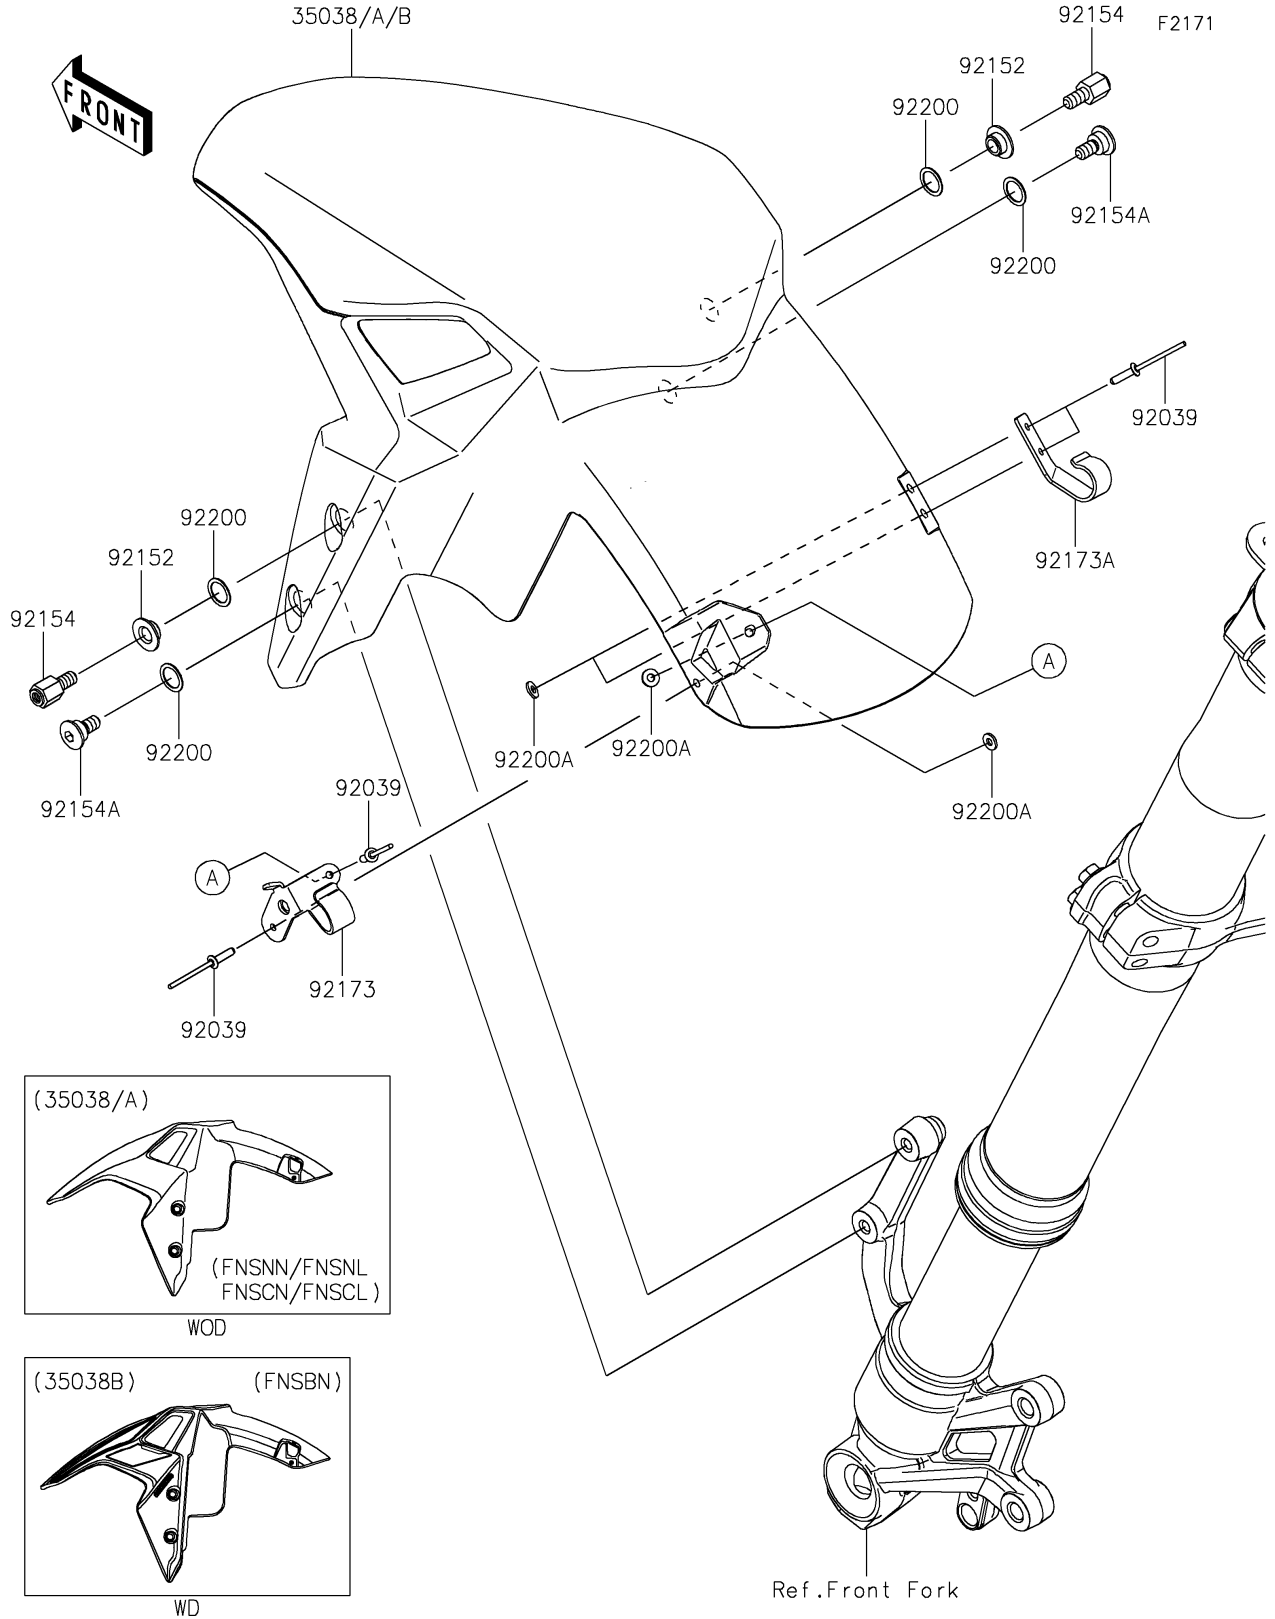

# 2022 Z900 PARTS DIAGRAM

## Front Fender(s)

## 2022 Z900 PARTS LIST

### Front Fender(s)

ITEM NAME	PART NUMBER	QUANTITY
FENDER-FRONT,M.S.BLACK (Ref # 35038)	35038-0023-660	1
FENDER-FRONT,F.RED (Ref # 35038A)	35038-0023-B1	1
FENDER-FRONT,P.R.WHITE (Ref # 35038B)	35038-5250-68N	1
RIVET,3.2X9.5 (Ref # 92039)	92039-0752	4
COLLAR,6.5X10X5.3 (Ref # 92152)	92152-1863	2
BOLT,6MM (Ref # 92154)	92154-0746	2
BOLT,SOCKET,6X15 (Ref # 92154A)	92154-2660	2
CLAMP,LH (Ref # 92173)	92173-1600	1
CLAMP,RH (Ref # 92173A)	92173-1601	1
WASHER,10.4X14X0.5 (Ref # 92200)	92200-1880	4
WASHER,3.5X8X1 (Ref # 92200A)	92200-2480	4