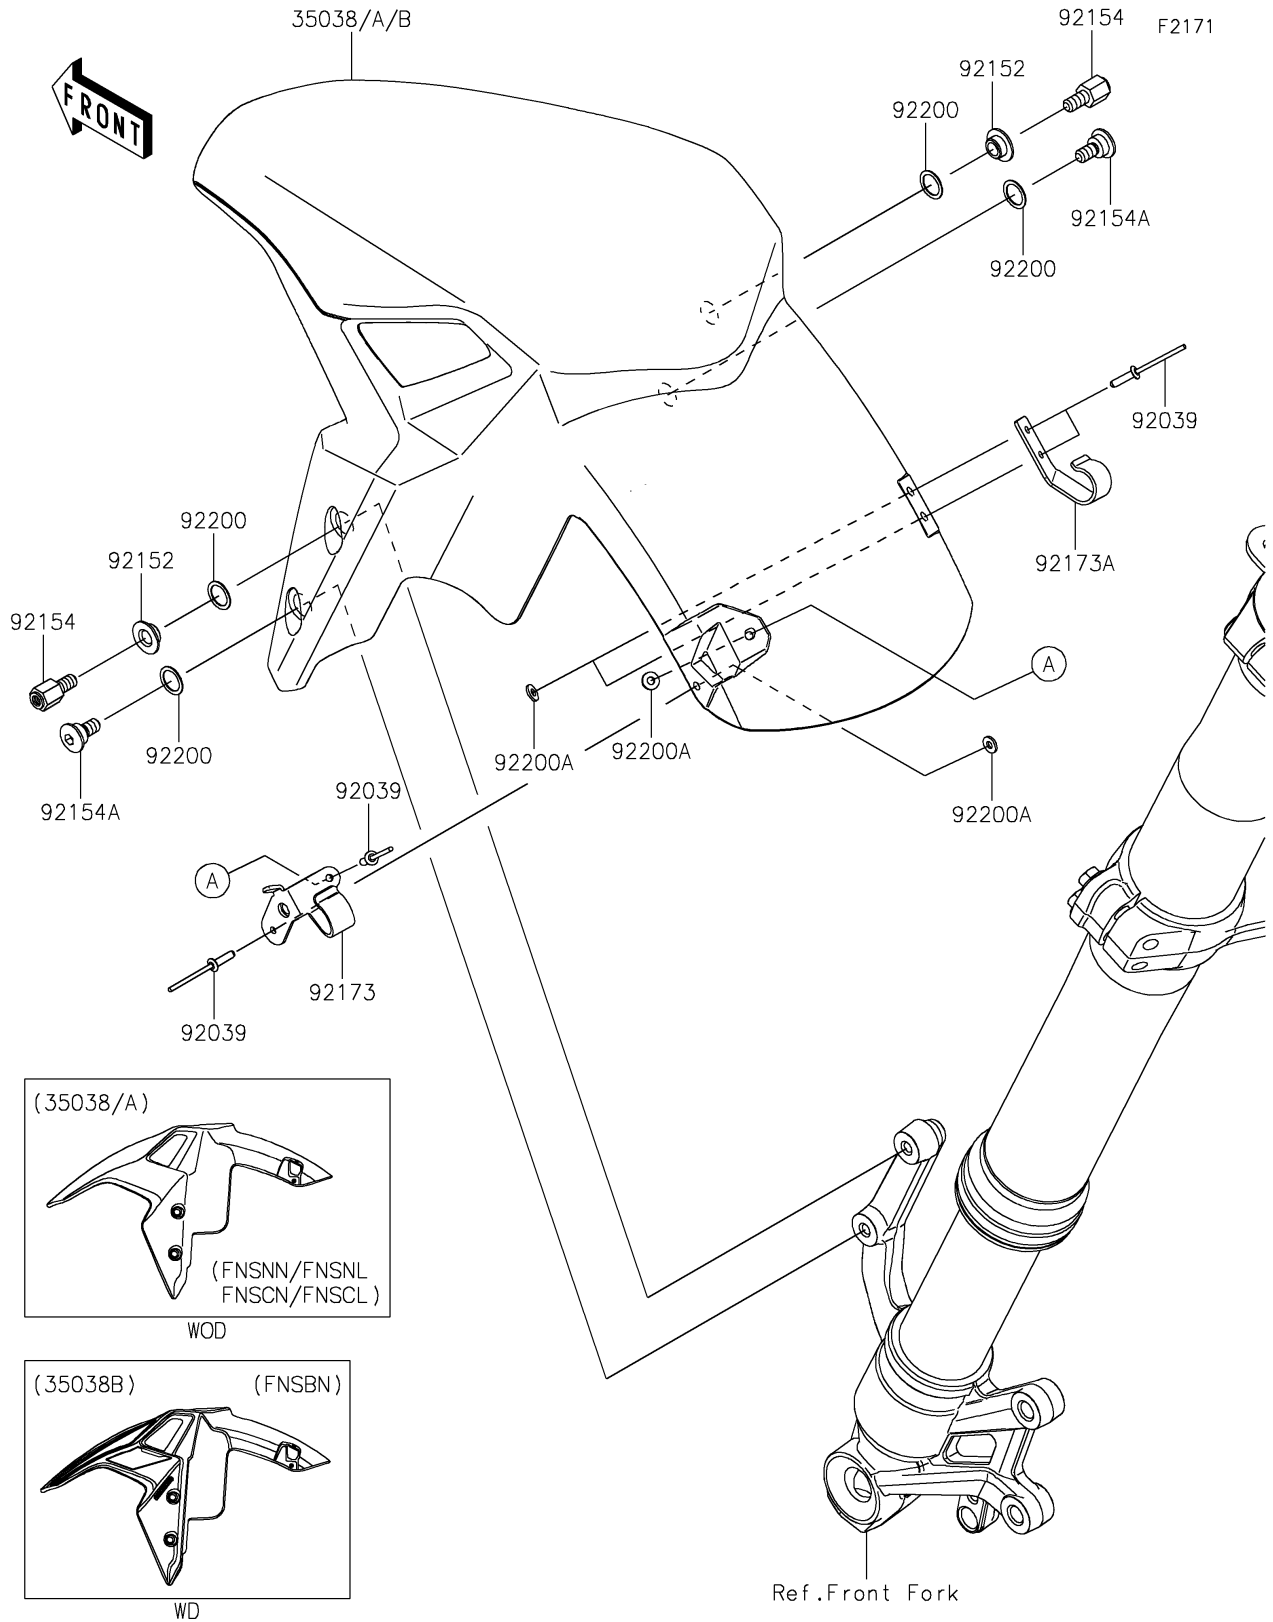

# 2022 Z900 PARTS DIAGRAM

## Front Fender(s)

## 2022 Z900 PARTS LIST

### Front Fender(s)

ITEM NAME	PART NUMBER	QUANTITY
FENDER-FRONT,M.S.BLACK (Ref # 35038)	35038-0023-660	1
FENDER-FRONT,F.RED (Ref # 35038A)	35038-0023-B1	1
FENDER-FRONT,P.R.WHITE (Ref # 35038B)	35038-5250-68N	1
RIVET,3.2X9.5 (Ref # 92039)	92039-0752	4
COLLAR,6.5X10X5.3 (Ref # 92152)	92152-1863	2
BOLT,6MM (Ref # 92154)	92154-0746	2
BOLT,SOCKET,6X15 (Ref # 92154A)	92154-2660	2
CLAMP,LH (Ref # 92173)	92173-1600	1
CLAMP,RH (Ref # 92173A)	92173-1601	1
WASHER,10.4X14X0.5 (Ref # 92200)	92200-1880	4
WASHER,3.5X8X1 (Ref # 92200A)	92200-2480	4