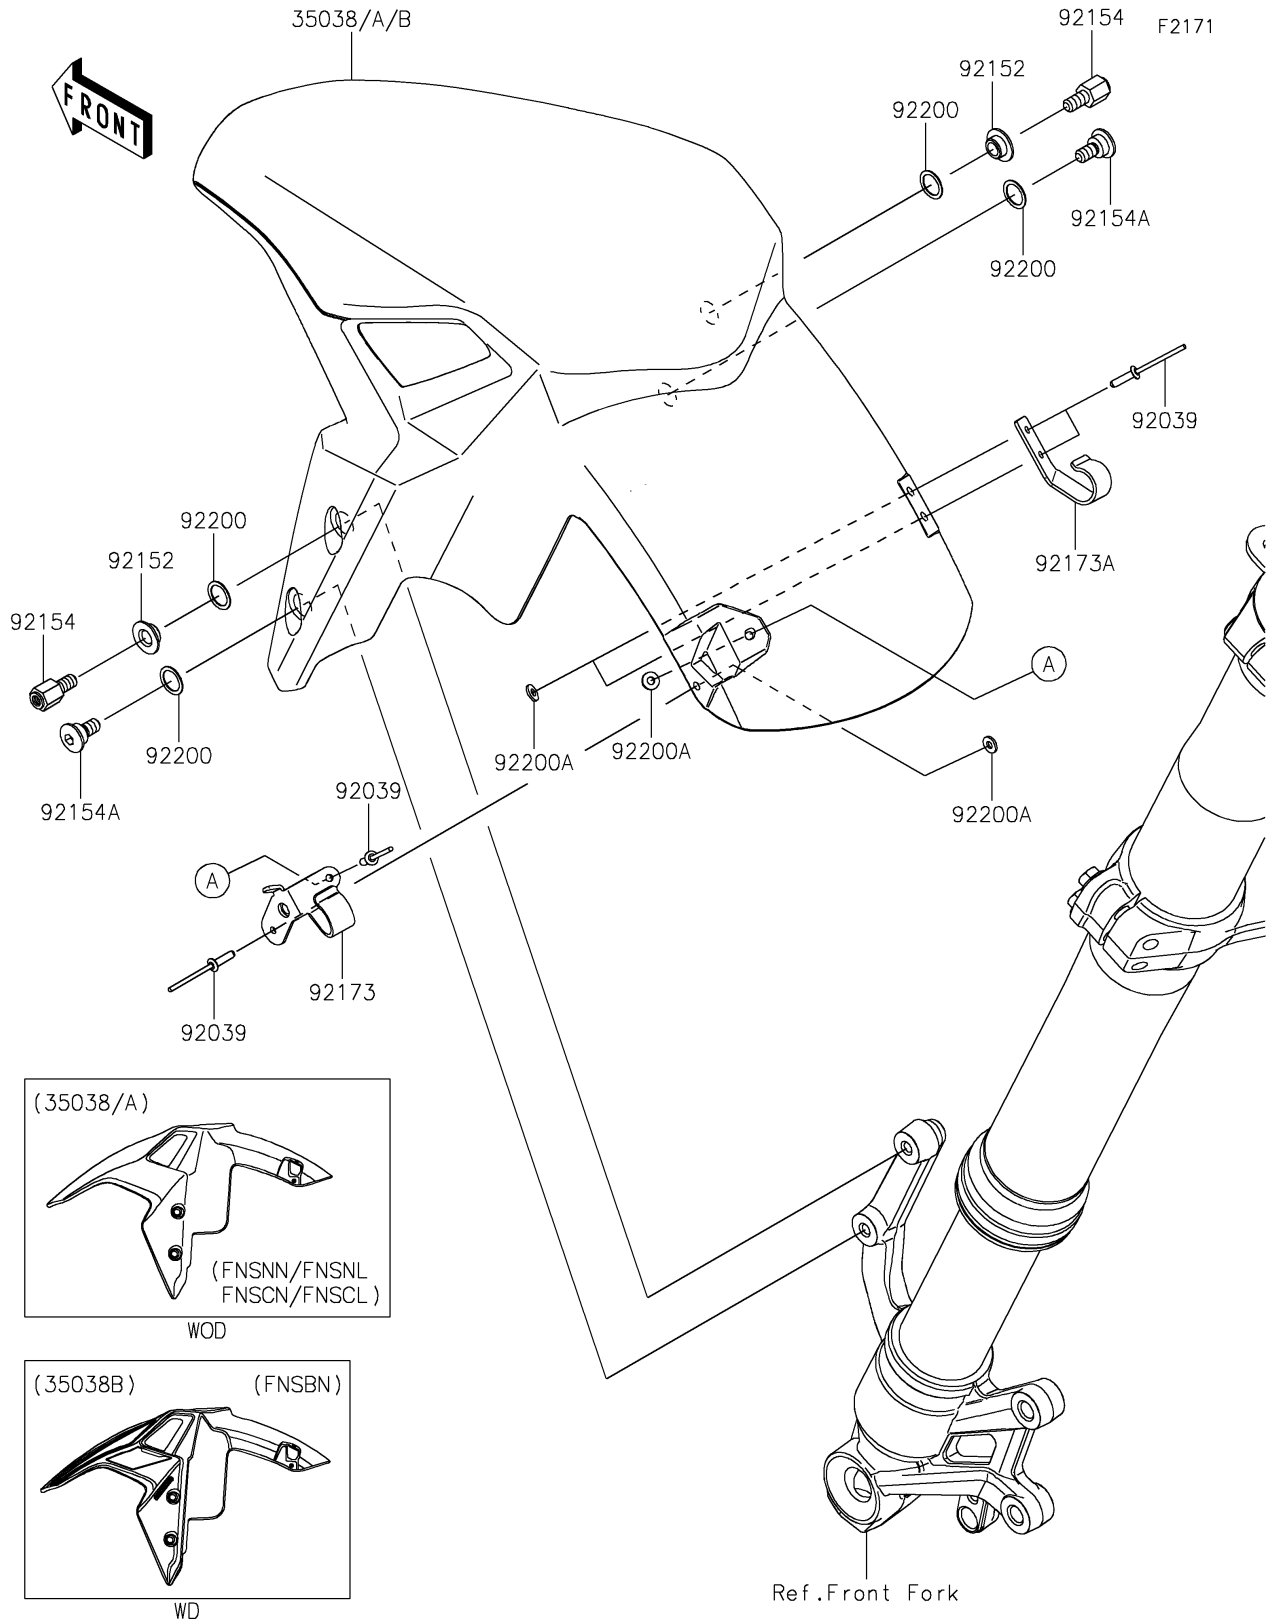

2022 Z900 PARTS DIAGRAM

Front Fender(s)

2022 Z900 PARTS LIST

Front Fender(s)

ITEM NAME	PART NUMBER	QUANTITY
FENDER-FRONT,M.S.BLACK (Ref # 35038)	35038-0023-660	1
FENDER-FRONT,F.RED (Ref # 35038A)	35038-0023-B1	1
FENDER-FRONT,P.R.WHITE (Ref # 35038B)	35038-5250-68N	1
RIVET,3.2X9.5 (Ref # 92039)	92039-0752	4
COLLAR,6.5X10X5.3 (Ref # 92152)	92152-1863	2
BOLT,6MM (Ref # 92154)	92154-0746	2
BOLT,SOCKET,6X15 (Ref # 92154A)	92154-2660	2
CLAMP,LH (Ref # 92173)	92173-1600	1
CLAMP,RH (Ref # 92173A)	92173-1601	1
WASHER,10.4X14X0.5 (Ref # 92200)	92200-1880	4
WASHER,3.5X8X1 (Ref # 92200A)	92200-2480	4