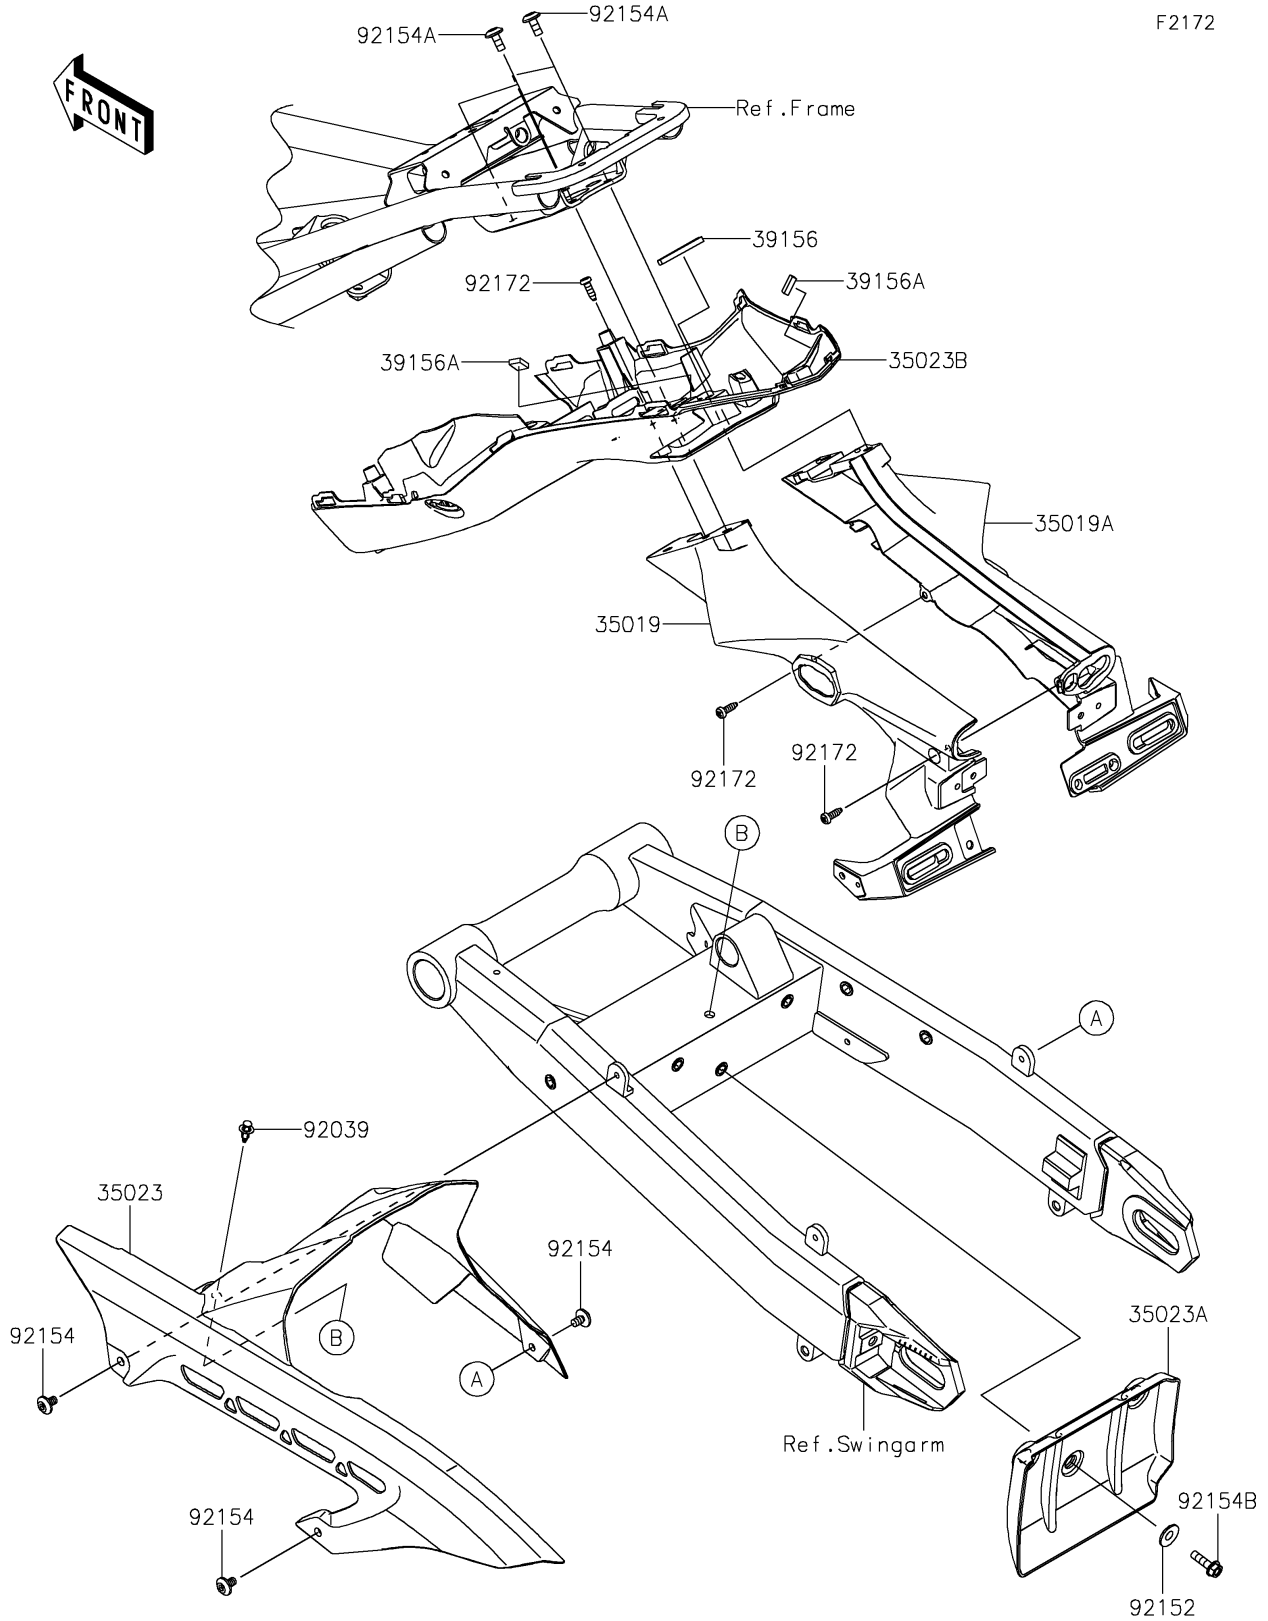

2022 Z900 PARTS DIAGRAM

Rear Fender(s)

2022 Z900 PARTS LIST

Rear Fender(s)

| ITEM NAME | PART NUMBER | QUANTITY |
|--------------------------------------|-------------|----------|
| FLAP,RR,LH (Ref # 35019) | 35019-0677 | 1 |
| FLAP,RR,RH (Ref # 35019A) | 35019-0678 | 1 |
| FENDER-REAR,INNER (Ref # 35023) | 35023-0421 | 1 |
| FENDER-REAR,INNER,LWR (Ref # 35023A) | 35023-0432 | 1 |
| FENDER-REAR (Ref # 35023B) | 35023-0474 | 1 |
| PAD,4X44X5 (Ref # 39156) | 39156-2179 | 1 |
| PAD,10X15X4 (Ref # 39156A) | 39156-2180 | 2 |
| RIVET (Ref # 92039) | 92039-0086 | 1 |
| COLLAR,6.8X20X4.6 (Ref # 92152) | 92152-2432 | 3 |
| BOLT,SOCKET,6X10 (Ref # 92154) | 92154-2667 | 3 |
| BOLT,SOCKET,6X14 (Ref # 92154A) | 92154-4285 | 4 |
| BOLT,FLANGED,6X22 (Ref # 92154B) | 92154-4287 | 3 |
| SCREW,TAPPING,5X16 (Ref # 92172) | 92172-1425 | 3 |