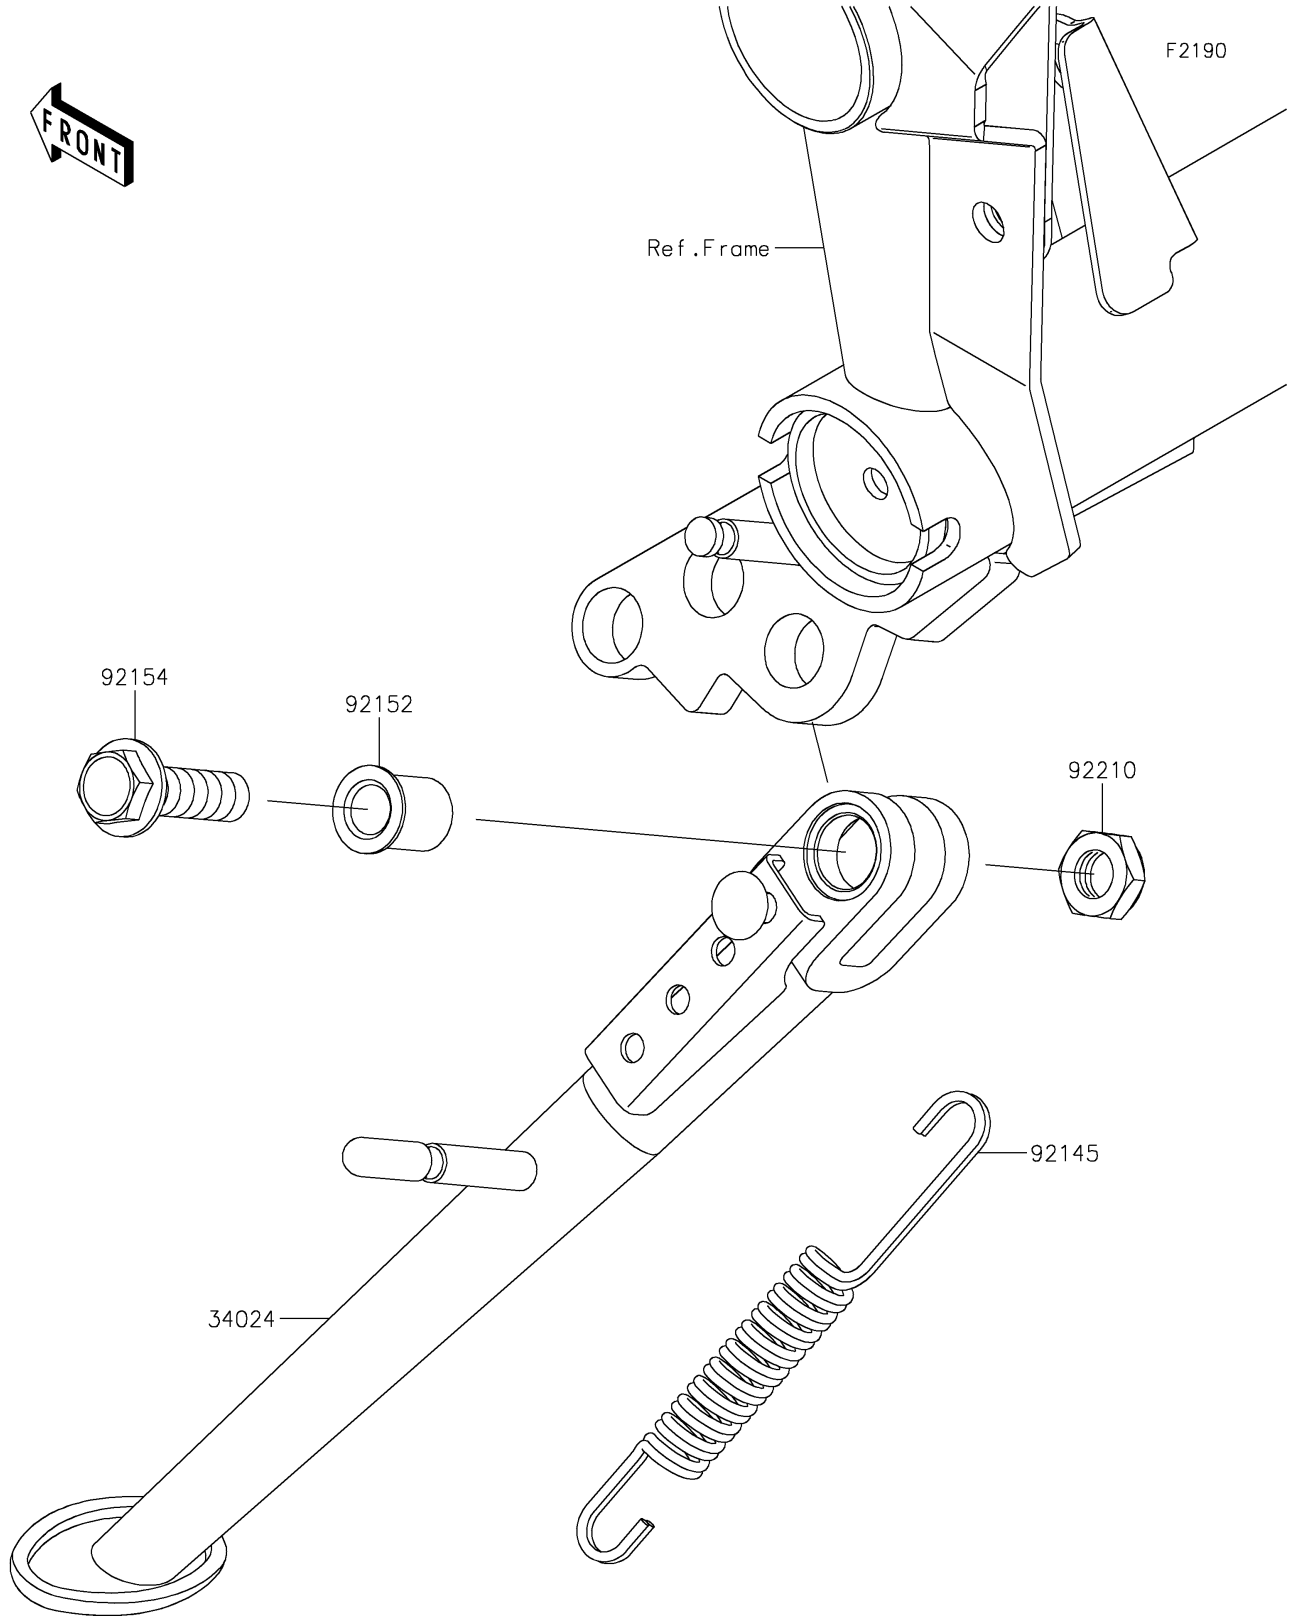

2022 Z900 PARTS DIAGRAM

Stand(s)

2022 Z900 PARTS LIST

Stand(s)

ITEM NAME	PART NUMBER	QUANTITY
STAND-SIDE,F.S.BLACK (Ref # 34024)	34024-0141-18R	1
SPRING,SIDE STAND (Ref # 92145)	92145-0562	1
COLLAR,10.2X15X18.6 (Ref # 92152)	92152-2248	1
BOLT,FLANGED,10X35 (Ref # 92154)	92154-4302	1
NUT,LOCK,10MM (Ref # 92210)	92210-0784	1