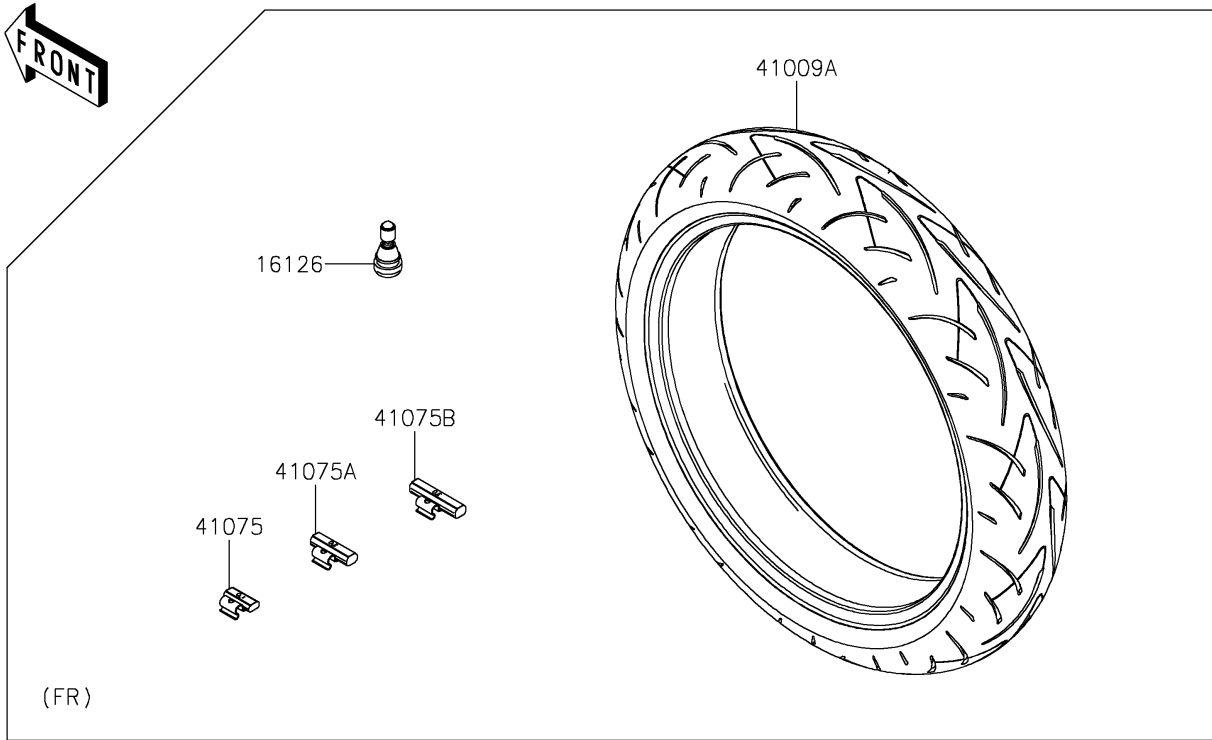

# 2022 Z900 PARTS DIAGRAM

Tires

F2210

## 2022 Z900 PARTS LIST

### Tires

ITEM NAME	PART NUMBER	QUANTITY
VALVE,TIRE (Ref # 16126)	16126-1140	2
TIRE,RR,180/55ZR17(73W) (Ref # 41009)	41009-0829	1
TIRE,FR,120/70ZR17(58W) (Ref # 41009A)	41009-0859	1
BALANCER-WHEEL,10G,SILVER (Ref # 41075)	41075-0007	AR
BALANCER-WHEEL,20G,SILVER (Ref # 41075A)	41075-0008	AR
BALANCER-WHEEL,30G,SILVER (Ref # 41075B)	41075-0009	AR