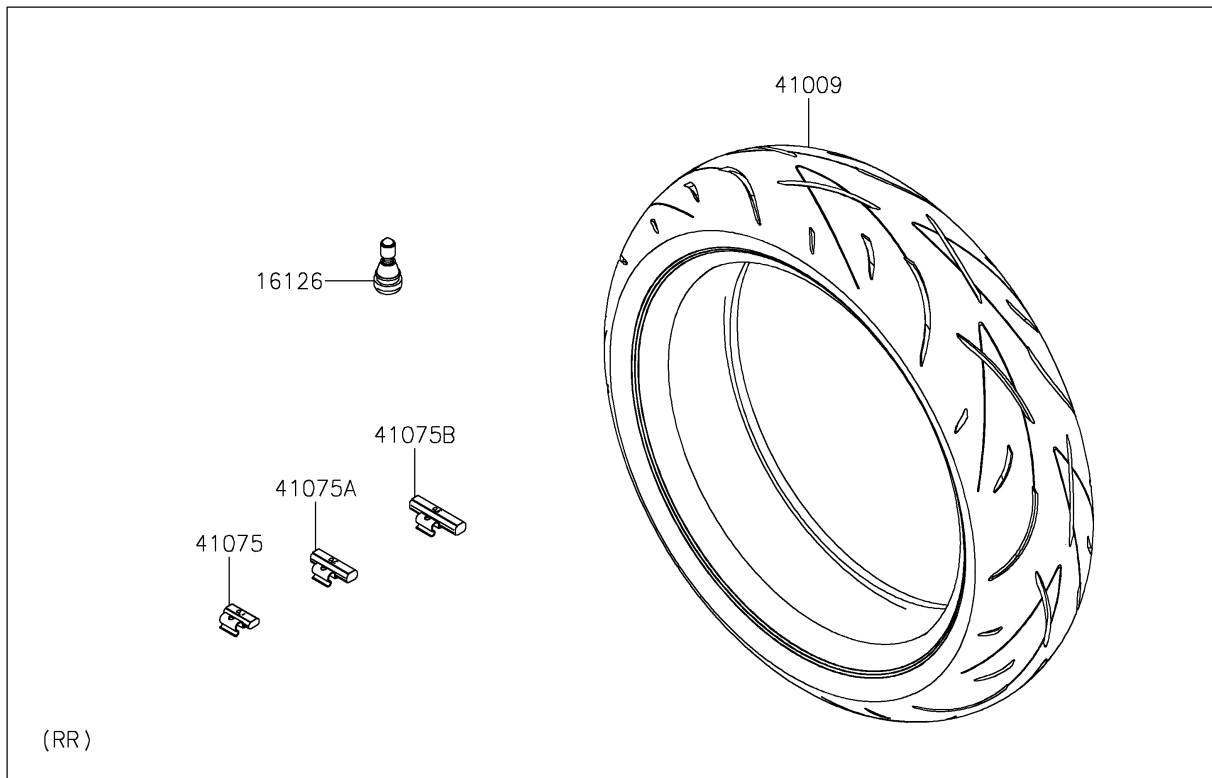

# 2022 Z900 PARTS DIAGRAM

Tires

F2210

## 2022 Z900 PARTS LIST

### Tires

ITEM NAME	PART NUMBER	QUANTITY
VALVE,TIRE (Ref # 16126)	16126-1140	2
TIRE,RR,180/55ZR17(73W) (Ref # 41009)	41009-0829	1
TIRE,FR,120/70ZR17(58W) (Ref # 41009A)	41009-0859	1
BALANCER-WHEEL,10G,SILVER (Ref # 41075)	41075-0007	AR
BALANCER-WHEEL,20G,SILVER (Ref # 41075A)	41075-0008	AR
BALANCER-WHEEL,30G,SILVER (Ref # 41075B)	41075-0009	AR