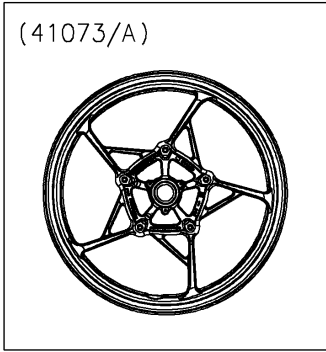

2022 Z900 PARTS DIAGRAM

Front Wheel

F2230

(41073/A)

WOD

2022 Z900 PARTS LIST

Front Wheel

ITEM NAME	PART NUMBER	QUANTITY
AXLE,FR,20X199 (Ref # 41068)	41068-0618	1
WHEEL-ASSY,FR,F.RED (Ref # 41073)	41073-0713-153	1
WHEEL-ASSY,FR,G.BLACK (Ref # 41073A)	41073-0713-QT	1
BEARING-BALL,20X42X12 (Ref # 92045)	92045-0820	2
SEAL-OIL,BJN30427 (Ref # 92049)	92049-0130	2
COLLAR,20.2X27.2X115 (Ref # 92152)	92152-2227	1
COLLAR,20X30X10.5 (Ref # 92152A)	92152-2249	2