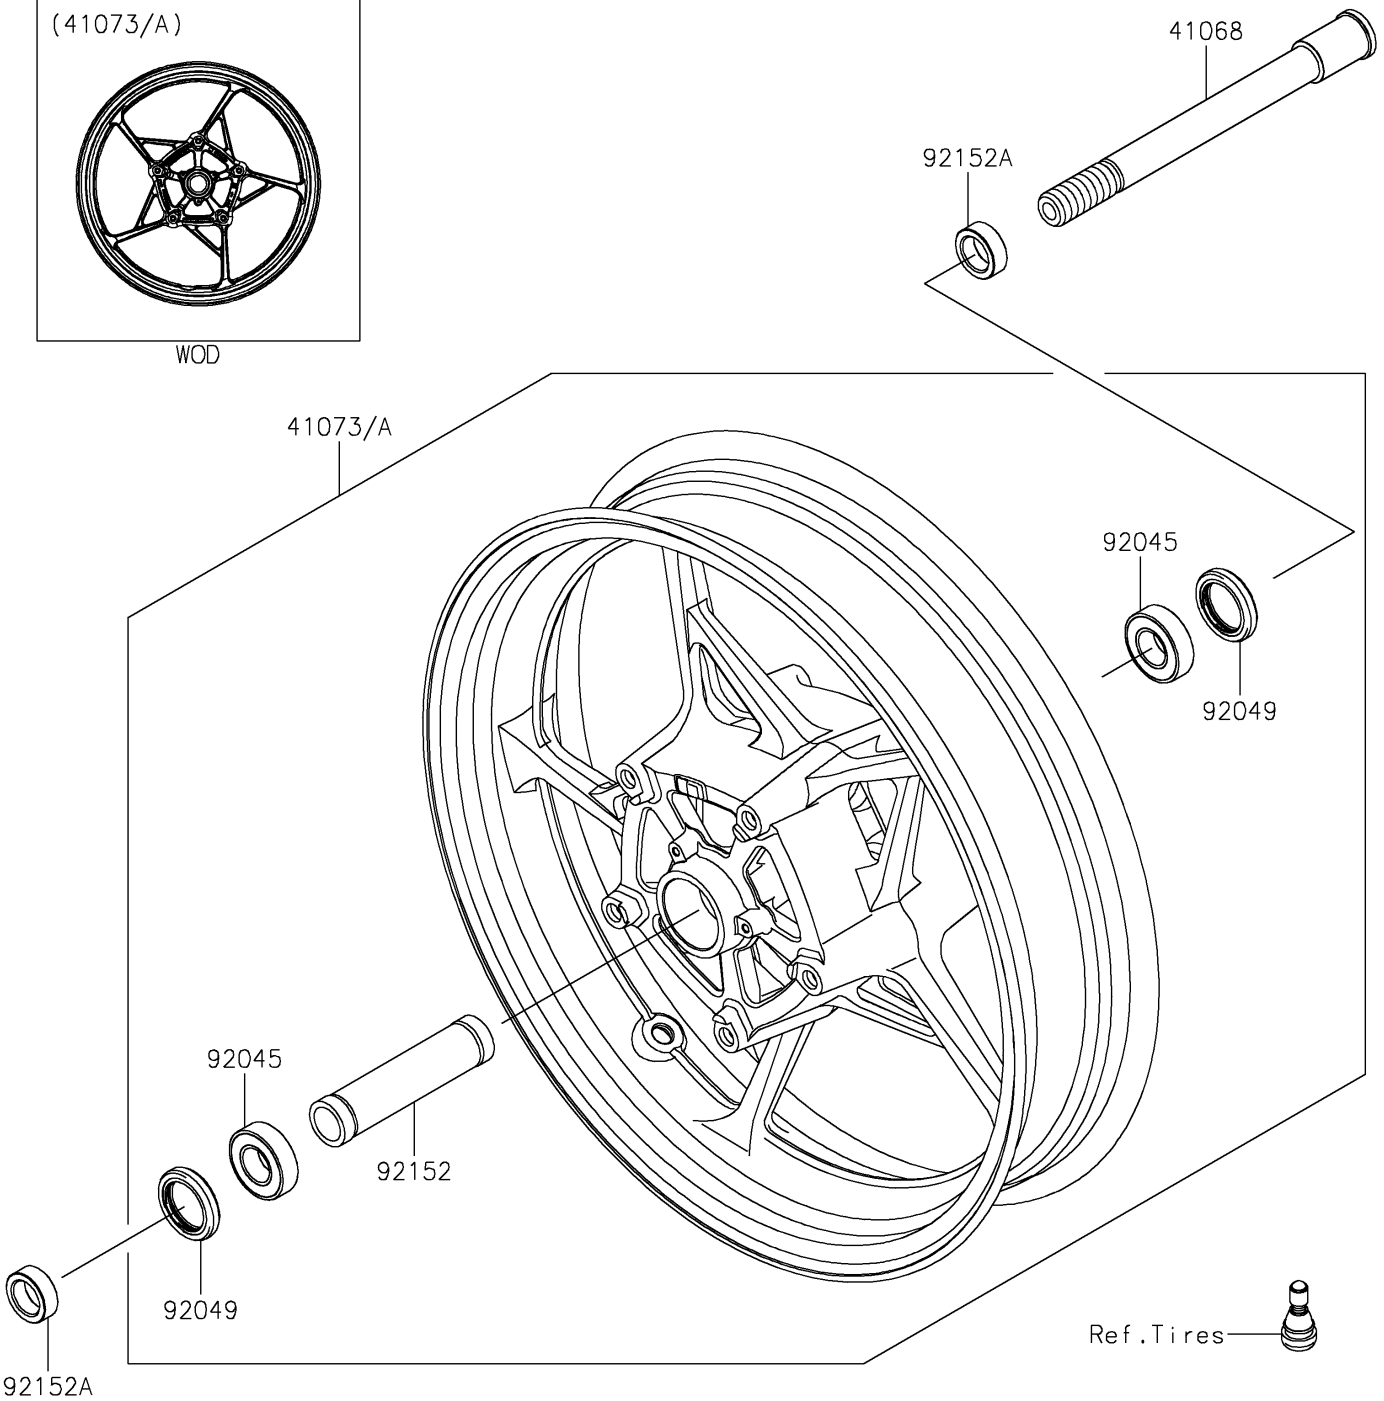

2022 Z900 PARTS DIAGRAM

Front Wheel

F2230

(41073/A)

WOD

2022 Z900 PARTS LIST

Front Wheel

ITEM NAME	PART NUMBER	QUANTITY
AXLE,FR,20X199 (Ref # 41068)	41068-0618	1
WHEEL-ASSY,FR,F.RED (Ref # 41073)	41073-0713-153	1
WHEEL-ASSY,FR,G.BLACK (Ref # 41073A)	41073-0713-QT	1
BEARING-BALL,20X42X12 (Ref # 92045)	92045-0820	2
SEAL-OIL,BJN30427 (Ref # 92049)	92049-0130	2
COLLAR,20.2X27.2X115 (Ref # 92152)	92152-2227	1
COLLAR,20X30X10.5 (Ref # 92152A)	92152-2249	2