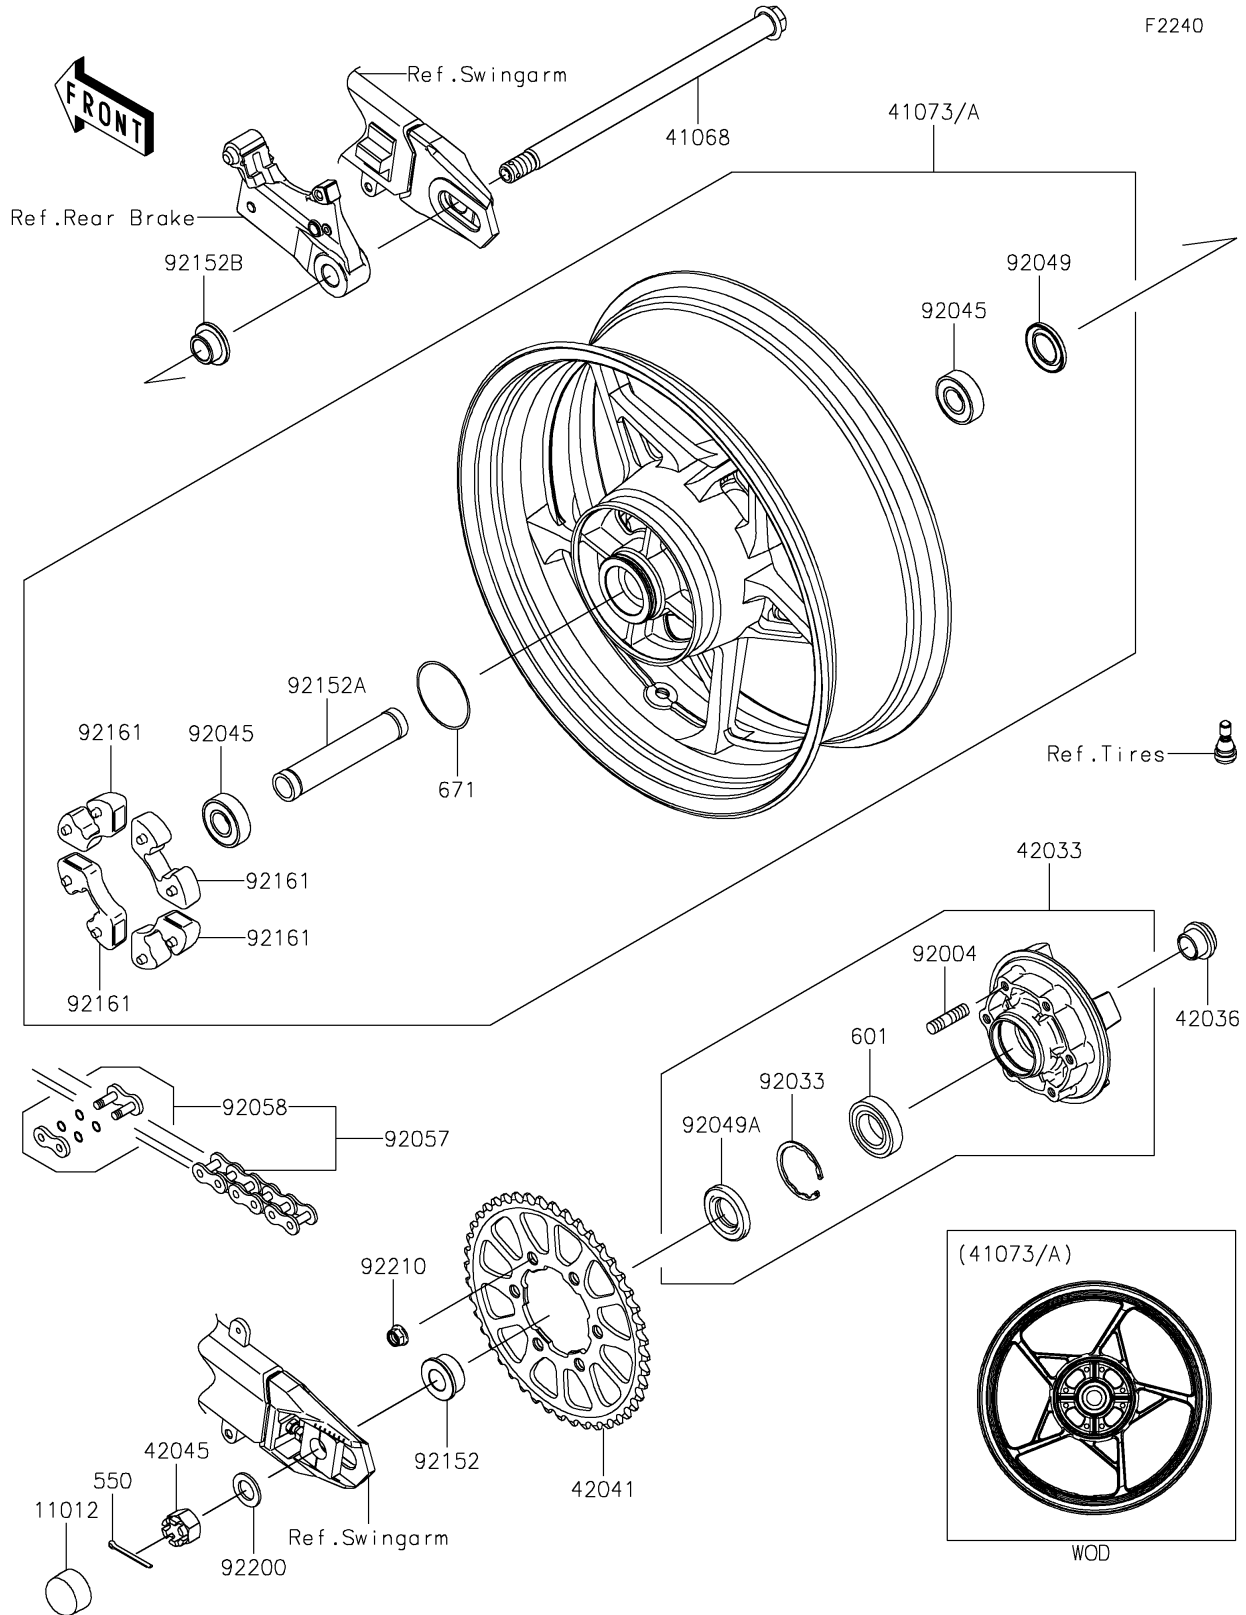

2022 Z900 PARTS DIAGRAM

Rear Wheel/Chain

2022 Z900 PARTS LIST

Rear Wheel/Chain

ITEM NAME	PART NUMBER	QUANTITY
CAP,AXLE NUT (Ref # 11012)	11012-1590	1
AXLE,RR,18X327.2 (Ref # 41068)	41068-0619	1
WHEEL-ASSY,RR,F.RED (Ref # 41073)	41073-0706-153	1
WHEEL-ASSY,RR,G.BLACK (Ref # 41073A)	41073-0706-QT	1
COUPLING-ASSY,RR HUB (Ref # 42033)	42033-0570	1
SLEEVE,RR HUB,L=23 (Ref # 42036)	42036-1251	1
SPROCKET-HUB,44T (Ref # 42041)	42041-0158	1
NUT,CASTLE,18MM (Ref # 42045)	42045-018	1
STUD,10X19 (Ref # 92004)	92004-0048	6
RING-SNAP,52MM (Ref # 92033)	92033-1043	1
BEARING-BALL,20X47X14 (Ref # 92045)	92045-0821	2
SEAL-OIL,28 47 5 (Ref # 92049)	92049-0140	1
SEAL-OIL (Ref # 92049A)	92049-1287	1
CHAIN,DRIVE,EK525RMX3/3D,114L (Ref # 92057)	92057-0672	1
JOINT-CHAIN (Ref # 92058)	92058-0041	1
COLLAR,20X35X18 (Ref # 92152)	92152-1585	1
COLLAR,20.2X27.2X141.9 (Ref # 92152A)	92152-2250	1
COLLAR,RR AXLE,RH,L=16.4 (Ref # 92152B)	92152-2698	1
DAMPER,SHOCK,RR HUB (Ref # 92161)	92161-0342	4
WASHER,19X32X2.6 (Ref # 92200)	92200-1489	1
NUT,LOCK,FLANGED,10MM (Ref # 92210)	92210-0276	6
PIN-COTTER,4.0X40 (Ref # 550)	550AA4040	1
BEARING-BALL (Ref # 601)	601B6205UU	1
O RING,60MM (Ref # 671)	671B2560	1