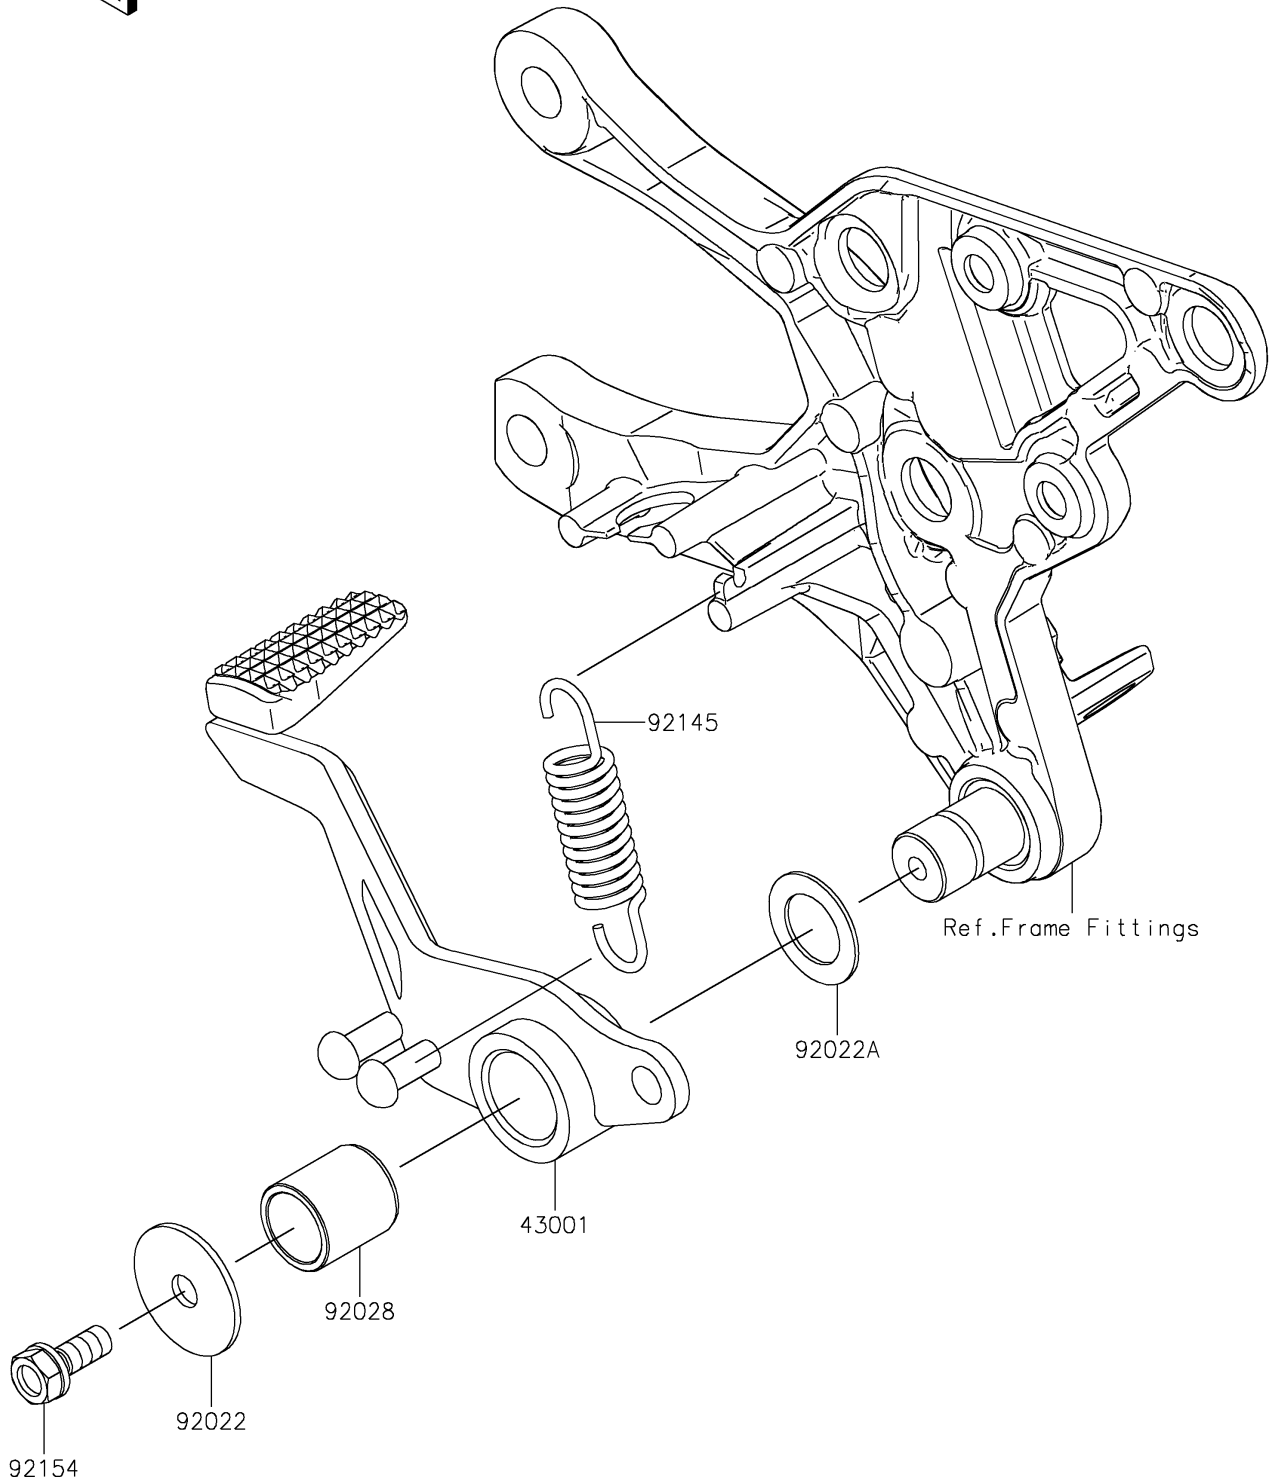

2022 Z900 PARTS DIAGRAM

Brake Pedal/Torque Link

F2260

2022 Z900 PARTS LIST

Brake Pedal/Torque Link

ITEM NAME	PART NUMBER	QUANTITY
LEVER-BRAKE (Ref # 43001)	43001-0749	1
WASHER,7X28X1.6 (Ref # 92022)	92022-1282	1
WASHER,15.3X24X1 (Ref # 92022A)	92022-326	1
BUSHING,BRAKE PEDAL (Ref # 92028)	92028-1282	1
SPRING,BRAKE PEDAL (Ref # 92145)	92145-0893	1
BOLT,UPSET-WS,6X16 (Ref # 92154)	92154-0935	1