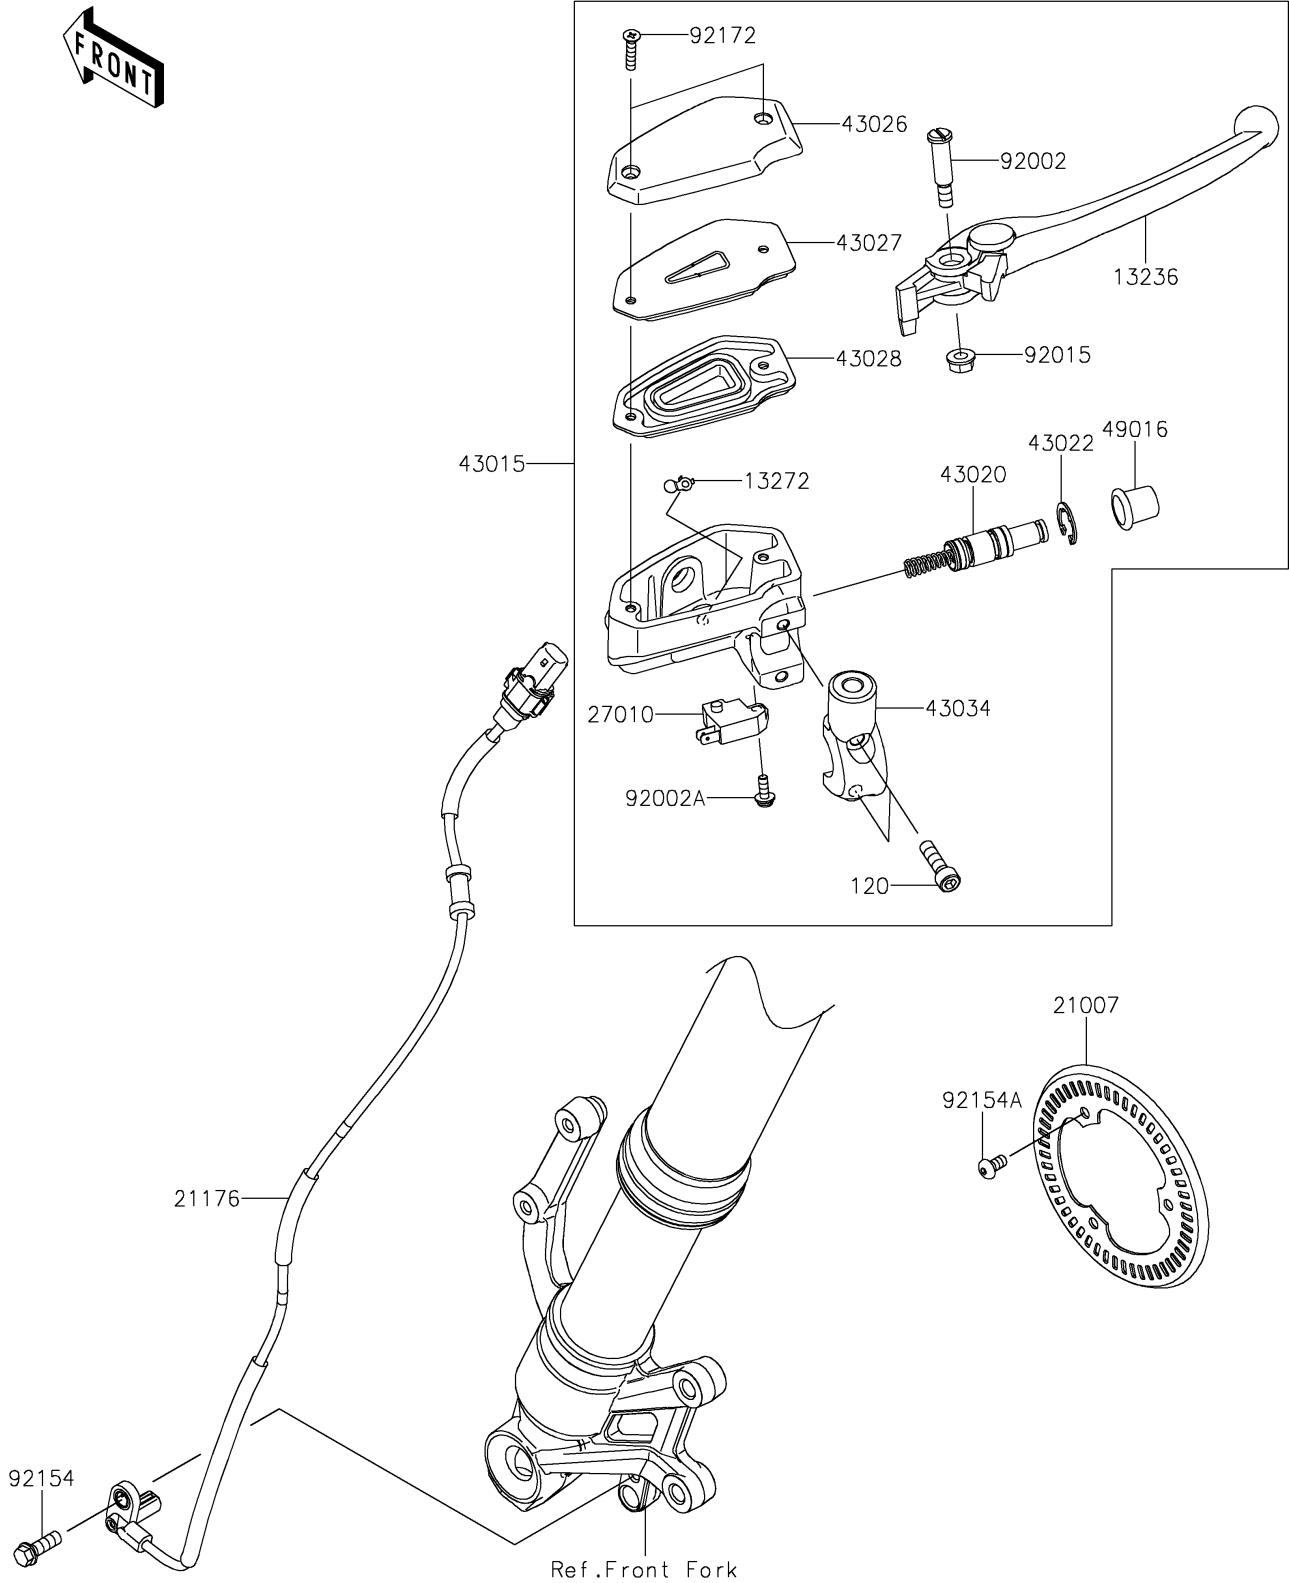

2022 Z900 PARTS DIAGRAM

Front Master Cylinder

F2291

2022 Z900 PARTS LIST

Front Master Cylinder

ITEM NAME	PART NUMBER	QUANTITY
LEVER-COMP,FRONT BRAKE (Ref # 13236)	13236-0140	1
PLATE (Ref # 13272)	13272-0573	1
ROTOR,SENSOR,FR (Ref # 21007)	21007-0671	1
SENSOR,SPEED,FR (Ref # 21176)	21176-0911	1
SWITCH,BRAKE (Ref # 27010)	27010-0762	1
CYLINDER-ASSY-MASTER,FR (Ref # 43015)	43015-0703	1
PISTON-COMP-BRAKE (Ref # 43020)	43020-0008	1
STOPPER-BRAKE,PISTON (Ref # 43022)	43022-1010	1
CAP-BRAKE (Ref # 43026)	43026-0019	1
PLATE-DIAPHRAGM (Ref # 43027)	43027-0008	1
DIAPHRAGM (Ref # 43028)	43028-0015	1
HOLDER-BRAKE,MASTER CYLINDER (Ref # 43034)	43034-0049	1
COVER-SEAL,MASTER CYLINDER (Ref # 49016)	49016-1044	1
BOLT,LEVER SET,BLACK (Ref # 92002)	92002-1322	1
BOLT,SCREW,4X12 (Ref # 92002A)	92002-1323	1
NUT,FLANGED,6MM (Ref # 92015)	92015-1528	1
BOLT,FLANGED,6X18 (Ref # 92154)	92154-0784	1
BOLT,SOCKET,5X10 (Ref # 92154A)	92154-2801	3
SCREW,4X20 (Ref # 92172)	92172-0320	2
BOLT-SOCKET,6X22 (Ref # 120)	120CB0622	2