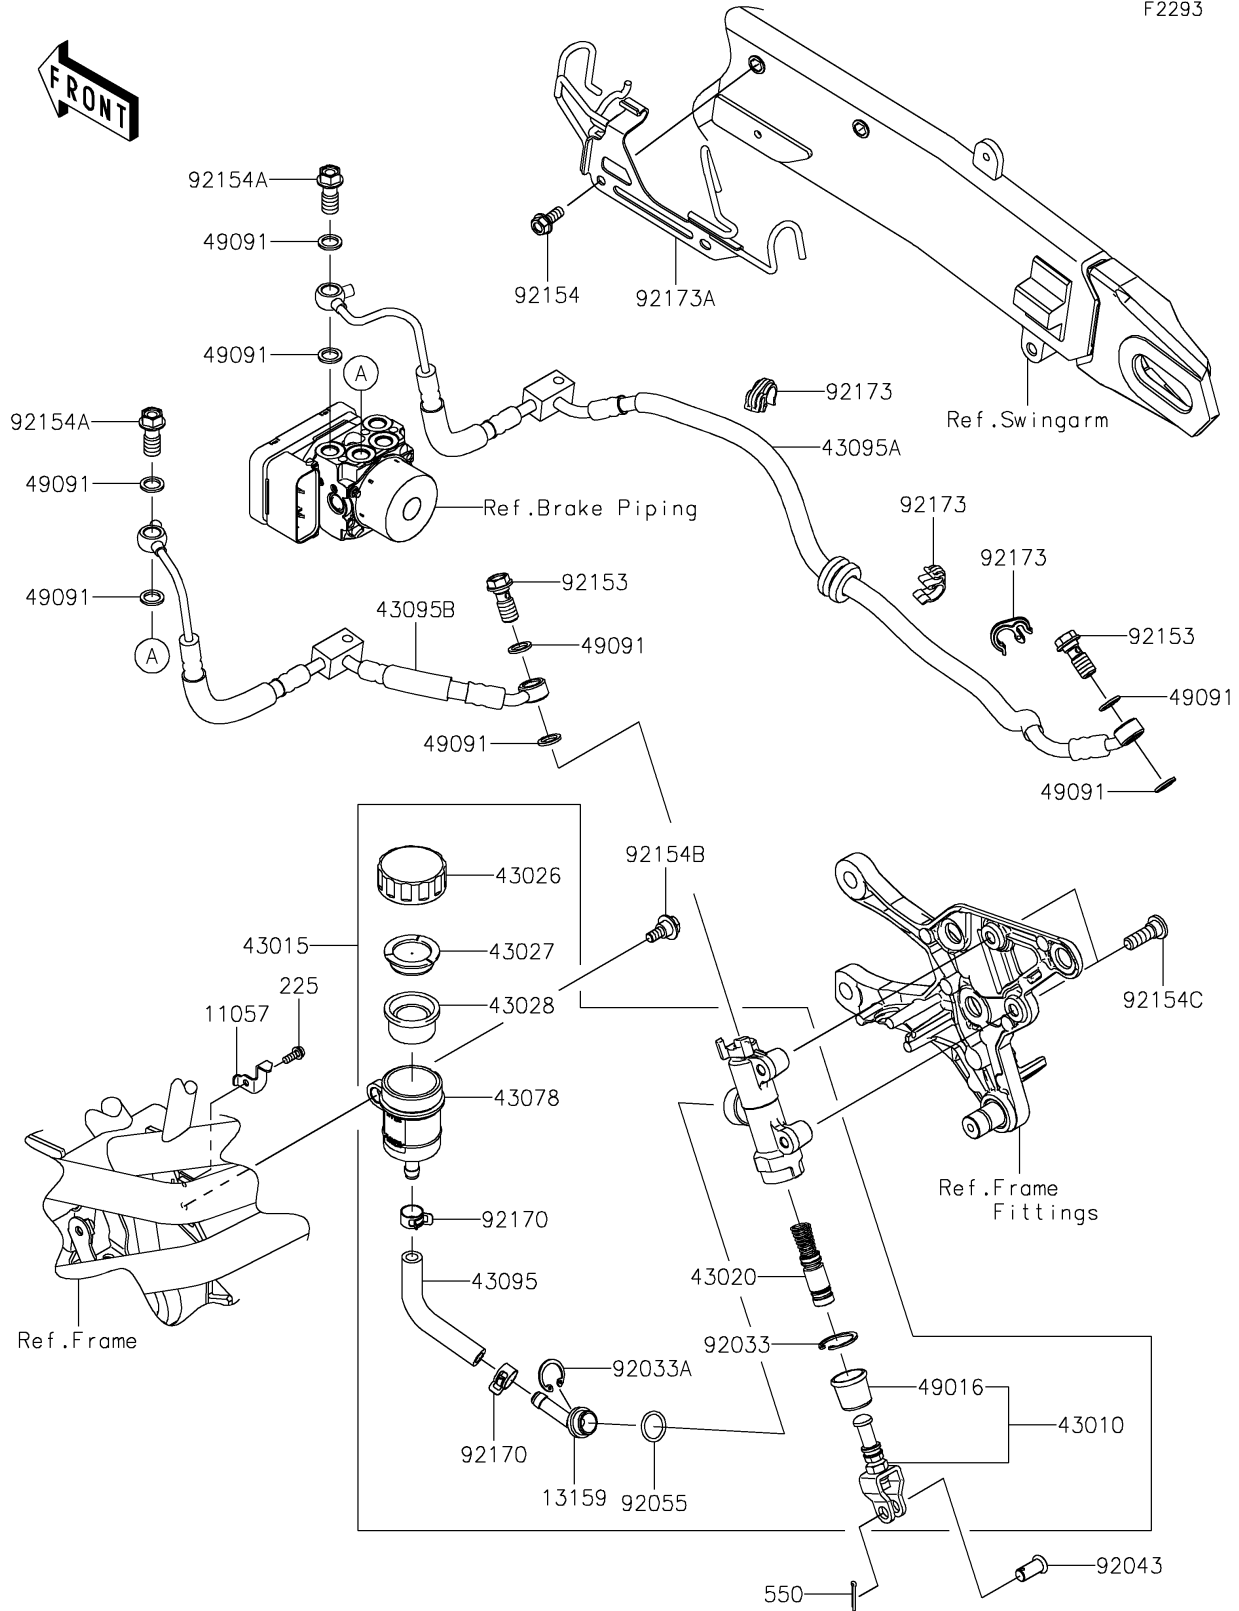

2022 Z900 PARTS DIAGRAM

Rear Master Cylinder

F2293

2022 Z900 PARTS LIST

Rear Master Cylinder

ITEM NAME	PART NUMBER	QUANTITY
-----------	-------------	----------