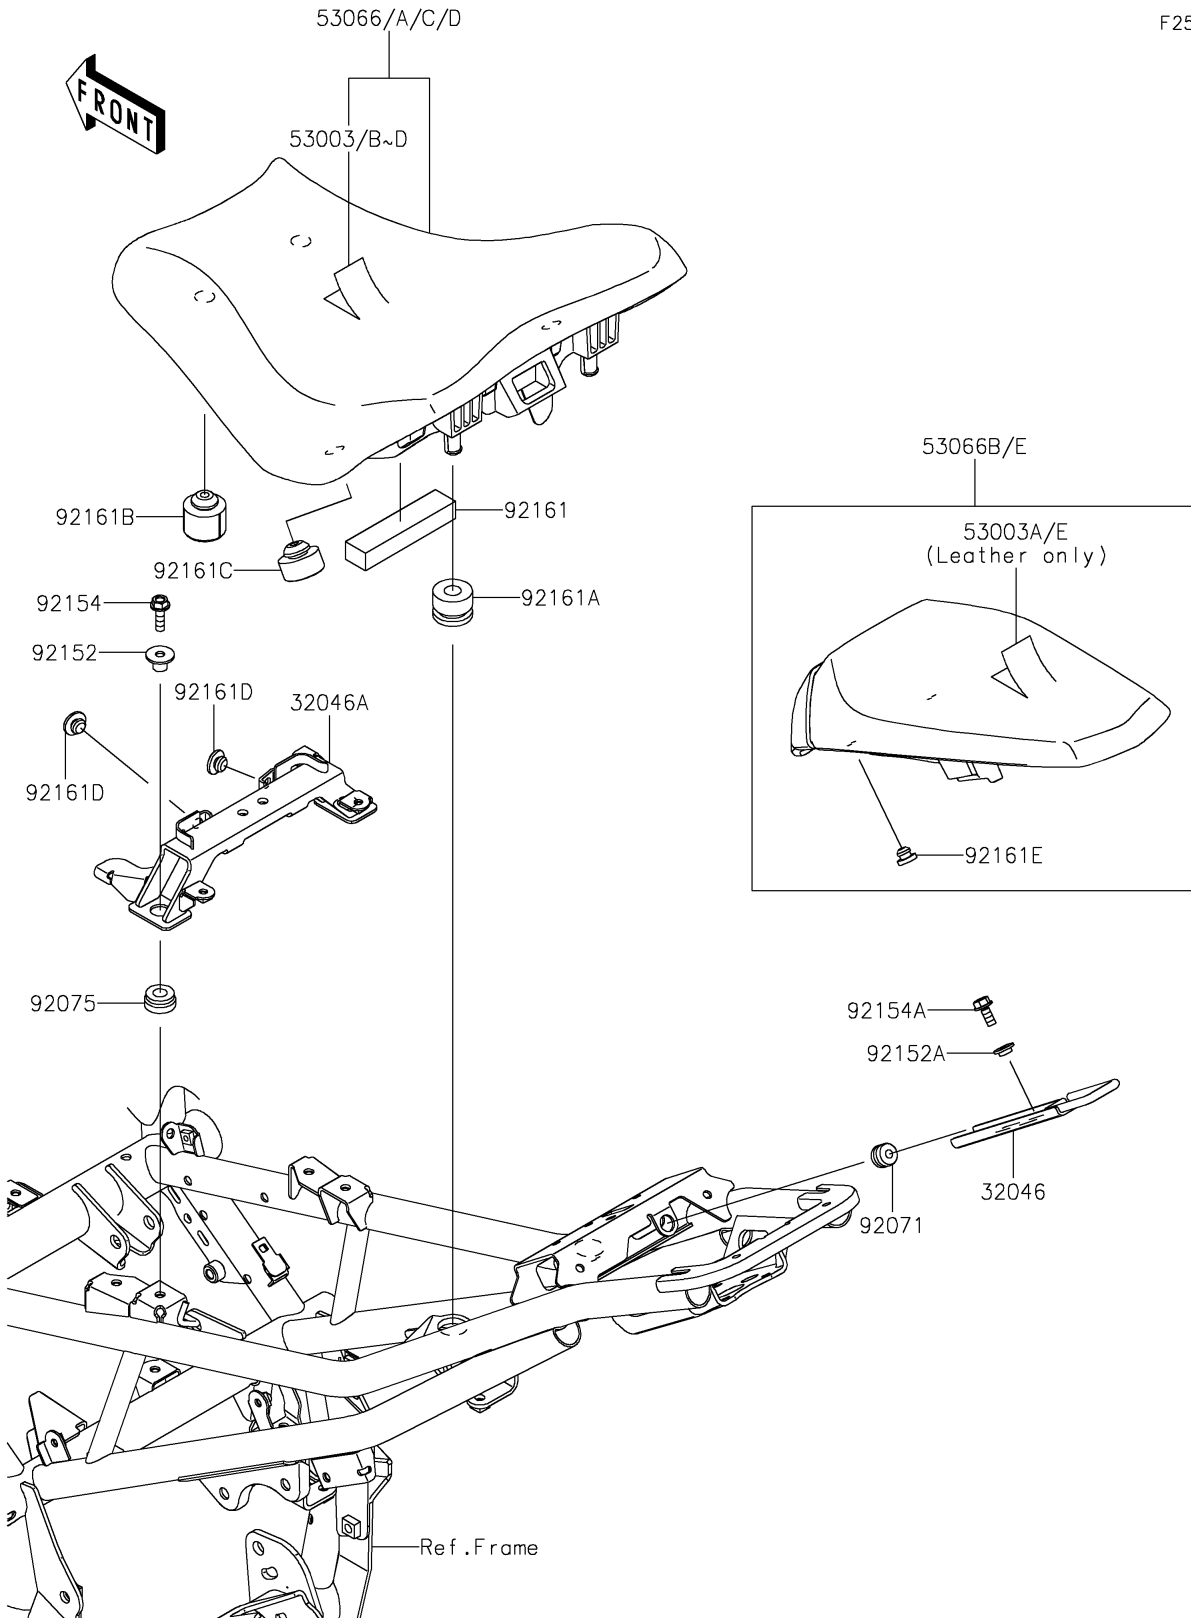

2022 Z900 PARTS DIAGRAM

Seat

F2510

2022 Z900 PARTS LIST

Seat

ITEM NAME	PART NUMBER	QUANTITY
BRACKET-SEAT,FR LOCK (Ref # 32046)	32046-0401	1
BRACKET-SEAT,FR (Ref # 32046A)	32046-0450	1
LEATHER,FR SEAT,BLACK (Ref # 53003)	53003-0432-MA	1
LEATHER,RR SEAT,BLACK (Ref # 53003A)	53003-0433-MA	1
LEATHER,FR SEAT,BLACK (Ref # 53003B)	53003-0495-MA	1
LEATHER,FR SEAT,BLACK (Ref # 53003C)	53003-0638-MA	1
LEATHER,FR SEAT,BLACK (Ref # 53003D)	53003-0639-MA	1
LEATHER,RR SEAT,BLACK (Ref # 53003E)	53003-0640-MA	1
SEAT-ASSY,FR,BLACK (Ref # 53066)	53066-0655-MA	1
SEAT-ASSY,FR,BLACK (Ref # 53066A)	53066-0657-MA	1
SEAT-ASSY,RR,BLACK+BLK (Ref # 53066B)	53066-0668-12Y	1
SEAT-ASSY,FR,BLACK (Ref # 53066C)	53066-0831-MA	1
SEAT-ASSY,FR,BLACK (Ref # 53066D)	53066-0833-MA	1
SEAT-ASSY,BLACK+BLK (Ref # 53066E)	53066-0835-12Y	1
GROMMET (Ref # 92071)	92071-0038	1
DAMPER (Ref # 92075)	92075-277	2
COLLAR (Ref # 92152)	92152-2616	2
COLLAR,L=4.6 (Ref # 92152A)	92152-2694	1
BOLT,FLANGED,6X20 (Ref # 92154)	92154-0776	2
BOLT-FLANGED,6X14 (Ref # 92154A)	92154-4292	1
DAMPER,20X90X15 (Ref # 92161)	92161-1867	1
DAMPER,12X28X21 (Ref # 92161A)	92161-1913	2
DAMPER,14X30X22 (Ref # 92161B)	92161-1969	2
DAMPER,14X30X14.5 (Ref # 92161C)	92161-1970	2
DAMPER (Ref # 92161D)	92161-2250	2
DAMPER (Ref # 92161E)	92161-2308	2