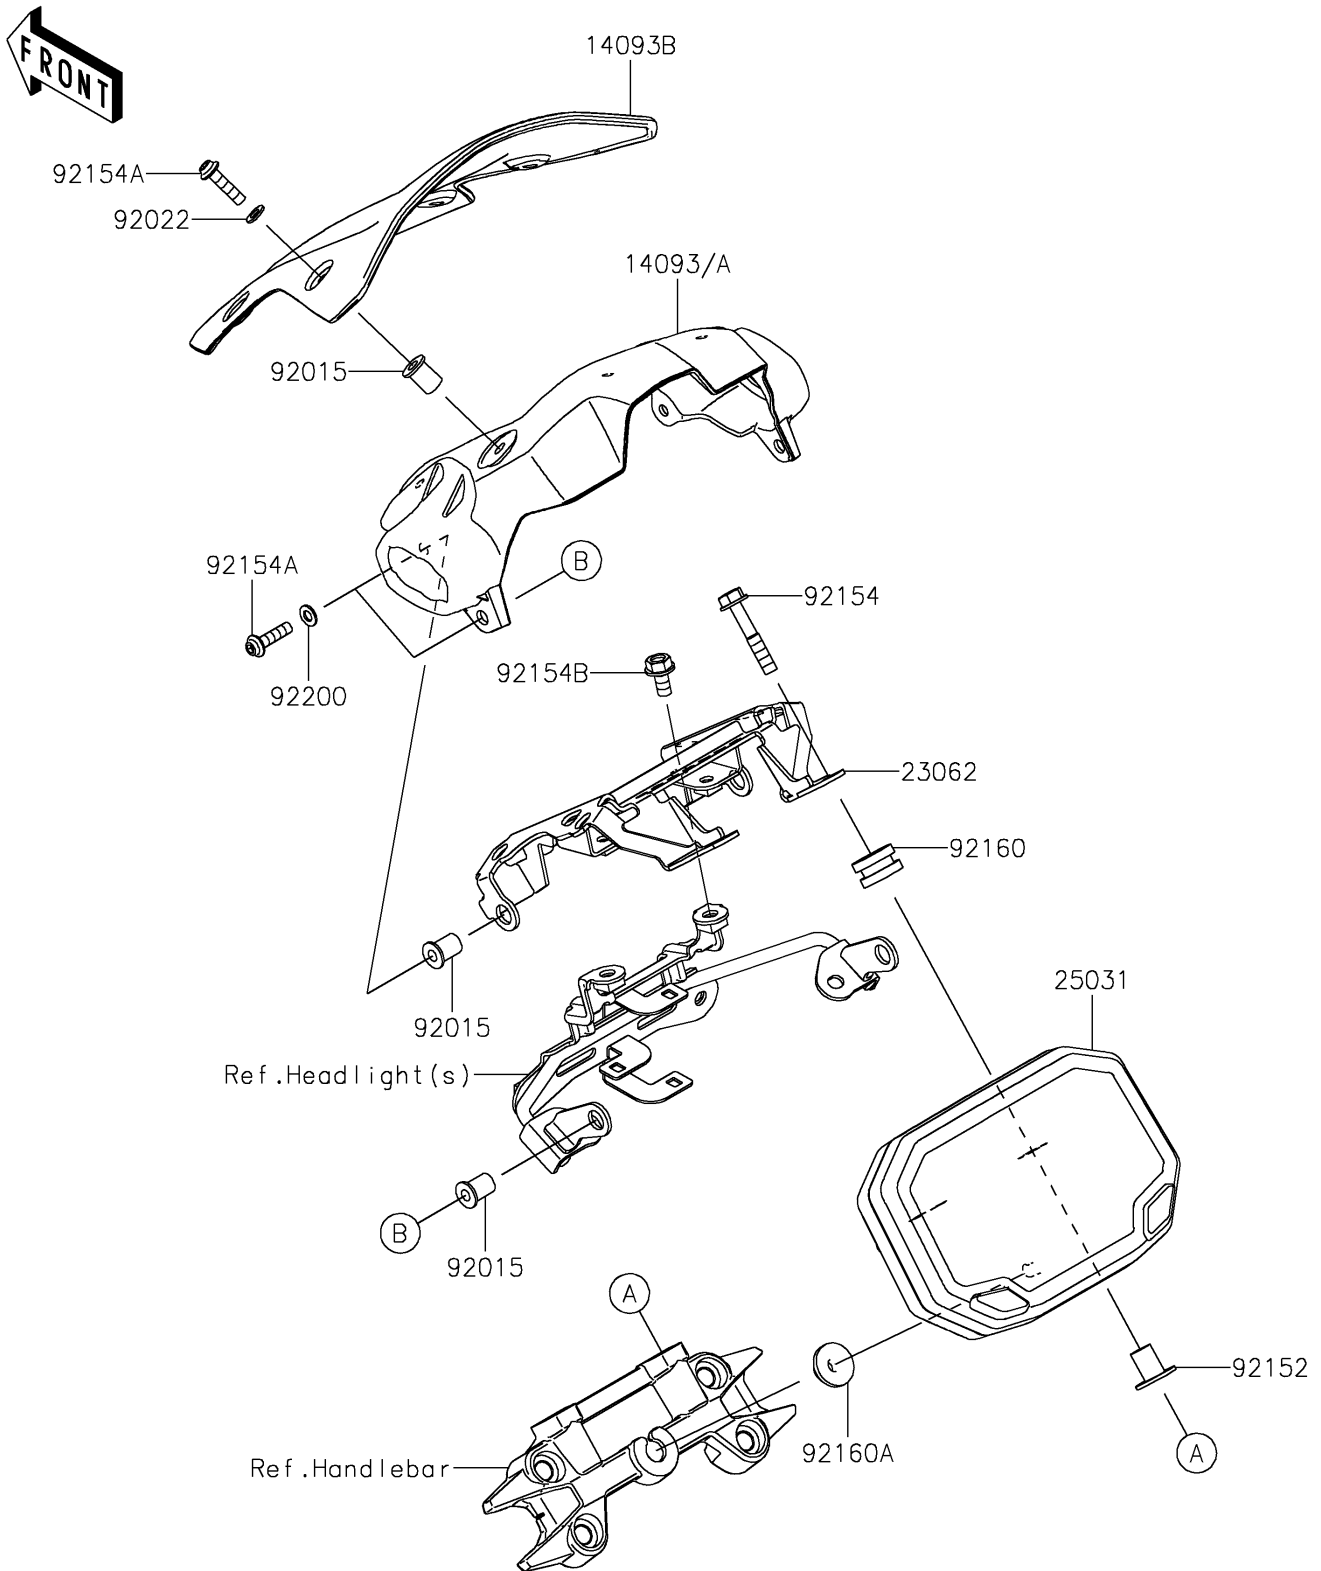

2022 Z900 PARTS DIAGRAM

Meter(s)

F2530

2022 Z900 PARTS LIST

Meter(s)

ITEM NAME	PART NUMBER	QUANTITY
COVER,SIGNAL LAMP,M.S.BLACK (Ref # 14093)	14093-0928-660	1
COVER,SIGNAL LAMP,EBONY (Ref # 14093A)	14093-0928-H8	1
COVER,METER (Ref # 14093B)	14093-0929	1
BRACKET-COMP,METER COVER (Ref # 23062)	23062-1238	1
METER-ASSY,TFT DISPLAY (Ref # 25031)	25031-0959	1
NUT,WELL,5MM (Ref # 92015)	92015-1757	8
WASHER,5.1X10X1.0 (Ref # 92022)	92022-1977	4
COLLAR (Ref # 92152)	92152-0604	2
BOLT,FLANGED,6X35 (Ref # 92154)	92154-4191	2
BOLT,SOCKET,5X20 (Ref # 92154A)	92154-4301	8
BOLT-FLANGED,6X12 (Ref # 92154B)	92154-4305	2
DAMPER,10X20X12 (Ref # 92160)	92160-1167	2
DAMPER (Ref # 92160A)	92160-1613	1
WASHER,5.2X10X1 (Ref # 92200)	92200-2286	4