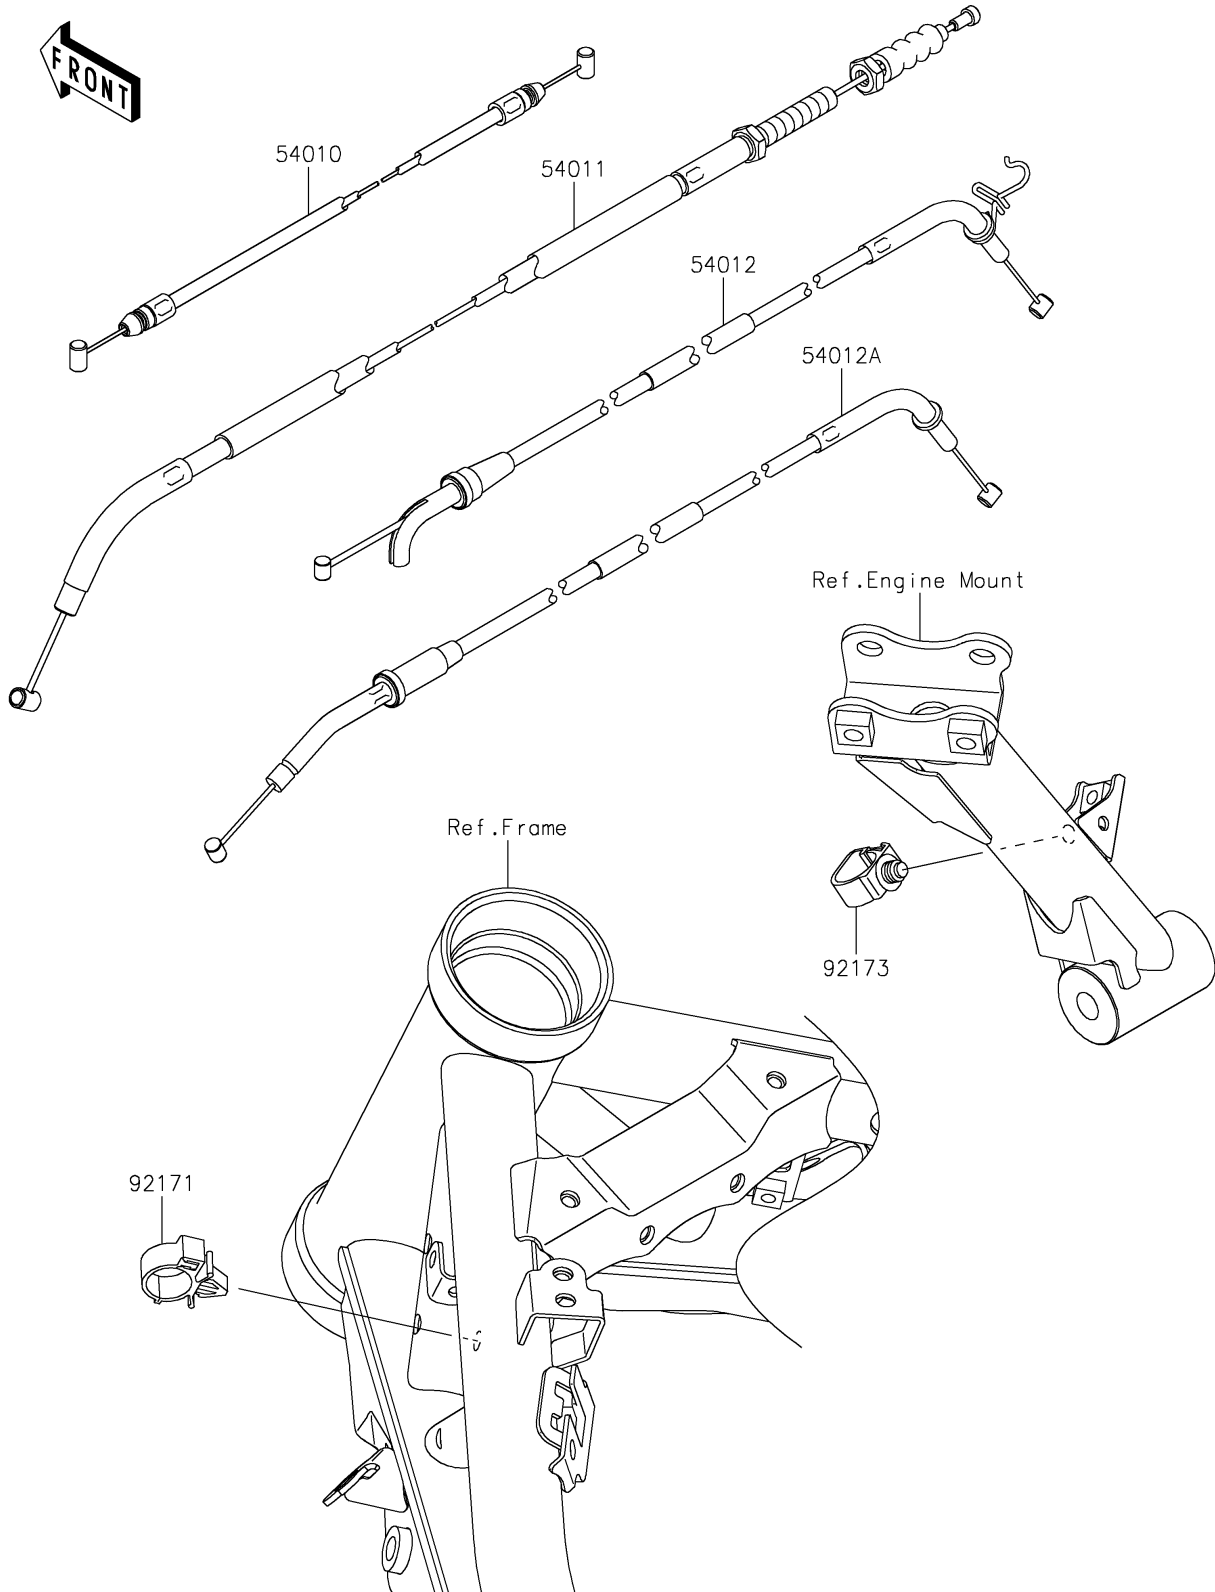

2022 Z900 PARTS DIAGRAM

Cables

F2540

2022 Z900 PARTS LIST

Cables

ITEM NAME	PART NUMBER	QUANTITY
CABLE,SEAT LOCK (Ref # 54010)	54010-0614	1
CABLE-CLUTCH (Ref # 54011)	54011-0644	1
CABLE-THROTTLE (Ref # 54012)	54012-0646	1
CABLE-THROTTLE (Ref # 54012A)	54012-0647	1
CLAMP (Ref # 92171)	92171-0782	1
CLAMP,HOLDER CLIP (Ref # 92173)	92173-0868	1