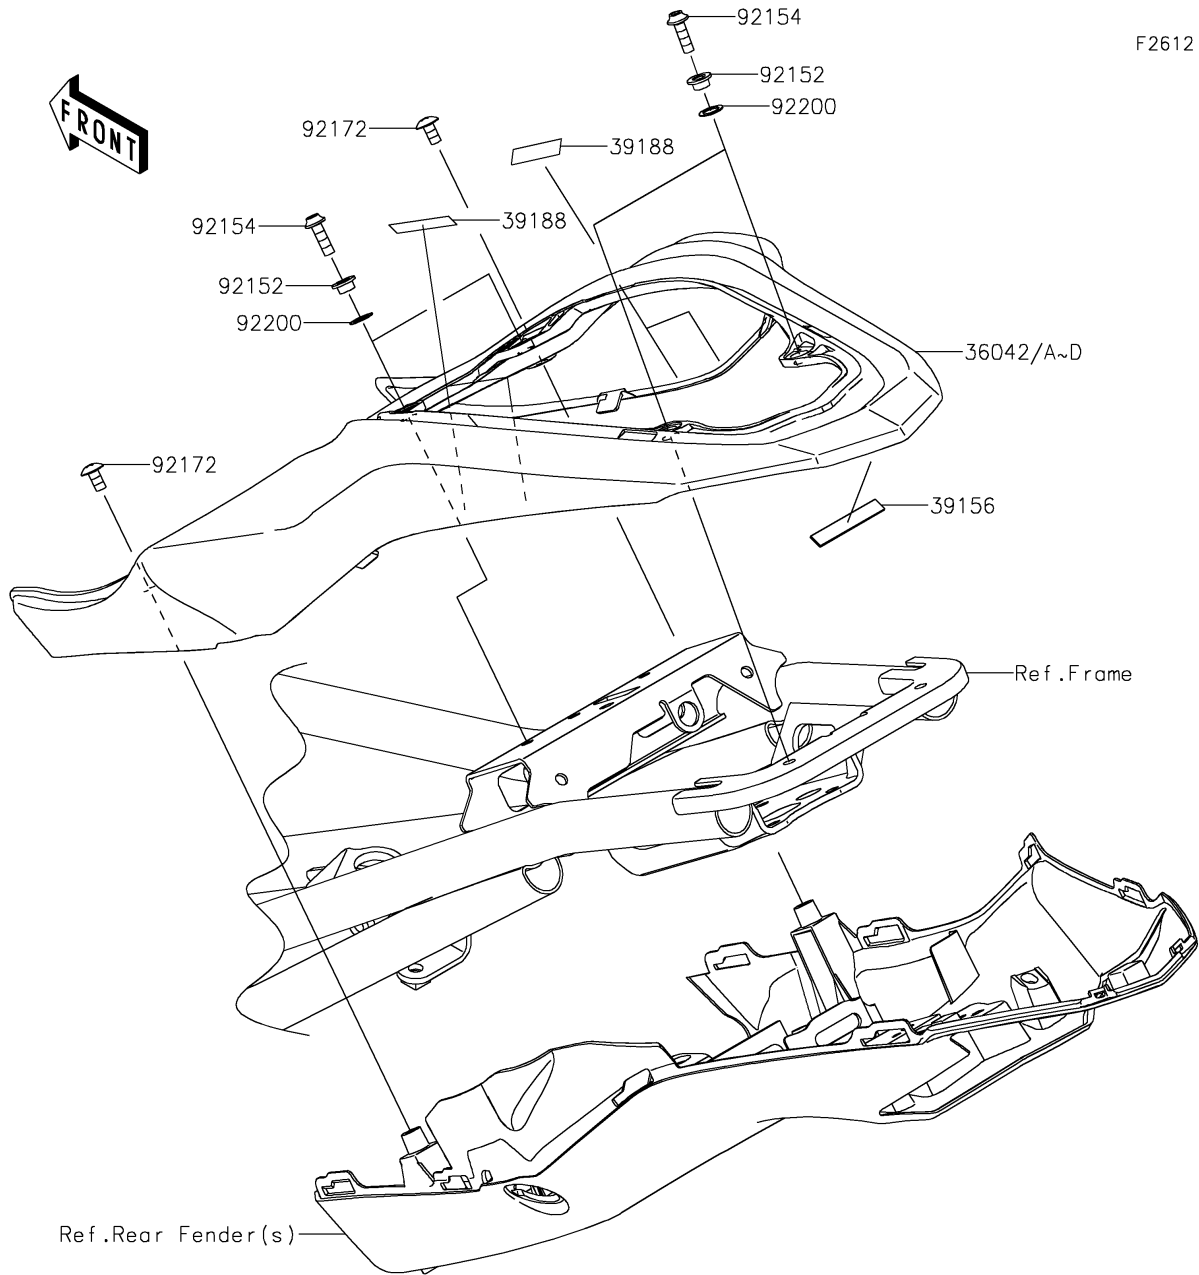

# 2022 Z900 PARTS DIAGRAM

## Seat Cover

## 2022 Z900 PARTS LIST

### Seat Cover

ITEM NAME	PART NUMBER	QUANTITY
COVER-TAIL,M.S.BLACK (Ref # 36042)	36042-5307-660	1
COVER-TAIL,P.R.WHITE (Ref # 36042A)	36042-5308-68N	1
COVER-TAIL,M.S.BLACK (Ref # 36042B)	36042-5341-660	1
COVER-TAIL,M.S.BLACK (Ref # 36042C)	36042-5343-660	1
COVER-TAIL,F.RED (Ref # 36042D)	36042-5367-B1	1
PAD,7X44X1 (Ref # 39156)	39156-2181	1
TAPE,8X35 (Ref # 39188)	39188-0564	4
COLLAR,5.6X8X5 (Ref # 92152)	92152-2339	4
BOLT,SOCKET,5X16 (Ref # 92154)	92154-4294	4
SCREW,5X10 (Ref # 92172)	92172-1194	2
WASHER,8.2X12X0.5 (Ref # 92200)	92200-1887	4