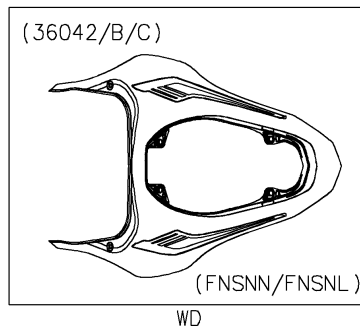

# 2022 Z900 PARTS DIAGRAM

## Seat Cover

### Seat Cover

ITEM NAME	PART NUMBER	QUANTITY
COVER-TAIL,M.S.BLACK (Ref # 36042)	36042-5307-660	1
COVER-TAIL,P.R.WHITE (Ref # 36042A)	36042-5308-68N	1
COVER-TAIL,M.S.BLACK (Ref # 36042B)	36042-5341-660	1
COVER-TAIL,M.S.BLACK (Ref # 36042C)	36042-5343-660	1
COVER-TAIL,F.RED (Ref # 36042D)	36042-5367-B1	1
PAD,7X44X1 (Ref # 39156)	39156-2181	1
TAPE,8X35 (Ref # 39188)	39188-0564	4
COLLAR,5.6X8X5 (Ref # 92152)	92152-2339	4
BOLT,SOCKET,5X16 (Ref # 92154)	92154-4294	4
SCREW,5X10 (Ref # 92172)	92172-1194	2
WASHER,8.2X12X0.5 (Ref # 92200)	92200-1887	4