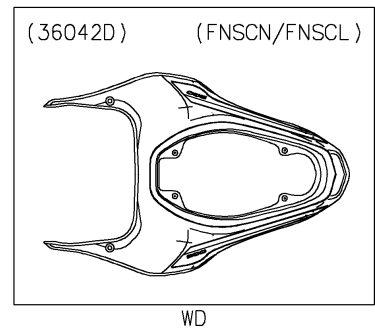

# 2022 Z900 PARTS DIAGRAM

## Seat Cover

### Seat Cover

ITEM NAME	PART NUMBER	QUANTITY
COVER-TAIL,M.S.BLACK (Ref # 36042)	36042-5307-660	1
COVER-TAIL,P.R.WHITE (Ref # 36042A)	36042-5308-68N	1
COVER-TAIL,M.S.BLACK (Ref # 36042B)	36042-5341-660	1
COVER-TAIL,M.S.BLACK (Ref # 36042C)	36042-5343-660	1
COVER-TAIL,F.RED (Ref # 36042D)	36042-5367-B1	1
PAD,7X44X1 (Ref # 39156)	39156-2181	1
TAPE,8X35 (Ref # 39188)	39188-0564	4
COLLAR,5.6X8X5 (Ref # 92152)	92152-2339	4
BOLT,SOCKET,5X16 (Ref # 92154)	92154-4294	4
SCREW,5X10 (Ref # 92172)	92172-1194	2
WASHER,8.2X12X0.5 (Ref # 92200)	92200-1887	4