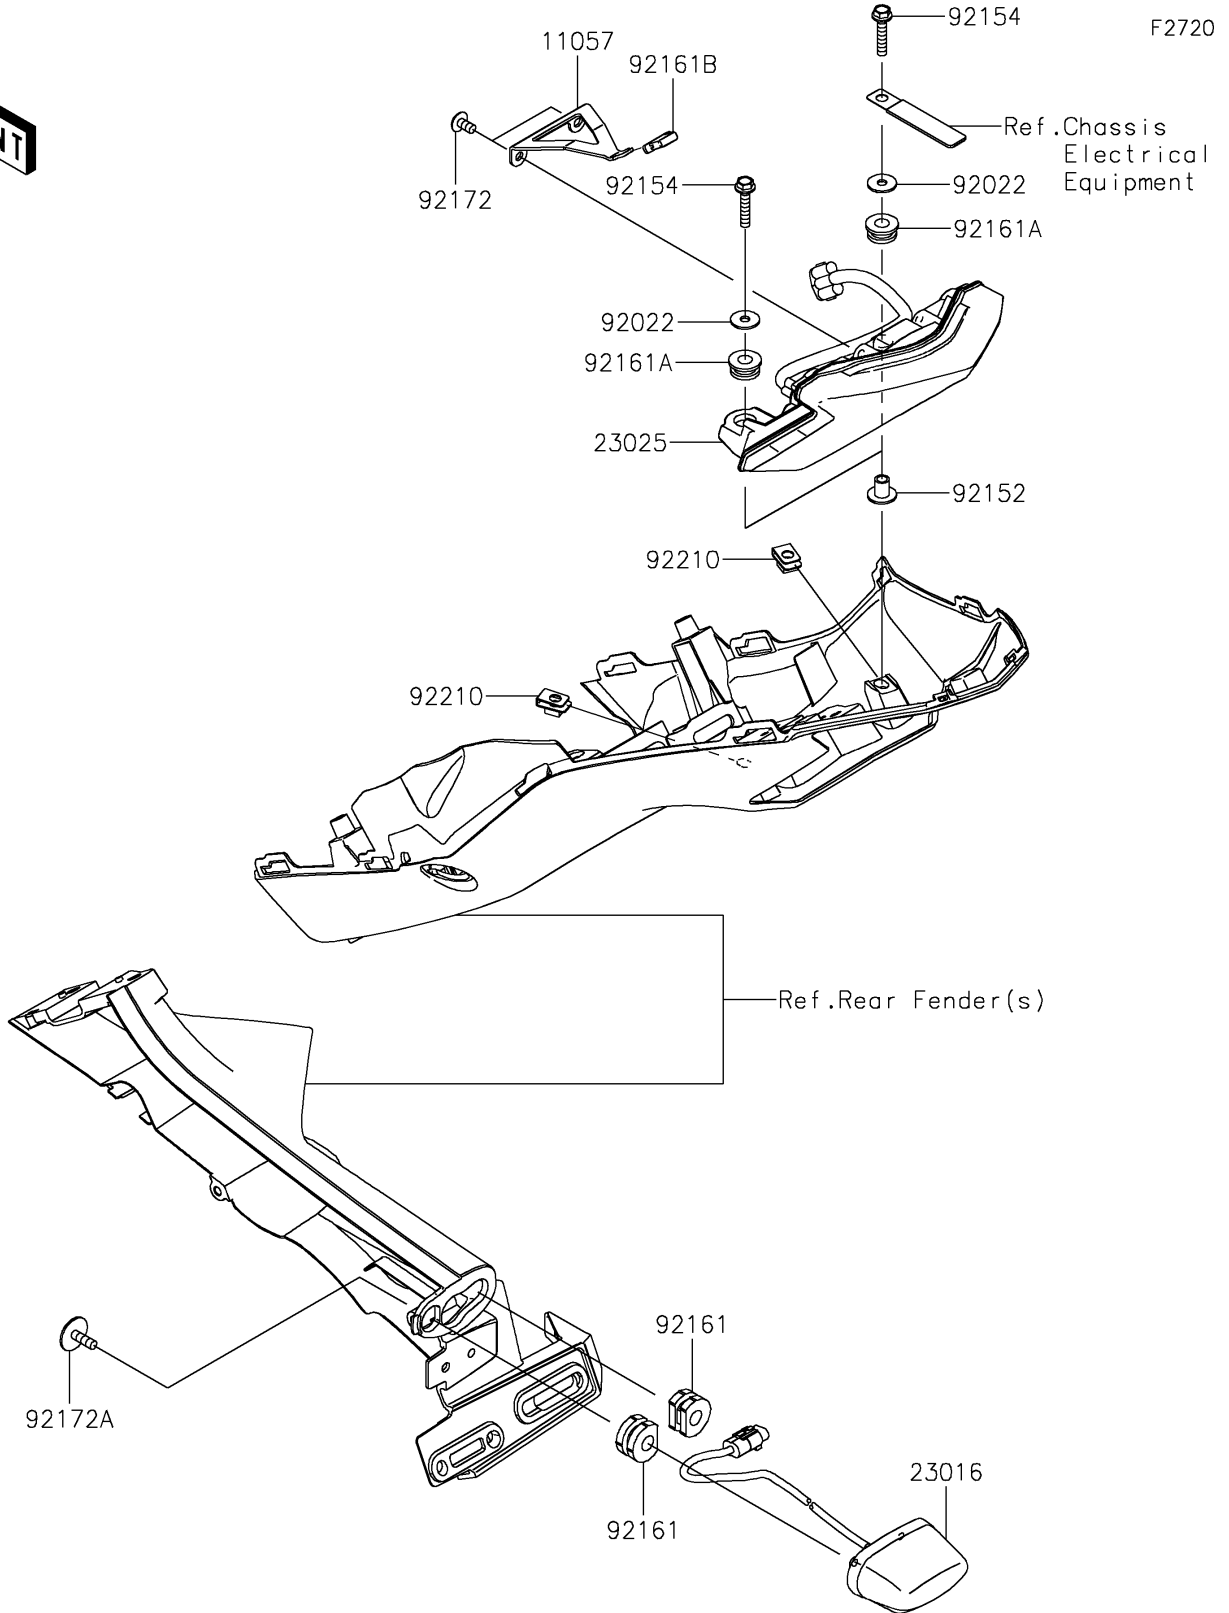

2022 Z900 PARTS DIAGRAM

Taillight(s)

2022 Z900 PARTS LIST

Taillight(s)

| ITEM NAME | PART NUMBER | QUANTITY |
|-------------------------------------|-------------|----------|
| BRACKET,TAIL LAMP (Ref # 11057) | 11057-0247 | 1 |
| LAMP-ASSY,LICENSE,LED (Ref # 23016) | 23016-0639 | 1 |
| LAMP-TAIL (Ref # 23025) | 23025-0361 | 1 |
| WASHER,5.2X16X1.2 (Ref # 92022) | 92022-263 | 2 |
| COLLAR,5.6X8X11.2 (Ref # 92152) | 92152-1562 | 2 |
| BOLT,FLANGED,5X25 (Ref # 92154) | 92154-2682 | 2 |
| DAMPER (Ref # 92161) | 92161-0776 | 2 |
| DAMPER,8X18X8.1 (Ref # 92161A) | 92161-1369 | 2 |
| DAMPER (Ref # 92161B) | 92161-1917 | 1 |
| SCREW,5X10 (Ref # 92172) | 92172-0864 | 2 |
| SCREW,TAPTITE,5X16 (Ref # 92172A) | 92172-1427 | 2 |
| NUT,PLATE,5MM (Ref # 92210) | 92210-0935 | 2 |