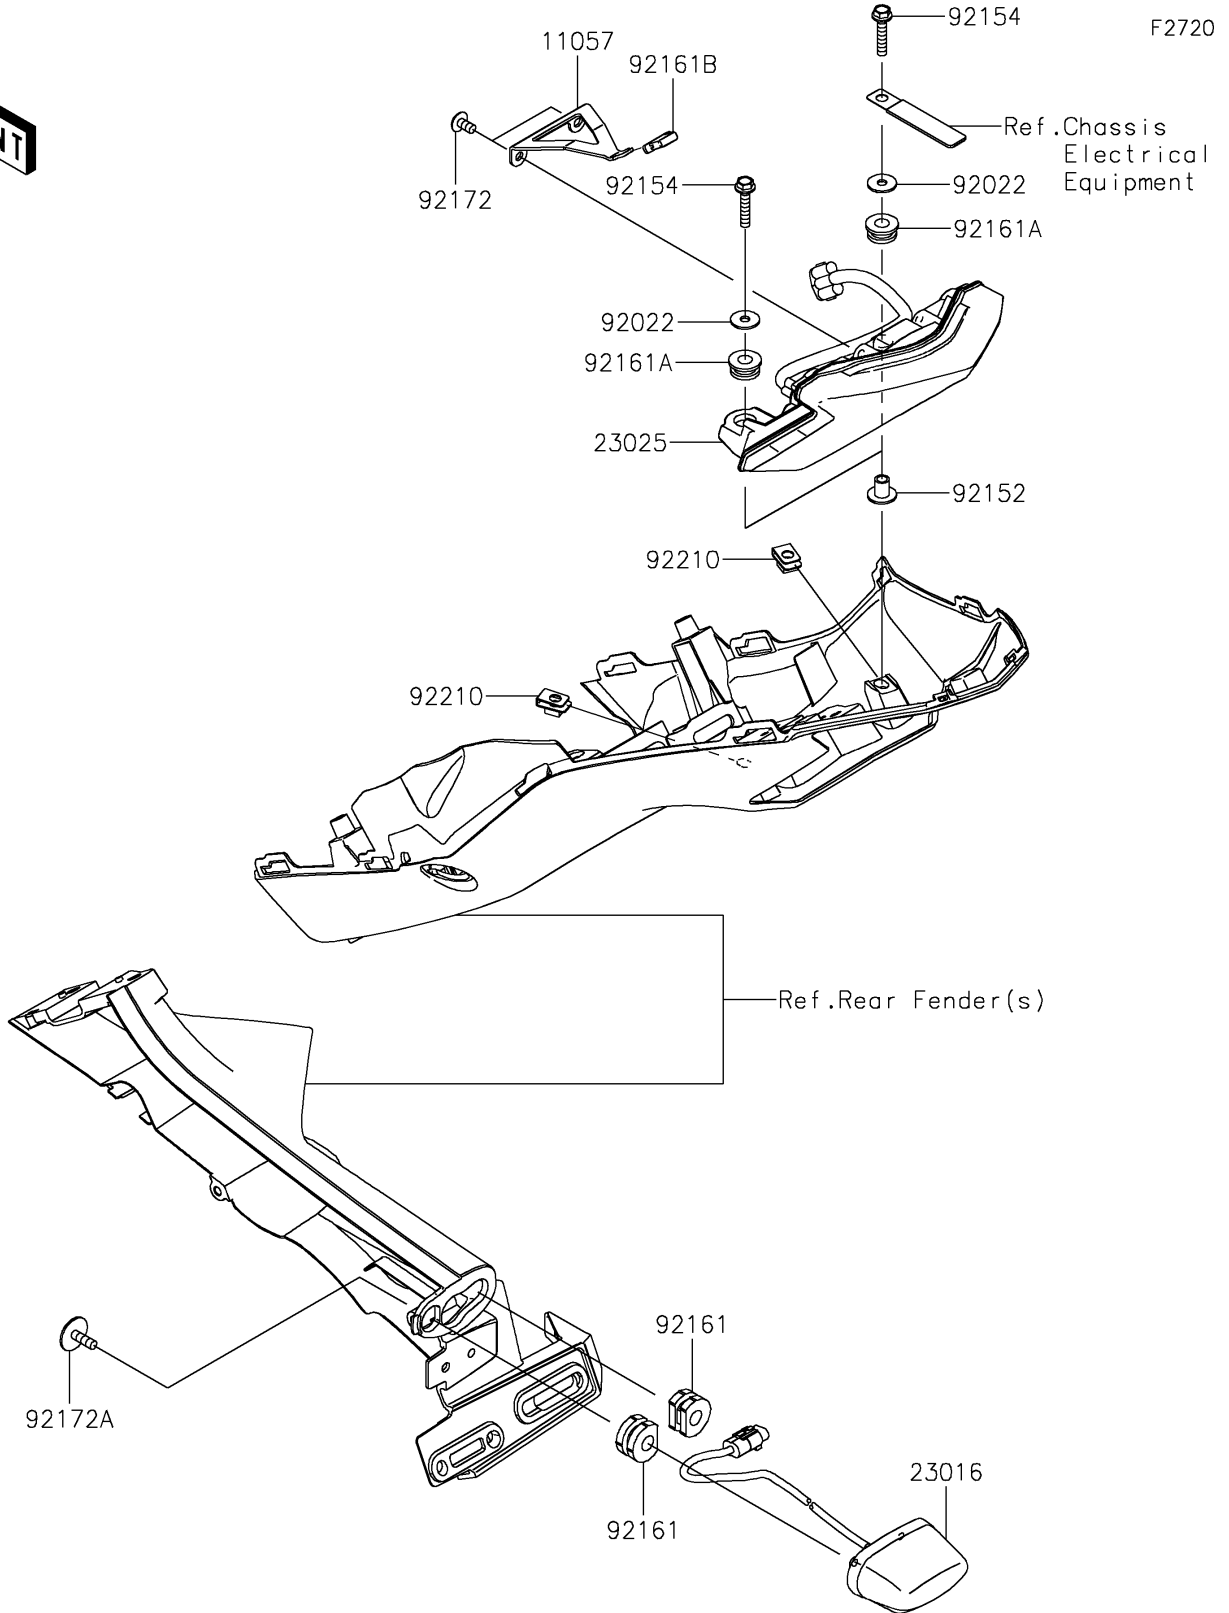

2022 Z900 PARTS DIAGRAM

Taillight(s)

2022 Z900 PARTS LIST

Taillight(s)

ITEM NAME	PART NUMBER	QUANTITY
BRACKET,TAIL LAMP (Ref # 11057)	11057-0247	1
LAMP-ASSY,LICENSE,LED (Ref # 23016)	23016-0639	1
LAMP-TAIL (Ref # 23025)	23025-0361	1
WASHER,5.2X16X1.2 (Ref # 92022)	92022-263	2
COLLAR,5.6X8X11.2 (Ref # 92152)	92152-1562	2
BOLT,FLANGED,5X25 (Ref # 92154)	92154-2682	2
DAMPER (Ref # 92161)	92161-0776	2
DAMPER,8X18X8.1 (Ref # 92161A)	92161-1369	2
DAMPER (Ref # 92161B)	92161-1917	1
SCREW,5X10 (Ref # 92172)	92172-0864	2
SCREW,TAPTITE,5X16 (Ref # 92172A)	92172-1427	2
NUT,PLATE,5MM (Ref # 92210)	92210-0935	2