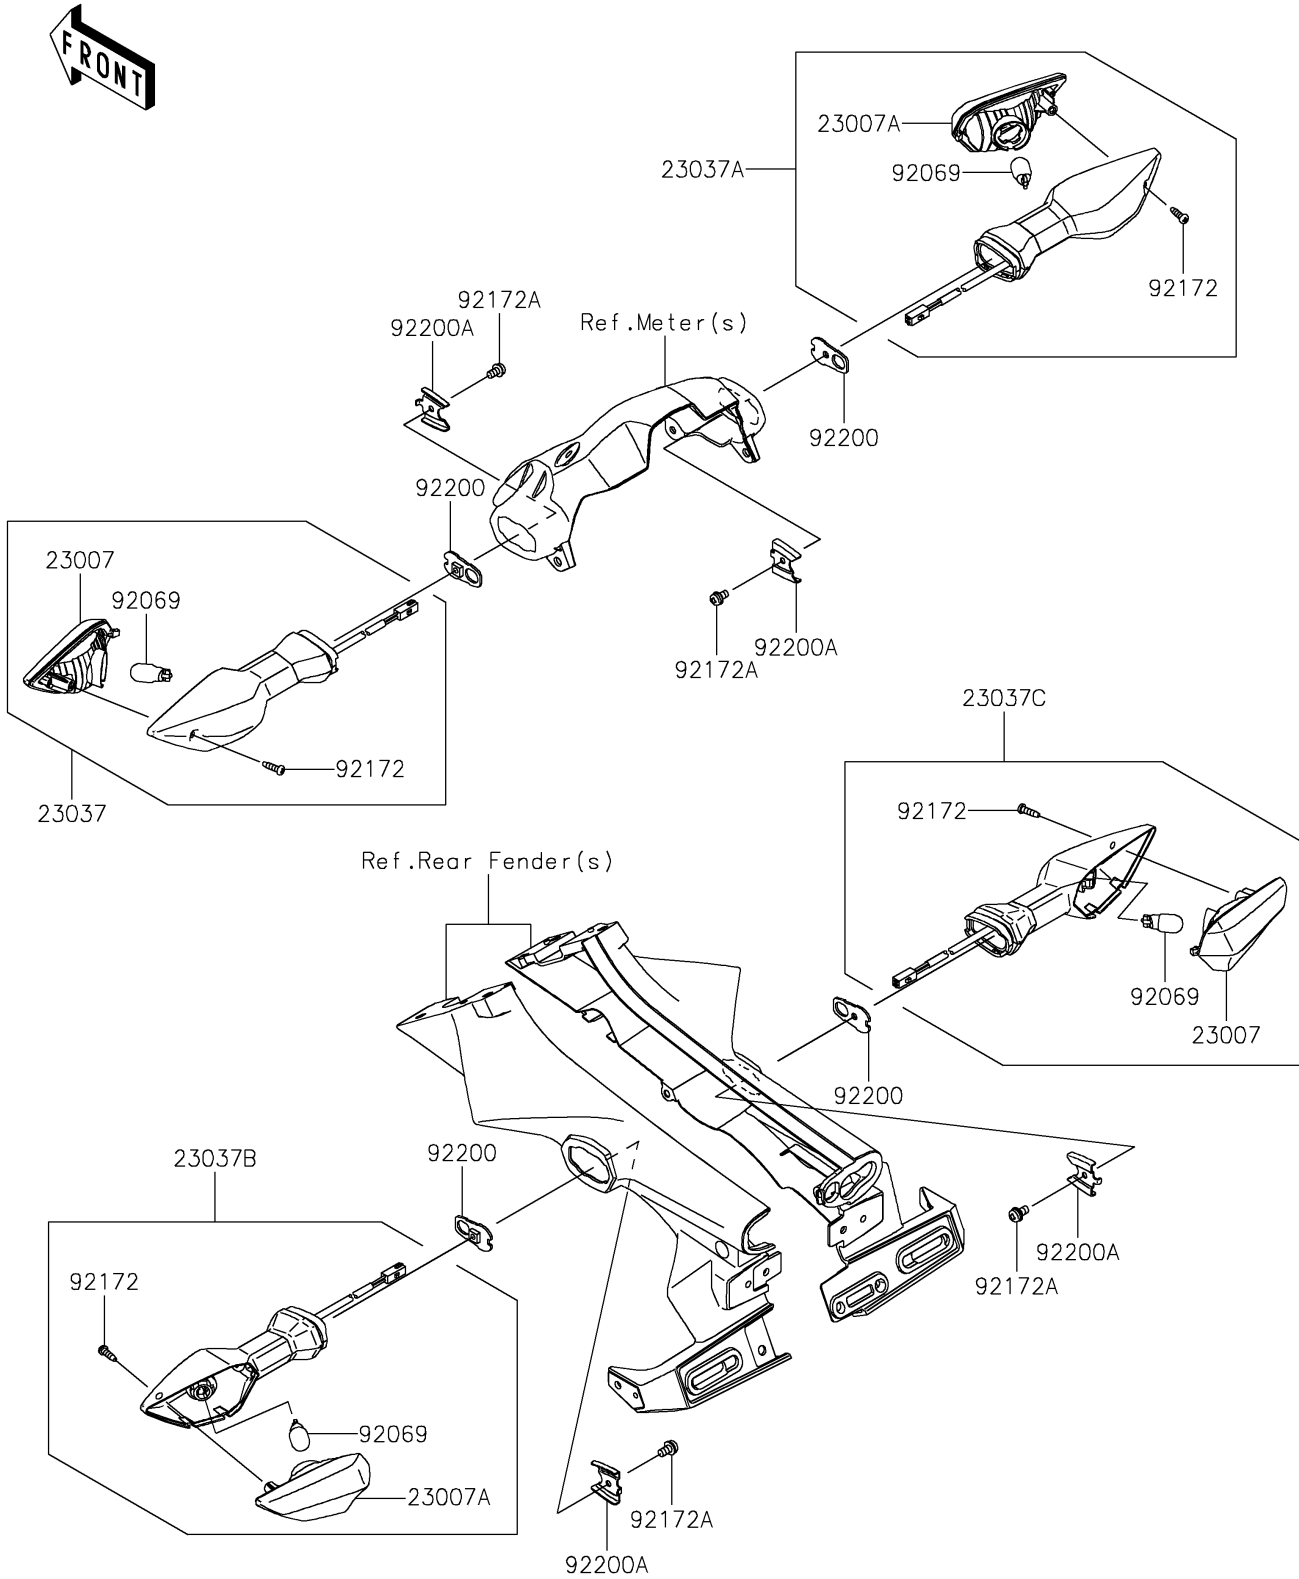

2022 Z900 PARTS DIAGRAM

Turn Signals

F2730

2022 Z900 PARTS LIST

Turn Signals

ITEM NAME	PART NUMBER	QUANTITY
LENS-COMP (Ref # 23007)	23007-0228	2
LENS-COMP (Ref # 23007A)	23007-0229	2
LAMP-ASSY-SIGNAL,FR,LH (Ref # 23037)	23037-0529	1
LAMP-ASSY-SIGNAL,FR,RH (Ref # 23037A)	23037-0530	1
LAMP-ASSY-SIGNAL,RR,LH (Ref # 23037B)	23037-0531	1
LAMP-ASSY-SIGNAL,RR,RH (Ref # 23037C)	23037-0532	1
BULB,12V 10W (Ref # 92069)	92069-0090	4
SCREW,4X14 (Ref # 92172)	92172-1117	4
SCREW-PAN-WP-CROS,4X8 (Ref # 92172A)	92172-1426	4
WASHER,NUT 4MM (Ref # 92200)	92200-0854	4
WASHER (Ref # 92200A)	92200-0855	4