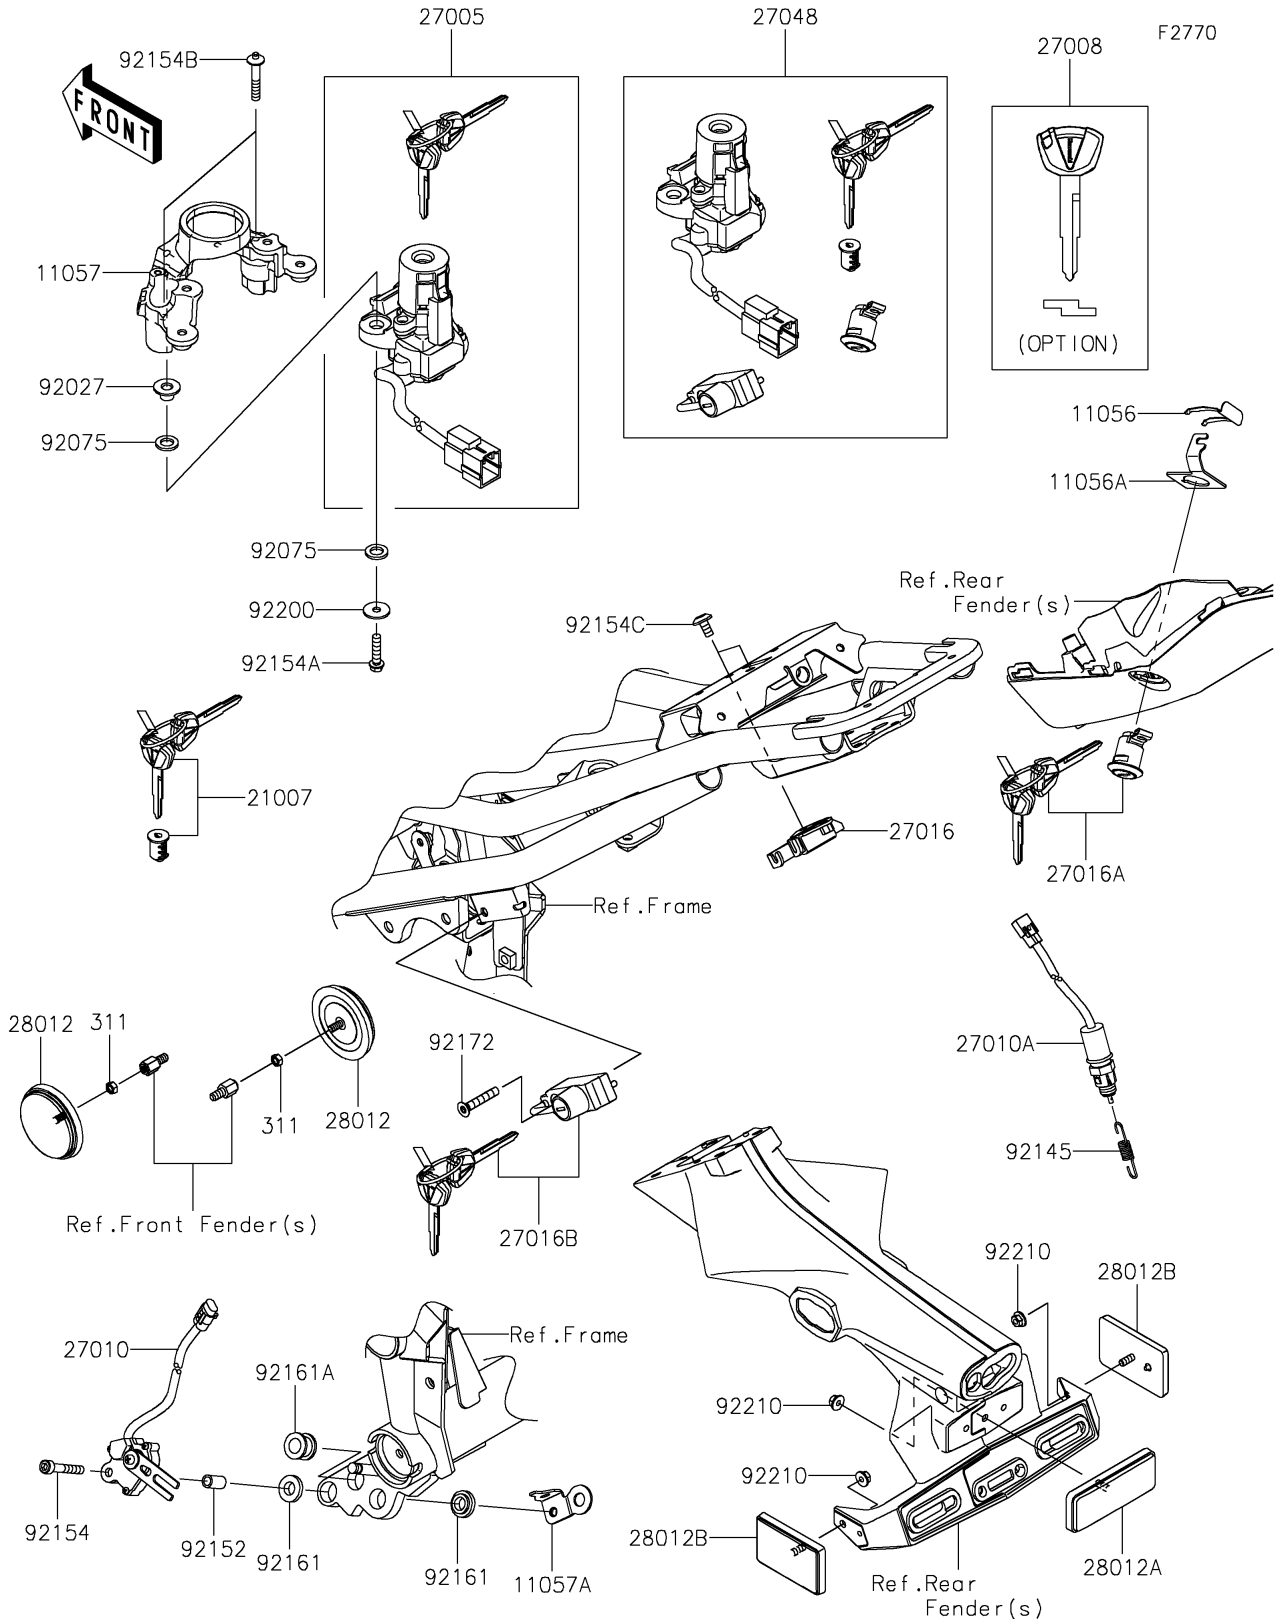

2022 Z900 PARTS DIAGRAM

Ignition Switch/Locks/Reflectors

2022 Z900 PARTS LIST

Ignition Switch/Locks/Reflectors

ITEM NAME	PART NUMBER	QUANTITY
BRACKET,CLASP (Ref # 11056)	11056-0238	1
BRACKET,SEAT LOCK (Ref # 11056A)	11056-2119	1
BRACKET,IG. SWITCH (Ref # 11057)	11057-0251	1
BRACKET (Ref # 11057A)	11057-0319	1
ROTOR,LOCK,TANK CAP (Ref # 21007)	21007-5083	1
SWITCH-ASSY-IGNITION (Ref # 27005)	27005-0673	1
KEY-LOCK,BLANK (Ref # 27008)	27008-0596	1
SWITCH,SIDE STAND (Ref # 27010)	27010-0722	1
SWITCH,REAR BRAKE (Ref # 27010A)	27010-0937	1
LOCK-ASSY,SEAT STRIKER (Ref # 27016)	27016-0008	1
LOCK-ASSY,SEAT (Ref # 27016A)	27016-5386	1
LOCK-ASSY,HELMET (Ref # 27016B)	27016-5397	1
SWITCH-ASSY (Ref # 27048)	27048-5223	1
REFLECTOR-REFLEX,FR,SIDE (Ref # 28012)	28012-0001	2
REFLECTOR-REFLEX (Ref # 28012A)	28012-1077	1
REFLECTOR-REFLEX (Ref # 28012B)	28012-1088	2
COLLAR,L=9.6 (Ref # 92027)	92027-1045	2
DAMPER (Ref # 92075)	92075-1564	4
SPRING,REAR BRAKE (Ref # 92145)	92145-2219	1
COLLAR,6.5X9.5X17 (Ref # 92152)	92152-2274	1
BOLT,SOCKET,6X40 (Ref # 92154)	92154-0505	1
BOLT,FLANGED,6X25 (Ref # 92154A)	92154-2154	2
BOLT,E TYPE TORX,6X35 (Ref # 92154B)	92154-2207	2
BOLT,SOCKET,6X12 (Ref # 92154C)	92154-2355	2
DAMPER (Ref # 92161)	92161-0117	2
DAMPER (Ref # 92161A)	92161-0118	1
SCREW,HEXLOBE,6X35 (Ref # 92172)	92172-0835	1
WASHER,6X20X1.6 (Ref # 92200)	92200-0780	2
NUT,FLANGED,5MM (Ref # 92210)	92210-0007	3

2022 Z900 PARTS LIST

Ignition Switch/Locks/Reflectors

ITEM NAME	PART NUMBER	QUANTITY
NUT-HEX,5MM (Ref # 311)	311AB0500	2