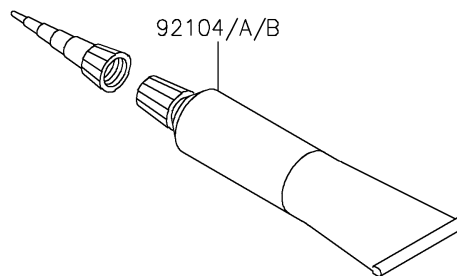

# 2022 Z900 PARTS DIAGRAM

Owner's Tools

F2810

### Owner's Tools

ITEM NAME	PART NUMBER	QUANTITY
TOOL-KIT (Ref # 56007)	56007-0171	1
BAG,TOOL (Ref # 56008)	56008-0036	1
GASKET-LIQUID,TB1211F,CLEAR (Ref # 92104)	92104-0004	1
GASKET-LIQUID,TB1216B,BLACK (Ref # 92104A)	92104-1064	1
GASKET-LIQUID,TB1207B,BLACK (Ref # 92104B)	92104-2068	1
GRIP-SCREW DRIVER (Ref # 92106)	92106-0004	1
TOOL-DRIVER,#2PHILLIPS&SLOT (Ref # 92107)	92107-0019	1
TOOL-WRENCH,OPEN END,14X17 (Ref # 92110)	92110-0057	1
TOOL-WRENCH,ALLEN,4MM (Ref # 92110A)	92110-0567	1
TOOL-WRENCH,ALLEN,5MM (Ref # 92110B)	92110-1015	1