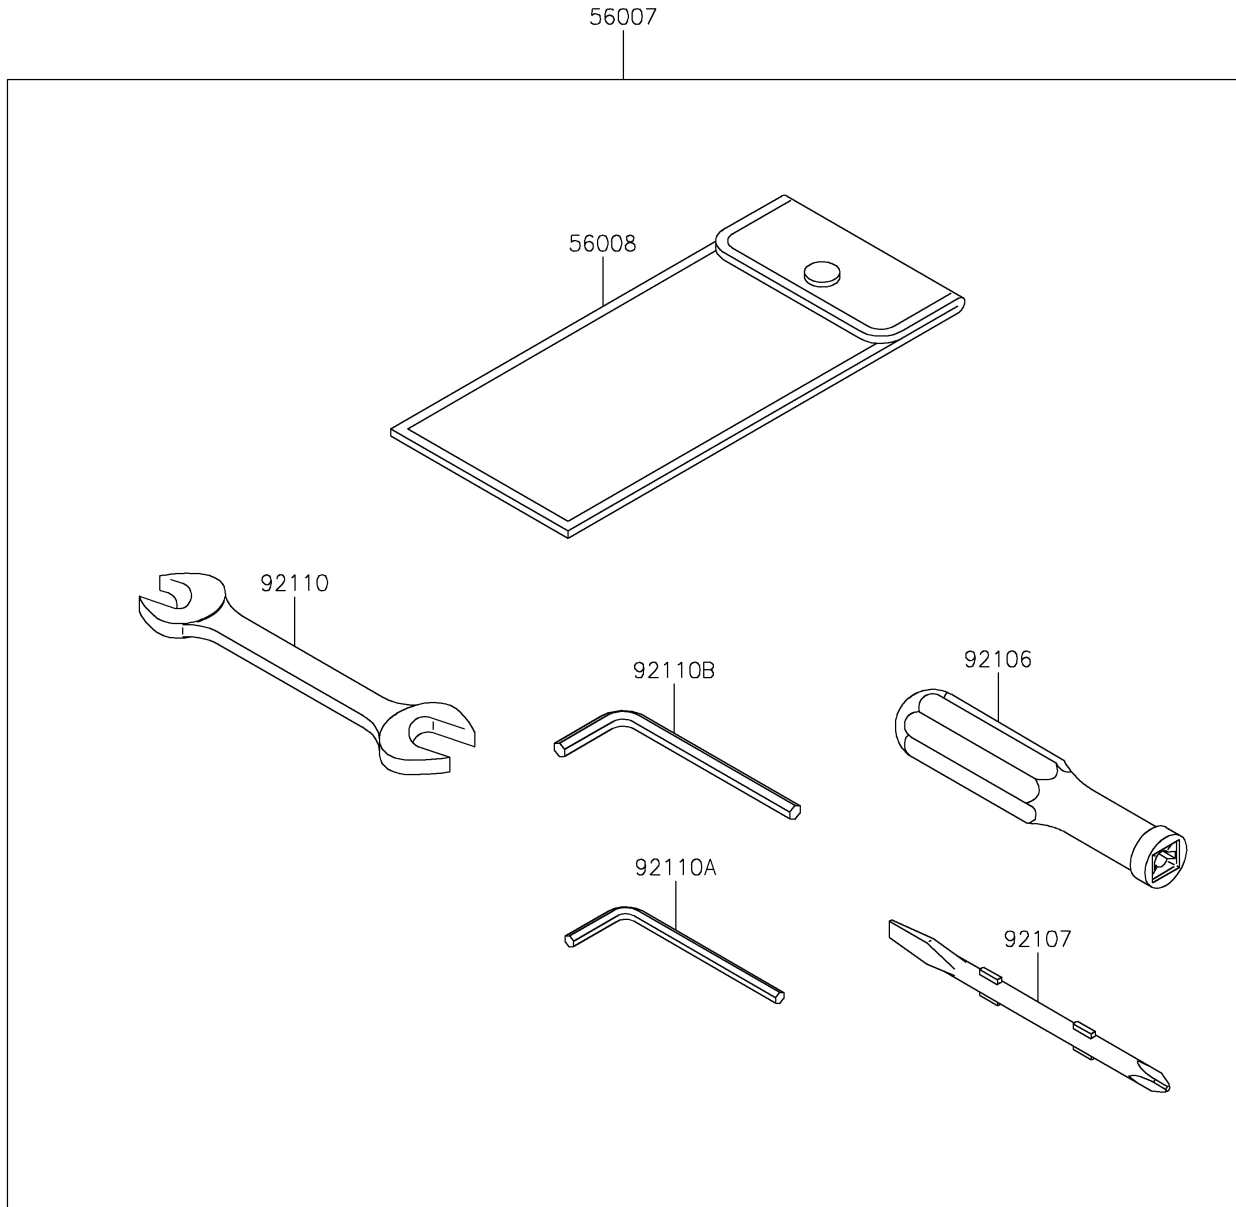

# 2022 Z900 PARTS DIAGRAM

Owner's Tools

F2810

## 2022 Z900 PARTS LIST

### Owner's Tools

ITEM NAME	PART NUMBER	QUANTITY
TOOL-KIT (Ref # 56007)	56007-0171	1
BAG,TOOL (Ref # 56008)	56008-0036	1
GASKET-LIQUID,TB1211F,CLEAR (Ref # 92104)	92104-0004	1
GASKET-LIQUID,TB1216B,BLACK (Ref # 92104A)	92104-1064	1
GASKET-LIQUID,TB1207B,BLACK (Ref # 92104B)	92104-2068	1
GRIP-SCREW DRIVER (Ref # 92106)	92106-0004	1
TOOL-DRIVER,#2PHILLIPS&SLOT (Ref # 92107)	92107-0019	1
TOOL-WRENCH,OPEN END,14X17 (Ref # 92110)	92110-0057	1
TOOL-WRENCH,ALLEN,4MM (Ref # 92110A)	92110-0567	1
TOOL-WRENCH,ALLEN,5MM (Ref # 92110B)	92110-1015	1