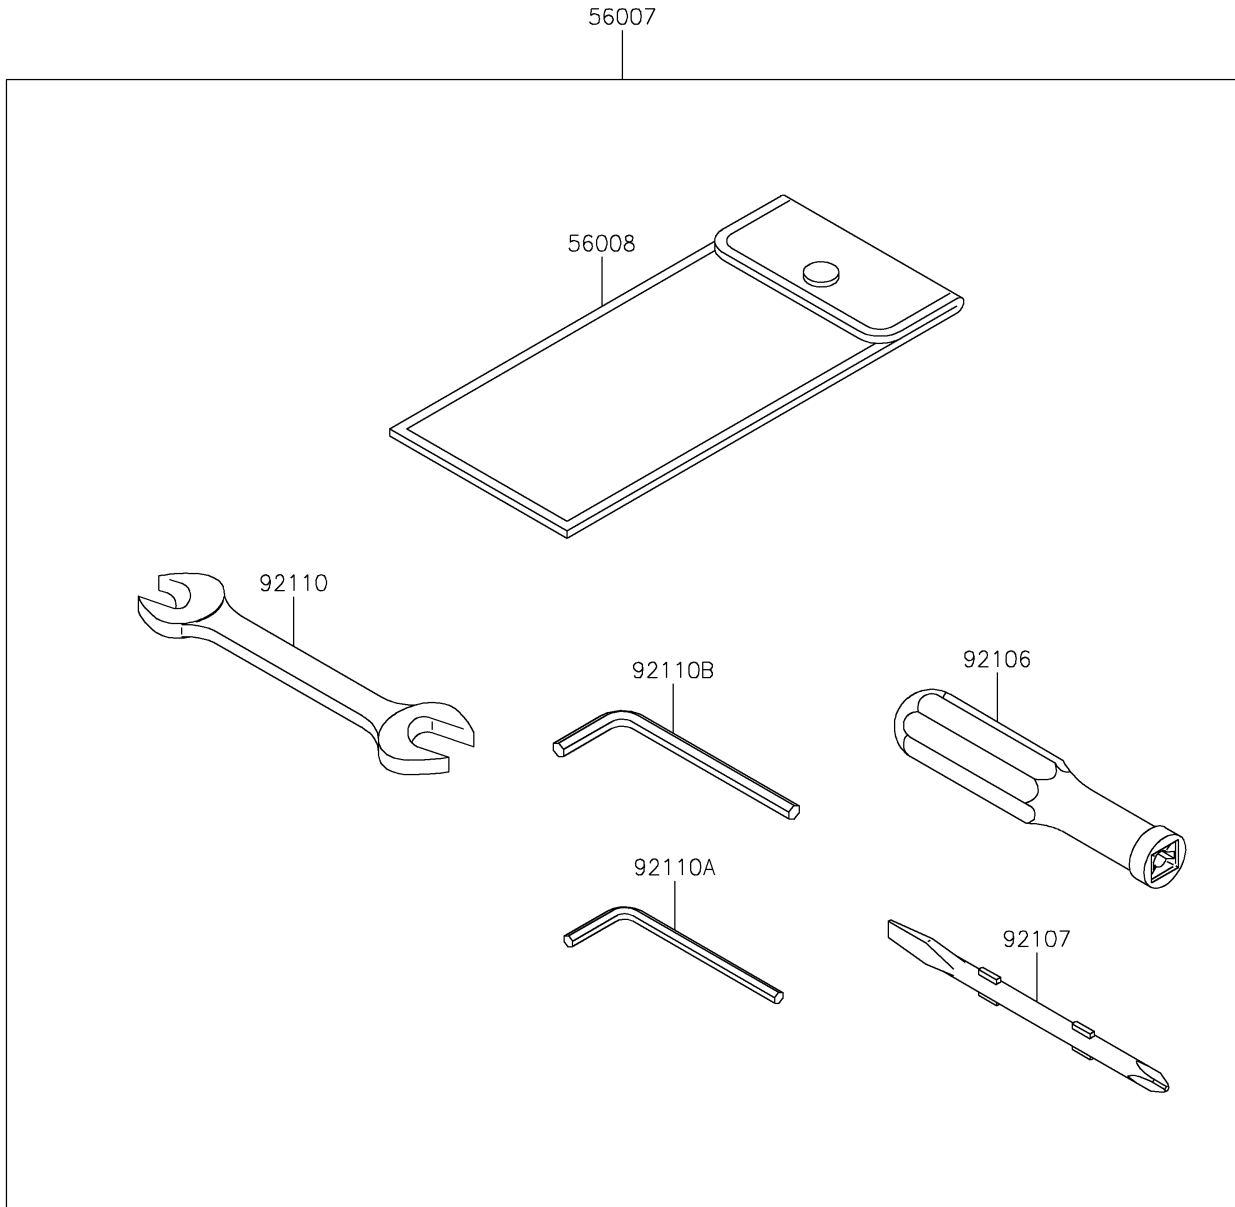

2022 Z900 PARTS DIAGRAM

Owner's Tools

F2810

2022 Z900 PARTS LIST

Owner's Tools

ITEM NAME	PART NUMBER	QUANTITY
TOOL-KIT (Ref # 56007)	56007-0171	1
BAG,TOOL (Ref # 56008)	56008-0036	1
GASKET-LIQUID,TB1211F,CLEAR (Ref # 92104)	92104-0004	1
GASKET-LIQUID,TB1216B,BLACK (Ref # 92104A)	92104-1064	1
GASKET-LIQUID,TB1207B,BLACK (Ref # 92104B)	92104-2068	1
GRIP-SCREW DRIVER (Ref # 92106)	92106-0004	1
TOOL-DRIVER,#2PHILLIPS&SLOT (Ref # 92107)	92107-0019	1
TOOL-WRENCH,OPEN END,14X17 (Ref # 92110)	92110-0057	1
TOOL-WRENCH,ALLEN,4MM (Ref # 92110A)	92110-0567	1
TOOL-WRENCH,ALLEN,5MM (Ref # 92110B)	92110-1015	1