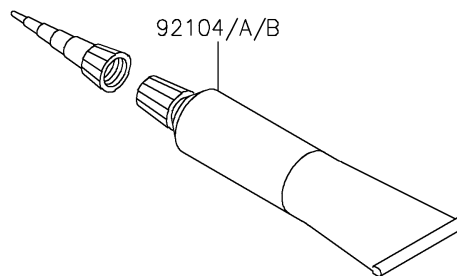

2022 Z900 PARTS DIAGRAM

Owner's Tools

F2810

2022 Z900 PARTS LIST

Owner's Tools

ITEM NAME	PART NUMBER	QUANTITY
TOOL-KIT (Ref # 56007)	56007-0171	1
BAG,TOOL (Ref # 56008)	56008-0036	1
GASKET-LIQUID,TB1211F,CLEAR (Ref # 92104)	92104-0004	1
GASKET-LIQUID,TB1216B,BLACK (Ref # 92104A)	92104-1064	1
GASKET-LIQUID,TB1207B,BLACK (Ref # 92104B)	92104-2068	1
GRIP-SCREW DRIVER (Ref # 92106)	92106-0004	1
TOOL-DRIVER,#2PHILLIPS&SLOT (Ref # 92107)	92107-0019	1
TOOL-WRENCH,OPEN END,14X17 (Ref # 92110)	92110-0057	1
TOOL-WRENCH,ALLEN,4MM (Ref # 92110A)	92110-0567	1
TOOL-WRENCH,ALLEN,5MM (Ref # 92110B)	92110-1015	1