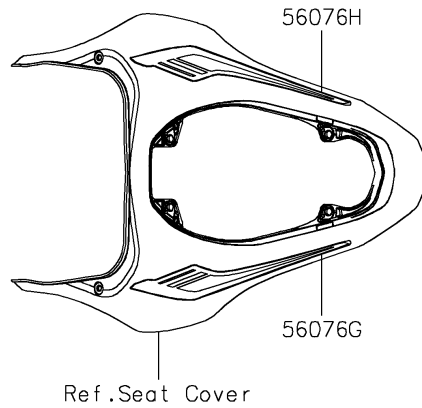

# 2022 Z900 PARTS DIAGRAM

Decals(Blue)(FNSNN/FNSNL)(CA,US)

F2861