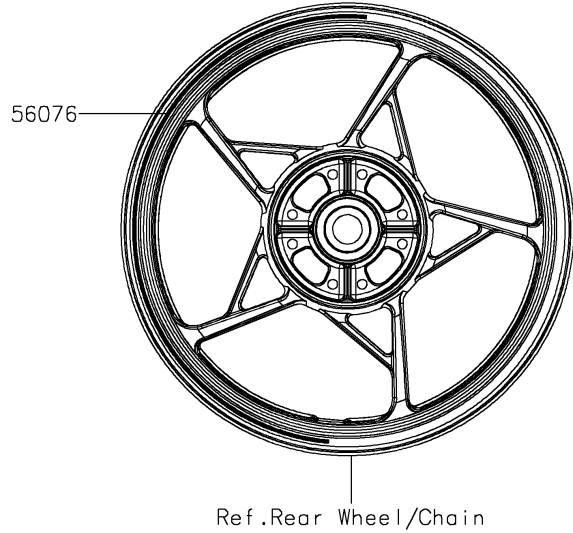

# 2022 Z900 PARTS DIAGRAM

Decals(Blue)(FNSNN/FNSNL)(CA,US)

F2861

# 2022 Z900 PARTS LIST

Decals(Blue)(FNSNN/FNSNL)(CA,US)

ITEM NAME	PART NUMBER	QUANTITY
-----------	-------------	----------