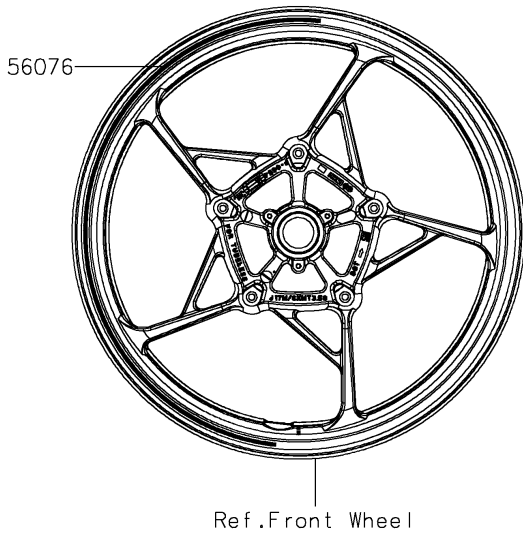

# 2022 Z900 PARTS DIAGRAM

Decals(Blue)(FNSNN/FNSNL)(CA,US)

F2861

# 2022 Z900 PARTS LIST

Decals(Blue)(FNSNN/FNSNL)(CA,US)

ITEM NAME	PART NUMBER	QUANTITY
-----------	-------------	----------