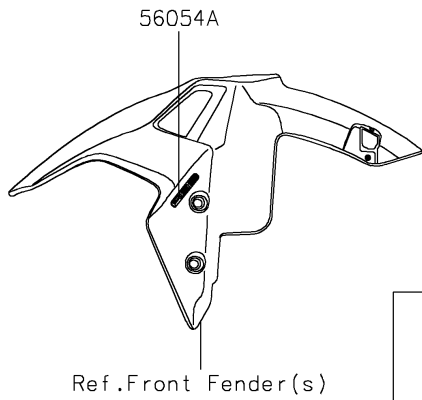

2022 Z900 PARTS DIAGRAM

Decals(Black)(FNSNN)(CN)

F2861A

2022 Z900 PARTS LIST

Decals(Black)(FNSNN)(CN)

ITEM NAME	PART NUMBER	QUANTITY
MARK,KAWASAKI (Ref # 56054)	56054-1356	2
MARK,FR FENDER,ABS (Ref # 56054A)	56054-1413	2
MARK,Z,3D (Ref # 56054B)	56054-3776	2
PATTERN,WHEEL,GRN/BLK,700X6 (Ref # 56076)	56076-2167	4
PATTERN,TANK COVER,LH,FR (Ref # 56076A)	56076-3934	1
PATTERN,TANK COVER,LH,RR (Ref # 56076B)	56076-3935	1
PATTERN,TANK COVER,RH,FR (Ref # 56076C)	56076-3936	1
PATTERN,TANK COVER,RH,RR (Ref # 56076D)	56076-3937	1
PATTERN,SHROUD,LH (Ref # 56076E)	56076-3938	1
PATTERN,SHROUD,RH (Ref # 56076F)	56076-3939	1
PATTERN,TAIL COVER,LH (Ref # 56076G)	56076-3940	1
PATTERN,TAIL COVER,RH (Ref # 56076H)	56076-3941	1
RIM STRIPE APPLICATOR (Ref # 57001)	57001-1752	AR
RIM STRIPE APPLICATOR (Ref # 57001)	57001-1752	1