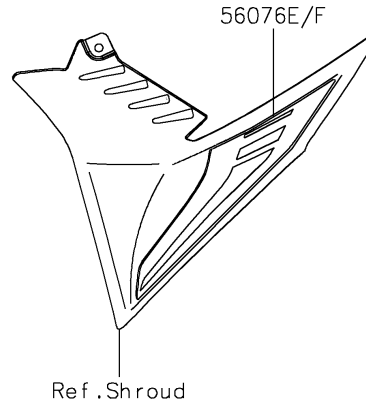

2022 Z900 PARTS DIAGRAM

Decals(Black)(FNSNN)(CN)

F2861A

2022 Z900 PARTS LIST

Decals(Black)(FNSNN)(CN)

ITEM NAME	PART NUMBER	QUANTITY
MARK,KAWASAKI (Ref # 56054)	56054-1356	2
MARK,FR FENDER,ABS (Ref # 56054A)	56054-1413	2
MARK,Z,3D (Ref # 56054B)	56054-3776	2
PATTERN,WHEEL,GRN/BLK,700X6 (Ref # 56076)	56076-2167	4
PATTERN,TANK COVER,LH,FR (Ref # 56076A)	56076-3934	1
PATTERN,TANK COVER,LH,RR (Ref # 56076B)	56076-3935	1
PATTERN,TANK COVER,RH,FR (Ref # 56076C)	56076-3936	1
PATTERN,TANK COVER,RH,RR (Ref # 56076D)	56076-3937	1
PATTERN,SHROUD,LH (Ref # 56076E)	56076-3938	1
PATTERN,SHROUD,RH (Ref # 56076F)	56076-3939	1
PATTERN,TAIL COVER,LH (Ref # 56076G)	56076-3940	1
PATTERN,TAIL COVER,RH (Ref # 56076H)	56076-3941	1
RIM STRIPE APPLICATOR (Ref # 57001)	57001-1752	AR
RIM STRIPE APPLICATOR (Ref # 57001)	57001-1752	1