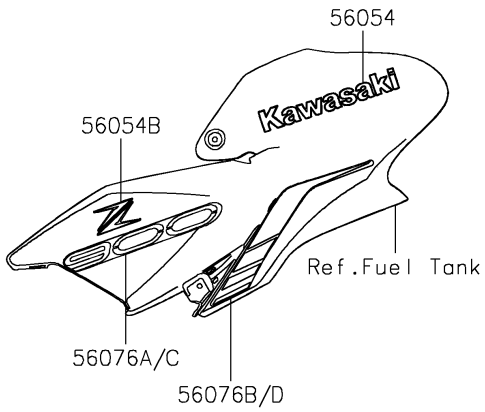

2022 Z900 PARTS DIAGRAM

Decals(Black)(FNSNN)(CN)

F2861A

2022 Z900 PARTS LIST

Decals(Black)(FNSNN)(CN)

ITEM NAME	PART NUMBER	QUANTITY
MARK,KAWASAKI (Ref # 56054)	56054-1356	2
MARK,FR FENDER,ABS (Ref # 56054A)	56054-1413	2
MARK,Z,3D (Ref # 56054B)	56054-3776	2
PATTERN,WHEEL,GRN/BLK,700X6 (Ref # 56076)	56076-2167	4
PATTERN,TANK COVER,LH,FR (Ref # 56076A)	56076-3934	1
PATTERN,TANK COVER,LH,RR (Ref # 56076B)	56076-3935	1
PATTERN,TANK COVER,RH,FR (Ref # 56076C)	56076-3936	1
PATTERN,TANK COVER,RH,RR (Ref # 56076D)	56076-3937	1
PATTERN,SHROUD,LH (Ref # 56076E)	56076-3938	1
PATTERN,SHROUD,RH (Ref # 56076F)	56076-3939	1
PATTERN,TAIL COVER,LH (Ref # 56076G)	56076-3940	1
PATTERN,TAIL COVER,RH (Ref # 56076H)	56076-3941	1
RIM STRIPE APPLICATOR (Ref # 57001)	57001-1752	AR
RIM STRIPE APPLICATOR (Ref # 57001)	57001-1752	1