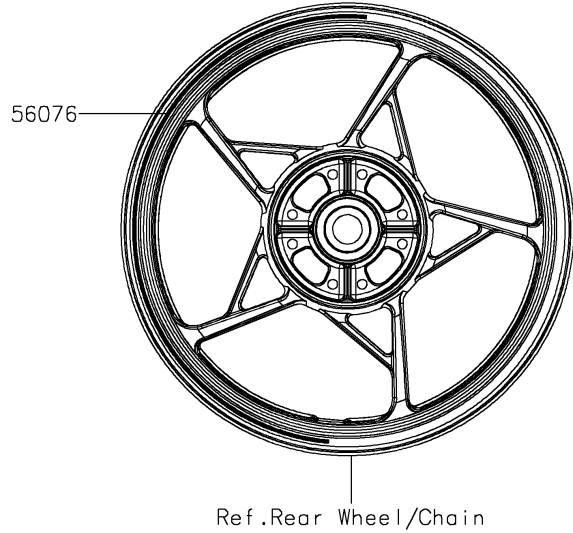

2022 Z900 PARTS DIAGRAM

Decals(Black)(FNSNN)(CN)

F2861A

2022 Z900 PARTS LIST

Decals(Black)(FNSNN)(CN)

ITEM NAME	PART NUMBER	QUANTITY
MARK,KAWASAKI (Ref # 56054)	56054-1356	2
MARK,FR FENDER,ABS (Ref # 56054A)	56054-1413	2
MARK,Z,3D (Ref # 56054B)	56054-3776	2
PATTERN,WHEEL,GRN/BLK,700X6 (Ref # 56076)	56076-2167	4
PATTERN,TANK COVER,LH,FR (Ref # 56076A)	56076-3934	1
PATTERN,TANK COVER,LH,RR (Ref # 56076B)	56076-3935	1
PATTERN,TANK COVER,RH,FR (Ref # 56076C)	56076-3936	1
PATTERN,TANK COVER,RH,RR (Ref # 56076D)	56076-3937	1
PATTERN,SHROUD,LH (Ref # 56076E)	56076-3938	1
PATTERN,SHROUD,RH (Ref # 56076F)	56076-3939	1
PATTERN,TAIL COVER,LH (Ref # 56076G)	56076-3940	1
PATTERN,TAIL COVER,RH (Ref # 56076H)	56076-3941	1
RIM STRIPE APPLICATOR (Ref # 57001)	57001-1752	AR
RIM STRIPE APPLICATOR (Ref # 57001)	57001-1752	1