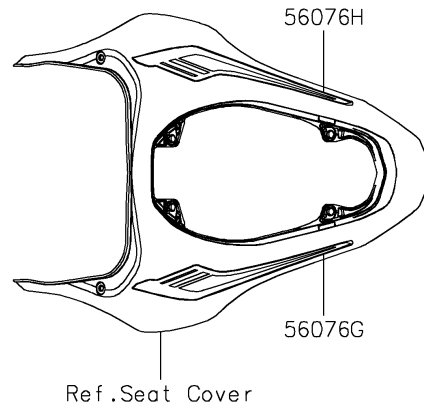

2022 Z900 PARTS DIAGRAM

Decals(Black)(FNSNN)(CN)

F2861A

2022 Z900 PARTS LIST

Decals(Black)(FNSNN)(CN)

ITEM NAME	PART NUMBER	QUANTITY
MARK,KAWASAKI (Ref # 56054)	56054-1356	2
MARK,FR FENDER,ABS (Ref # 56054A)	56054-1413	2
MARK,Z,3D (Ref # 56054B)	56054-3776	2
PATTERN,WHEEL,GRN/BLK,700X6 (Ref # 56076)	56076-2167	4
PATTERN,TANK COVER,LH,FR (Ref # 56076A)	56076-3934	1
PATTERN,TANK COVER,LH,RR (Ref # 56076B)	56076-3935	1
PATTERN,TANK COVER,RH,FR (Ref # 56076C)	56076-3936	1
PATTERN,TANK COVER,RH,RR (Ref # 56076D)	56076-3937	1
PATTERN,SHROUD,LH (Ref # 56076E)	56076-3938	1
PATTERN,SHROUD,RH (Ref # 56076F)	56076-3939	1
PATTERN,TAIL COVER,LH (Ref # 56076G)	56076-3940	1
PATTERN,TAIL COVER,RH (Ref # 56076H)	56076-3941	1
RIM STRIPE APPLICATOR (Ref # 57001)	57001-1752	AR
RIM STRIPE APPLICATOR (Ref # 57001)	57001-1752	1