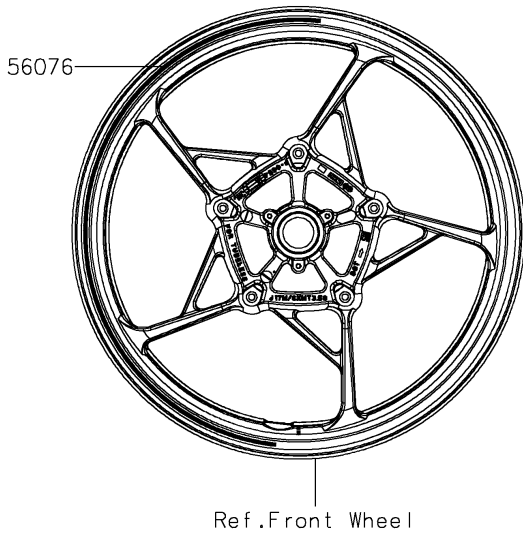

2022 Z900 PARTS DIAGRAM

Decals(Black)(FNSNN)(CN)

F2861A

2022 Z900 PARTS LIST

Decals(Black)(FNSNN)(CN)

ITEM NAME	PART NUMBER	QUANTITY
MARK,KAWASAKI (Ref # 56054)	56054-1356	2
MARK,FR FENDER,ABS (Ref # 56054A)	56054-1413	2
MARK,Z,3D (Ref # 56054B)	56054-3776	2
PATTERN,WHEEL,GRN/BLK,700X6 (Ref # 56076)	56076-2167	4
PATTERN,TANK COVER,LH,FR (Ref # 56076A)	56076-3934	1
PATTERN,TANK COVER,LH,RR (Ref # 56076B)	56076-3935	1
PATTERN,TANK COVER,RH,FR (Ref # 56076C)	56076-3936	1
PATTERN,TANK COVER,RH,RR (Ref # 56076D)	56076-3937	1
PATTERN,SHROUD,LH (Ref # 56076E)	56076-3938	1
PATTERN,SHROUD,RH (Ref # 56076F)	56076-3939	1
PATTERN,TAIL COVER,LH (Ref # 56076G)	56076-3940	1
PATTERN,TAIL COVER,RH (Ref # 56076H)	56076-3941	1
RIM STRIPE APPLICATOR (Ref # 57001)	57001-1752	AR
RIM STRIPE APPLICATOR (Ref # 57001)	57001-1752	1